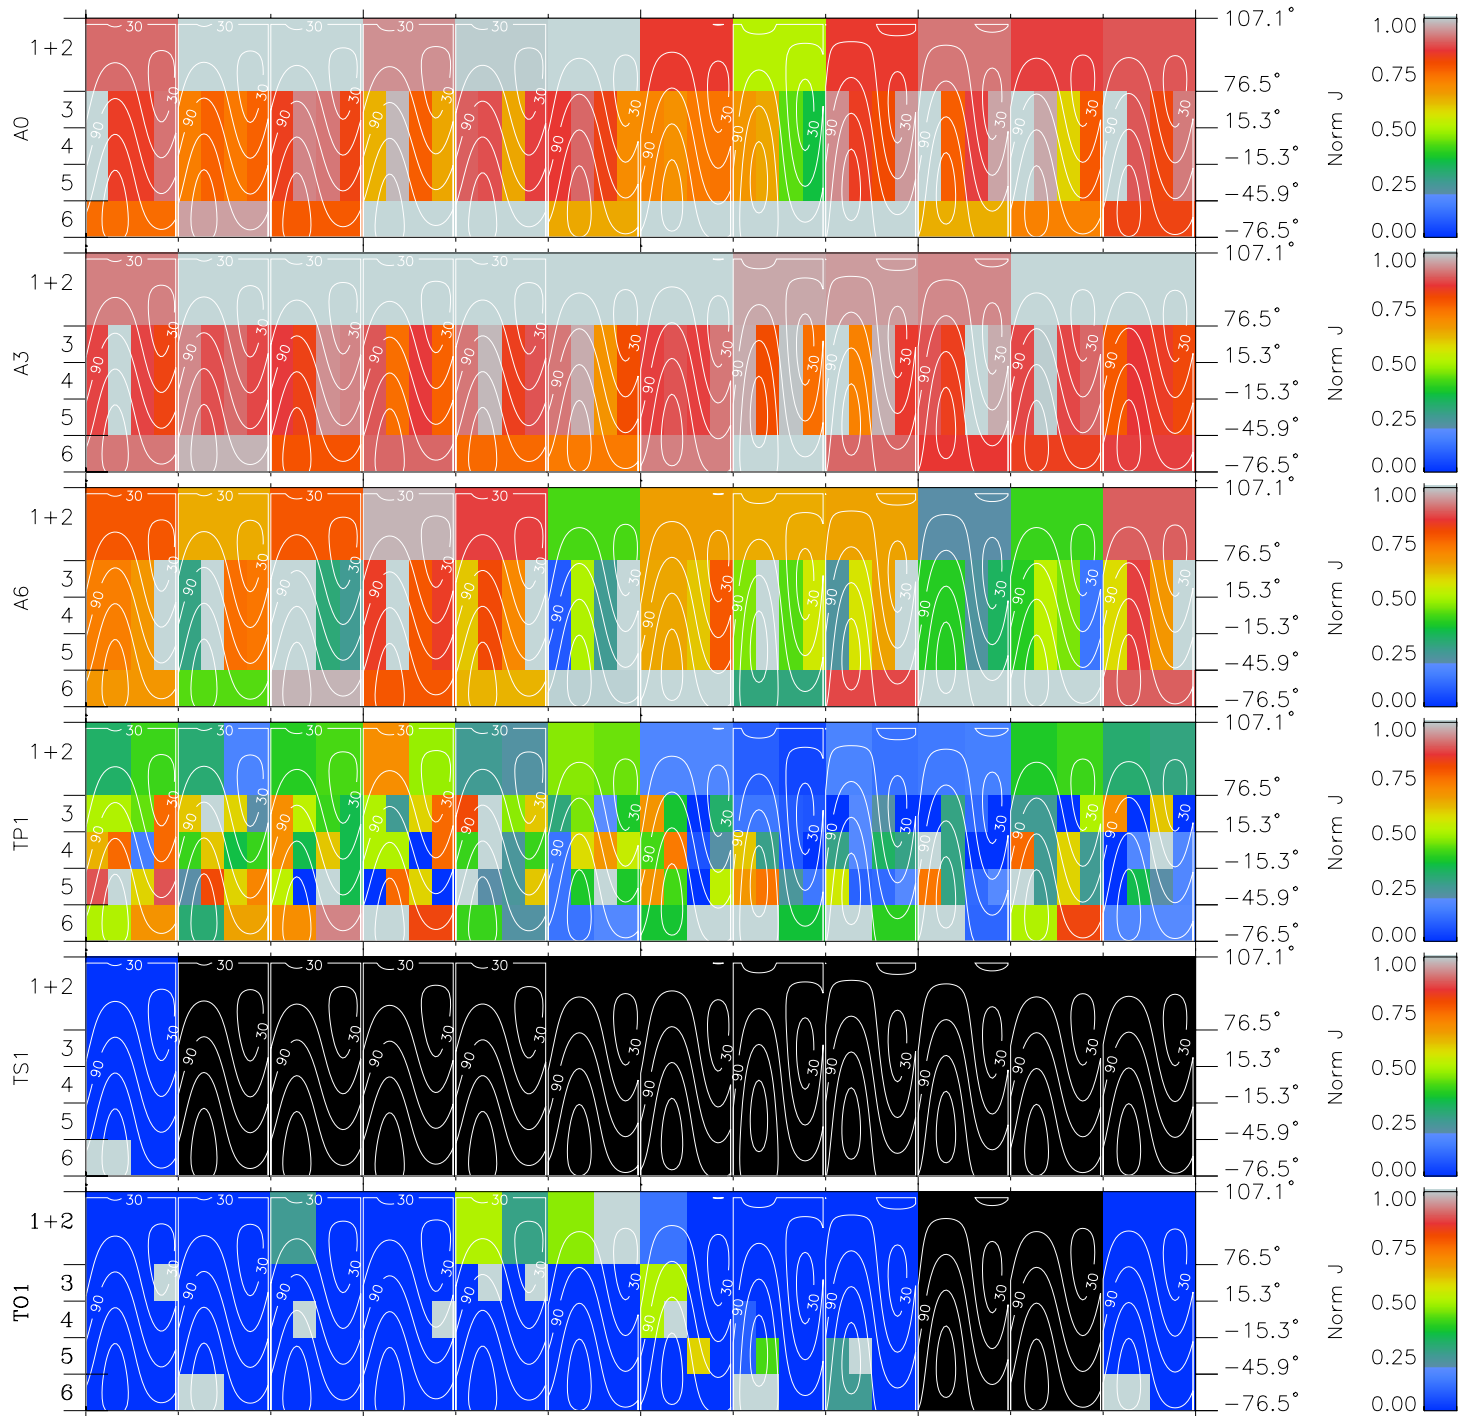

Galileo EPD Real Time All-Sky Anisotropies 01020

Software Version: RTSKY_NORM V 1.20
 Data Production: 18-05-01
 Plot Production: Mon Sep 17 23:48:28 2001
 Color File: wondr3
 Geofactor File: 1.1

00:00:00 2001-020	20-06	20-12	20-18	00:00:00 2001-021	
+	+	+	+	+	X JSE(R _j)
41.57	41.55	41.53	41.51	41.48	Y JSE(R _j)
133.29	134.20	135.10	136.00	136.89	Z JSE(R _j)
2.64	2.68	2.72	2.76	2.79	

- ◇ = Jupiter look direction
- = Corotation look direction