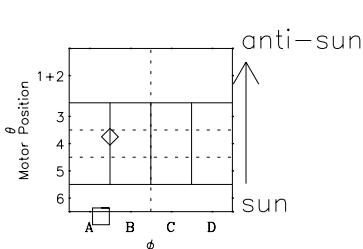

# Galileo EPD Real-Time Six-Sector 01020

Software Version: RTLINE\_R6 V 1.20  
Data Production: 18-05-01  
Plot Production: Mon Sep 17 23:49:50 2001

◇ = Jupiter look direction  
□ = Corotation look direction