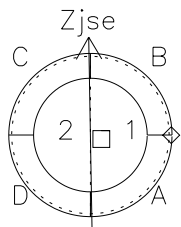

# Galileo EPD Real-Time Six-Sector 01020

Software Version: RTLINE\_R6 V 1.20  
Data Production: 18-05-01  
Plot Production: Mon Sep 17 23:49:50 2001

◇ = Jupiter look direction  
□ = Corotation look direction