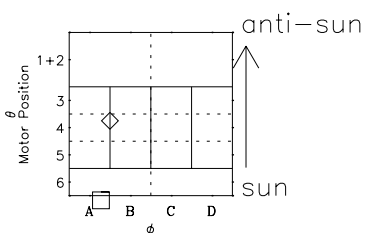

Galileo EPD Real-Time Six-Sector 01020

Software Version: RTLINE_R6 V 1.20
Data Production: 18-05-01
Plot Production: Mon Sep 17 23:49:49 2001

- ◇ = Jupiter look direction
- = Corotation look direction