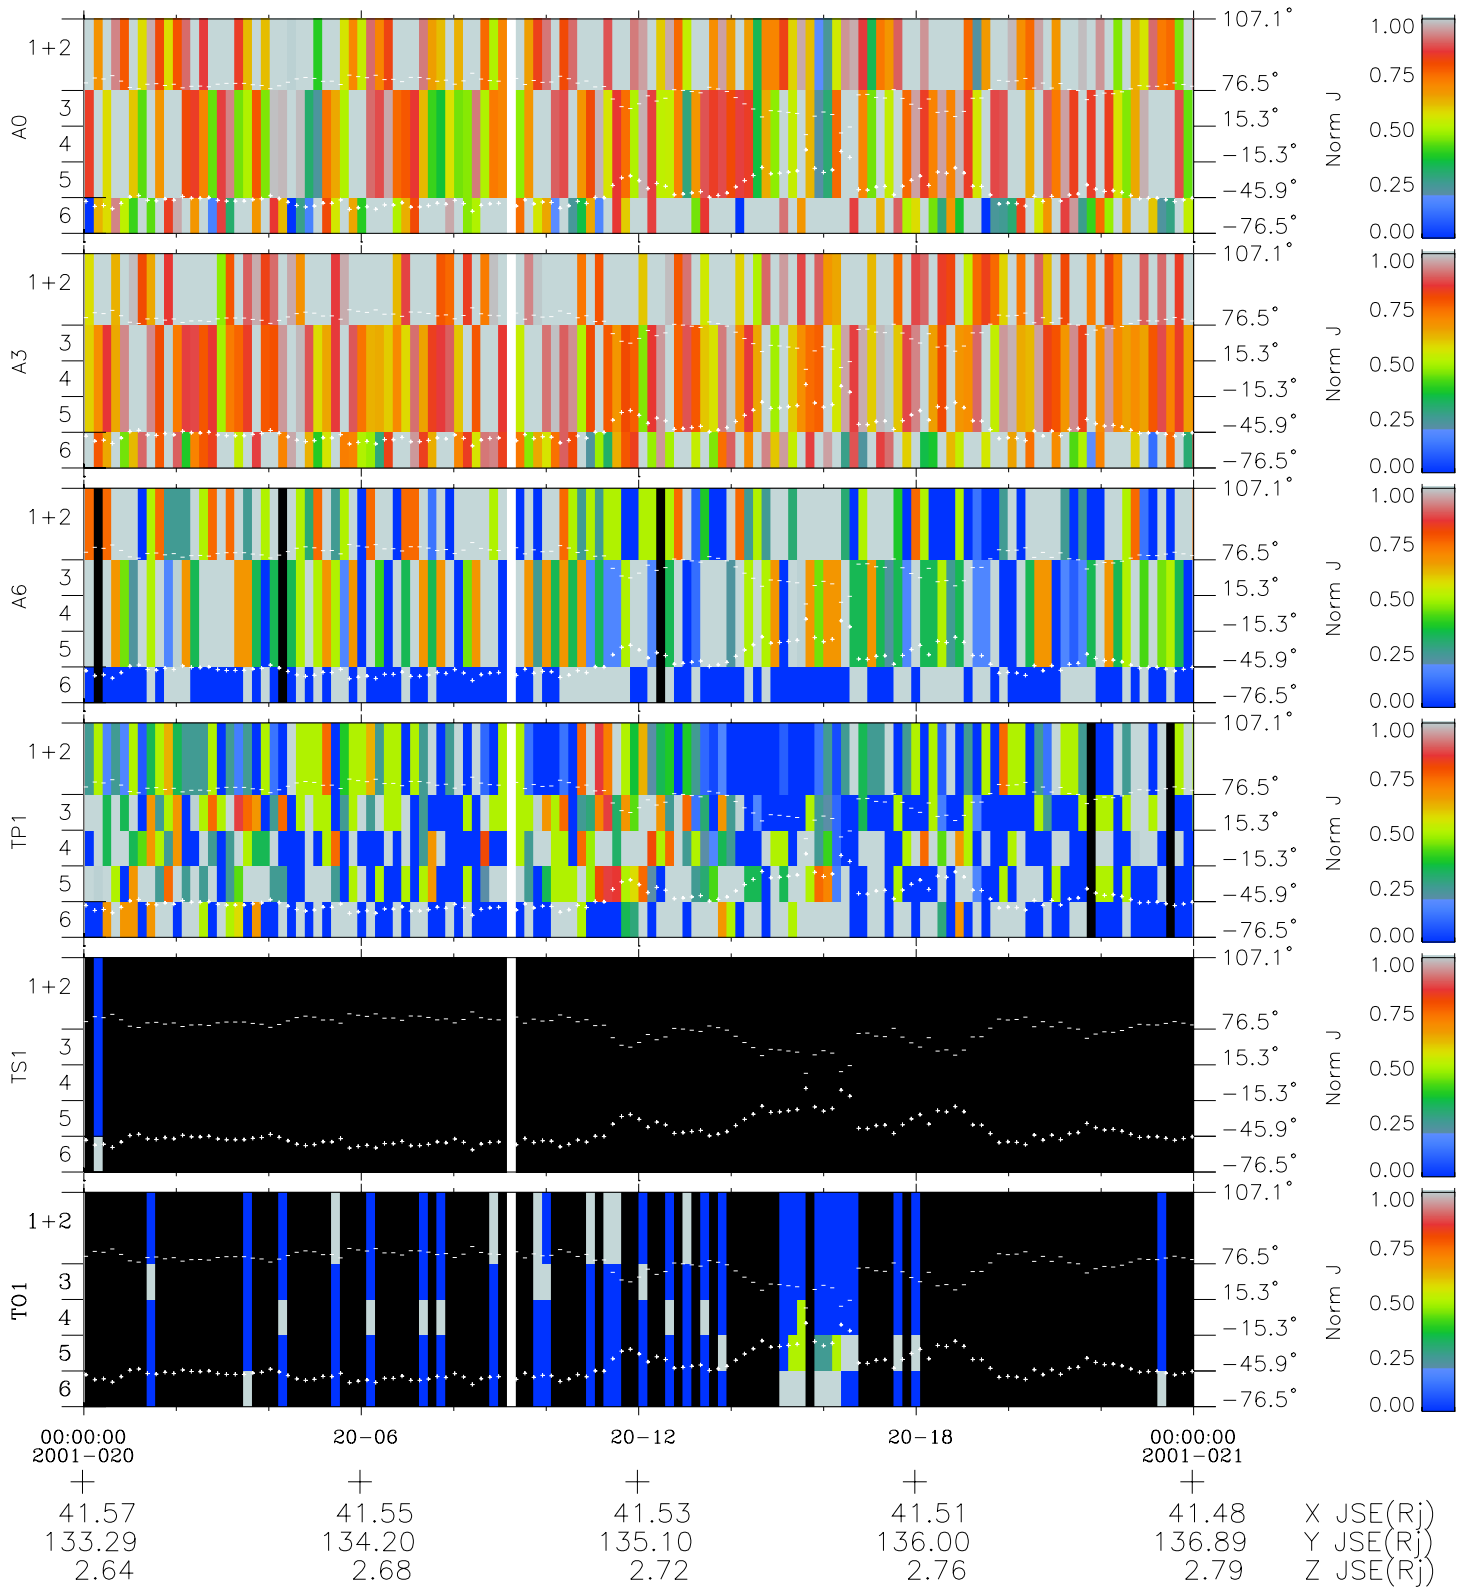

# Galileo EPD Real Elevation Anisotropies 01020

Software Version: RTELEV\_NORM V 1.20  
Data Production: 18-05-01  
Plot Production: Mon Sep 17 23:49:02 2001  
Color File: wondr3  
Geofactor File: 1.1

◇ = Jupiter look direction  
□ = Corotation look direction