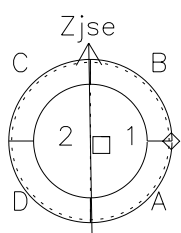

Galileo EPD Real Time Azimuth Anisotropies 01020

Software Version: RTAZIM_MEAN V 1.20
Data Production: 18-05-01
Plot Production: Mon Sep 17 23:49:13 2001
Color File: wondr3
Geofactor File: 1.1

◇ = Jupiter look direction
□ = Corotation look direction