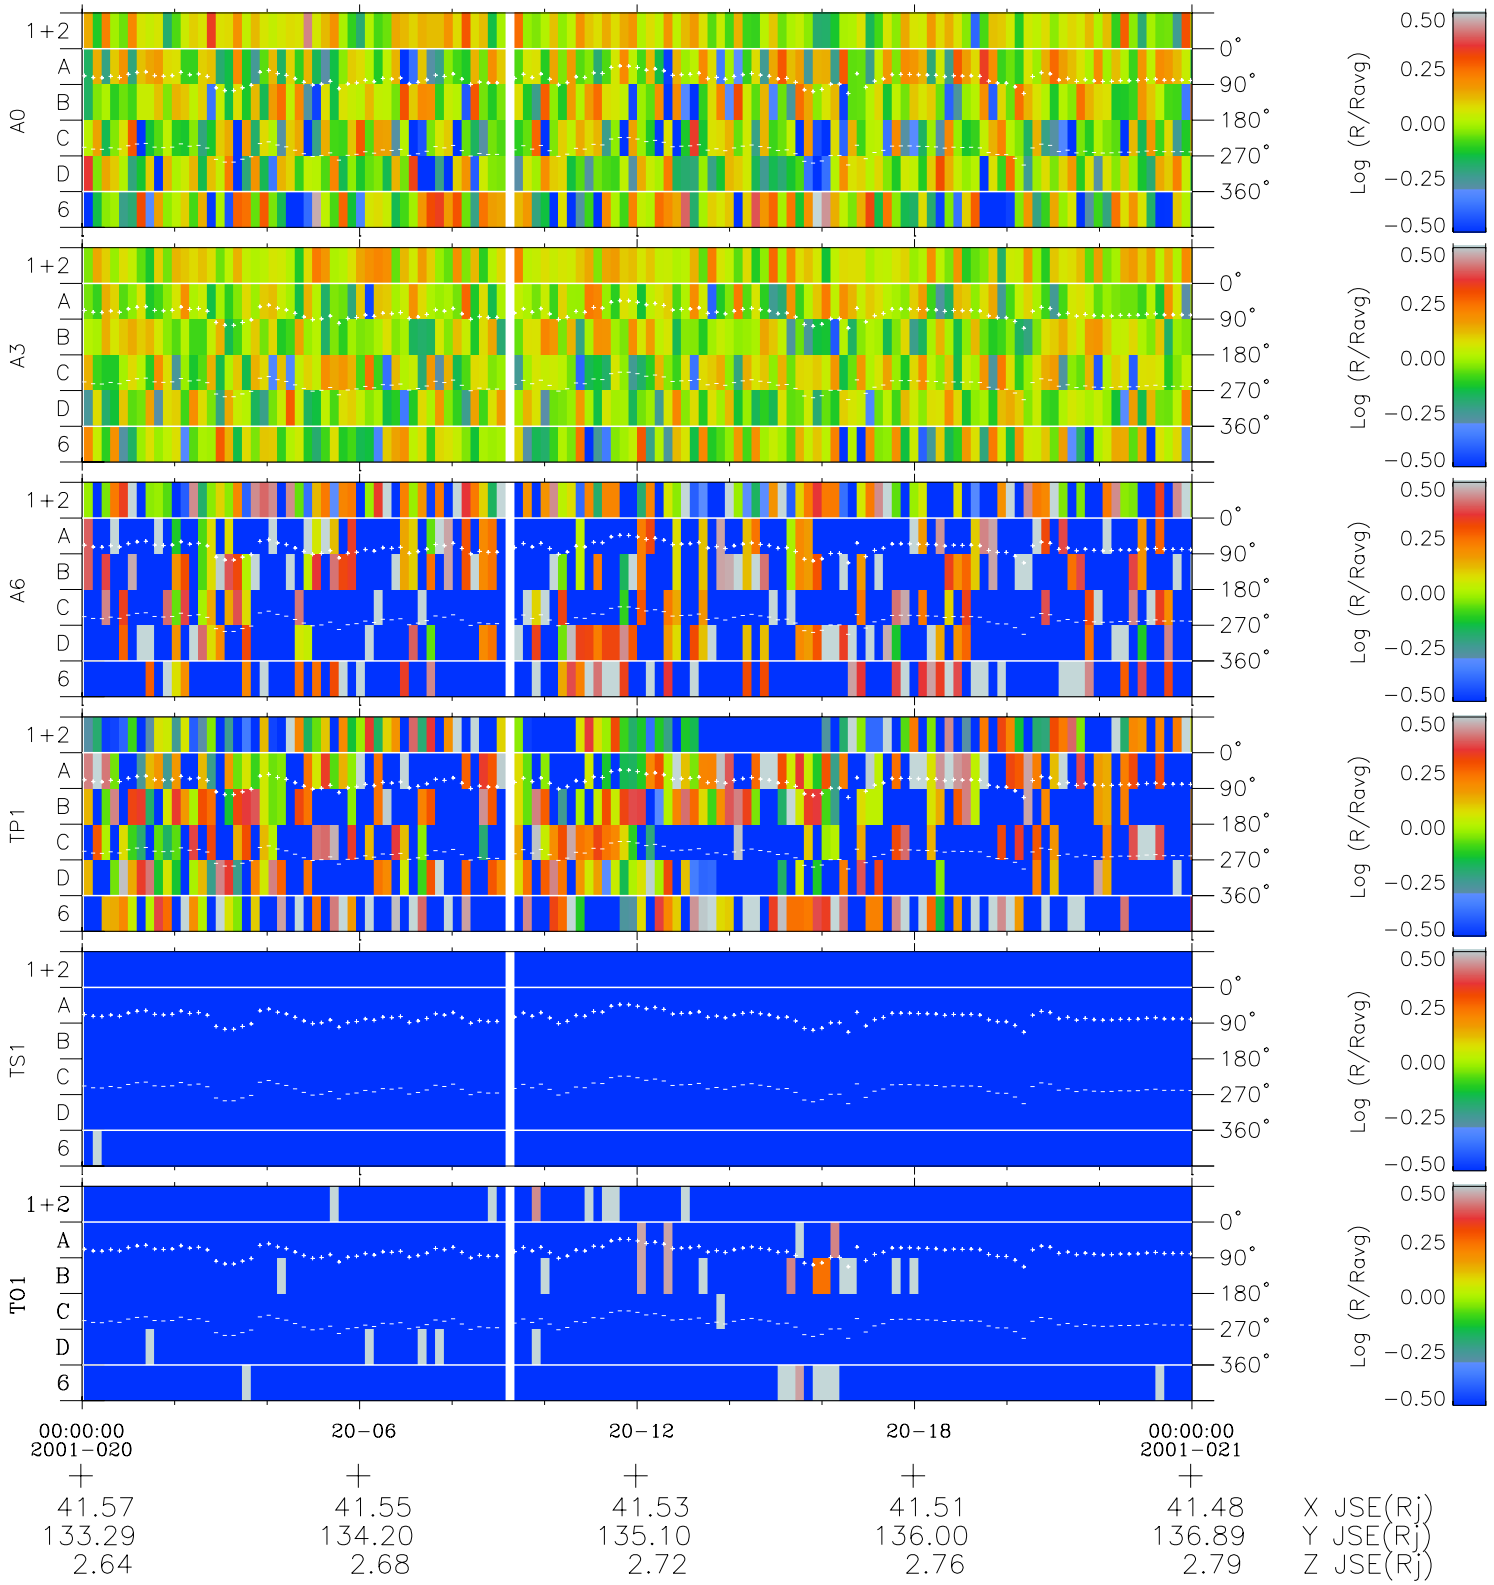

Galileo EPD Real Time Azimuth Anisotropies 01020

Software Version: RTAZIM_MEAN V 1.20
Data Production: 18-05-01
Plot Production: Mon Sep 17 23:49:13 2001
Color File: wondr3
Geofactor File: 1.1

◇ = Jupiter look direction
□ = Corotation look direction