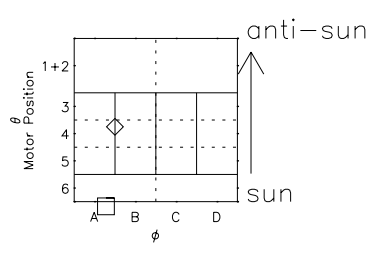

Galileo EPD Real Time Azimuth Anisotropies 01020

Software Version: RTAZIM_MEAN V 1.20
Data Production: 18-05-01
Plot Production: Mon Sep 17 23:49:13 2001
Color File: wondr3
Geofactor File: 1.1

◇ = Jupiter look direction
□ = Corotation look direction