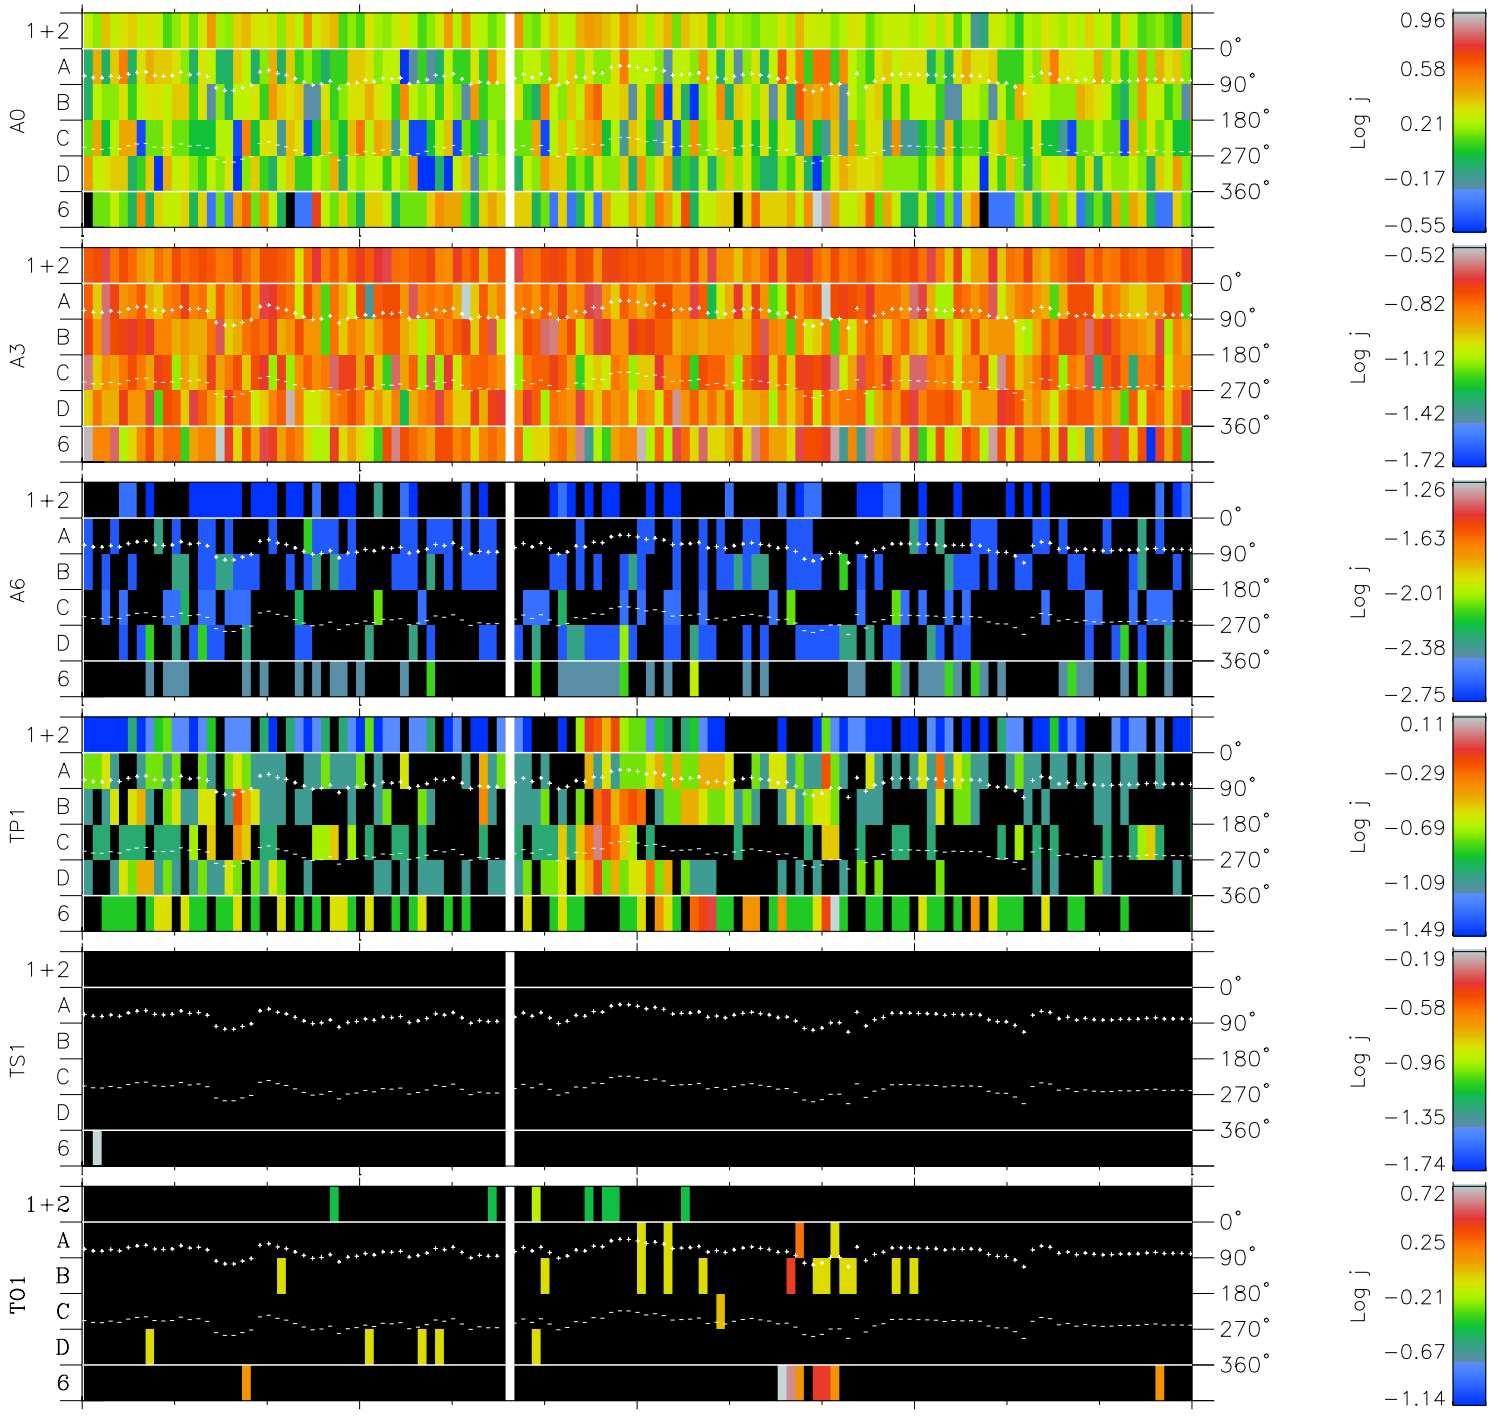

Galileo EPD Real Time Azimuth Anisotropies 01020

Software Version: RTAZIM_FLUX V 1.20
Data Production: 18-05-01
Plot Production: Mon Sep 17 23:49:23 2001
Color File: wondr3
Geofactor File: 1.1

00:00:00 2001-02-01	20-06	20-12	20-18	00:00:00 2001-02-21	
+	+	+	+	+	X JSE(R _j)
41.57	41.55	41.53	41.51	41.48	Y JSE(R _j)
133.29	134.20	135.10	136.00	136.89	Z JSE(R _j)
2.64	2.68	2.72	2.76	2.79	

- ◇ = Jupiter look direction
- = Corotation look direction