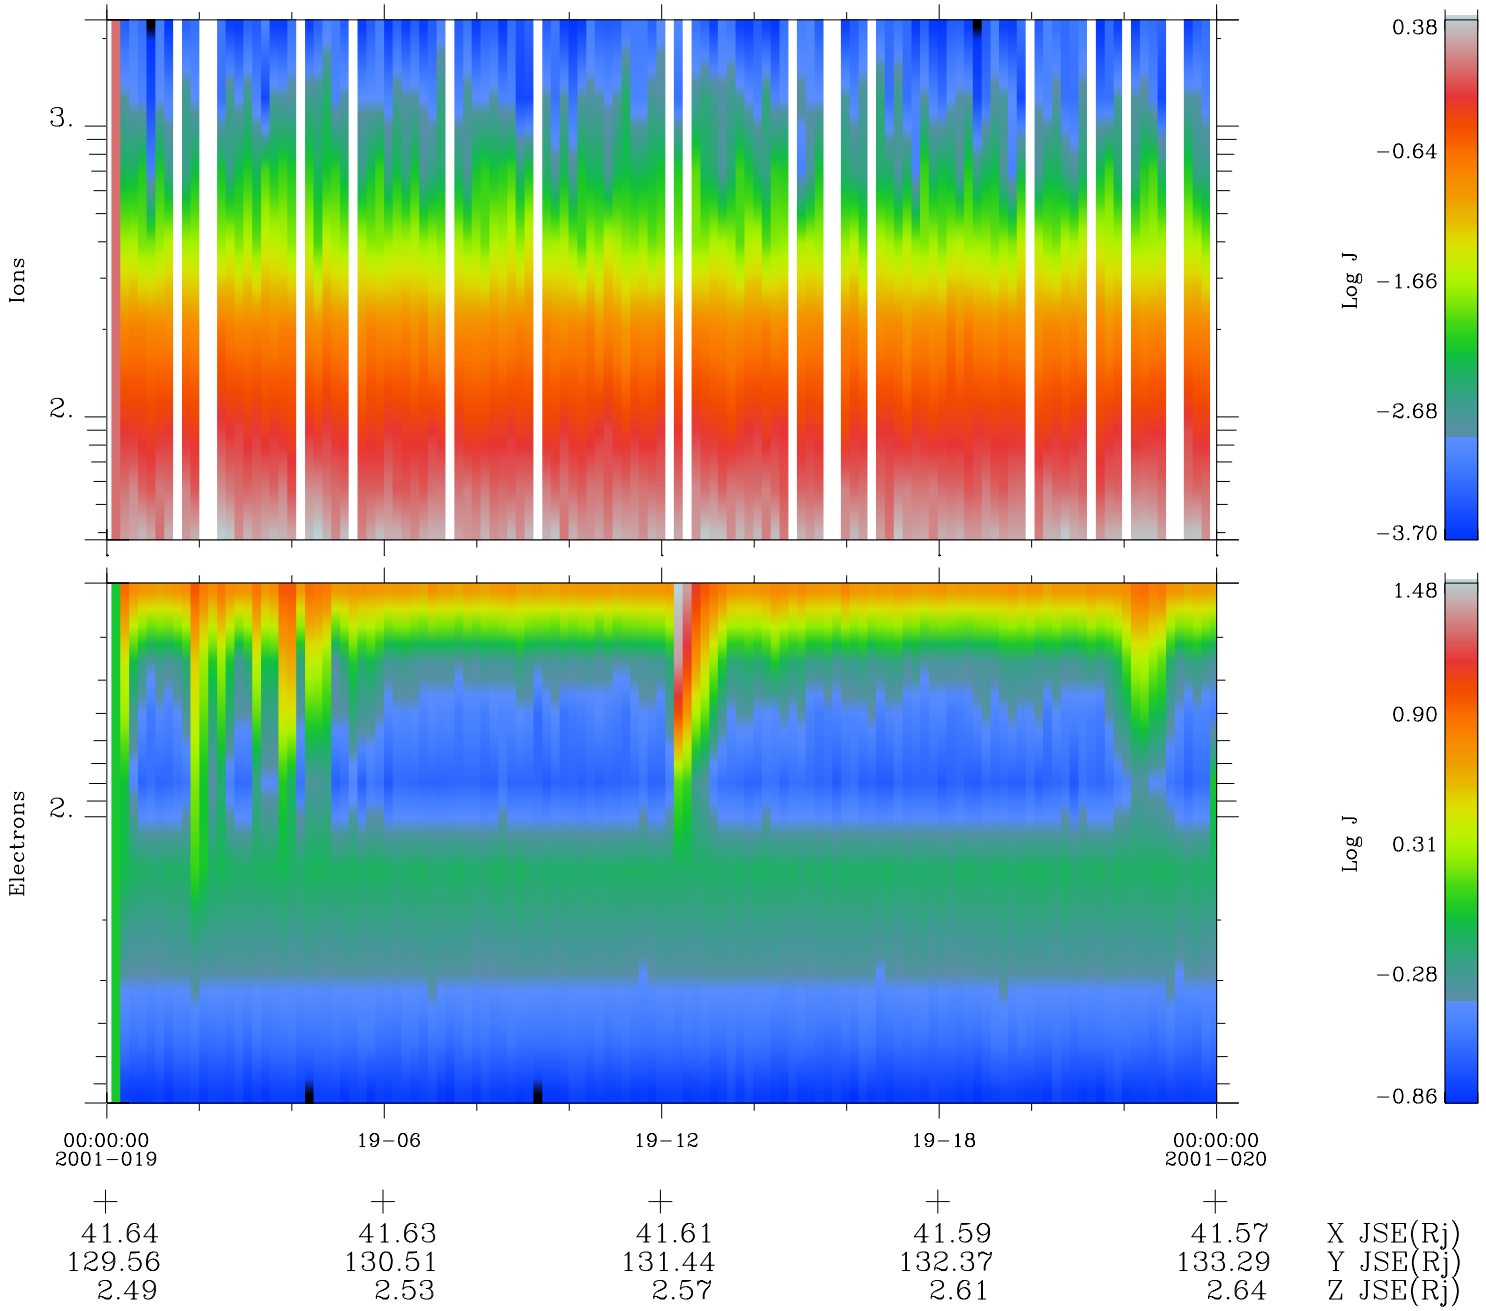

Galileo EPD Real Time Omni Spectrum 01019

Software Version: RTSPEC_OMNI V 1.20
 Data Production: 18-05-01
 Plot Production: Mon Sep 17 23:39:55 2001
 Color File: wondr3
 Geofactor File: 1.1

◇ = Jupiter look direction
 □ = Corotation look direction