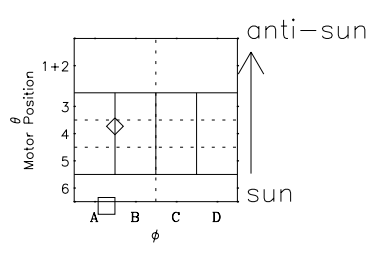

Galileo EPD Real Time Omni Spectrum 01019

Software Version: RTSPEC_OMNI V 1.20
 Data Production: 18-05-01
 Plot Production: Mon Sep 17 23:39:55 2001
 Color File: wondr3
 Geofactor File: 1.1

◇ = Jupiter look direction
 □ = Corotation look direction