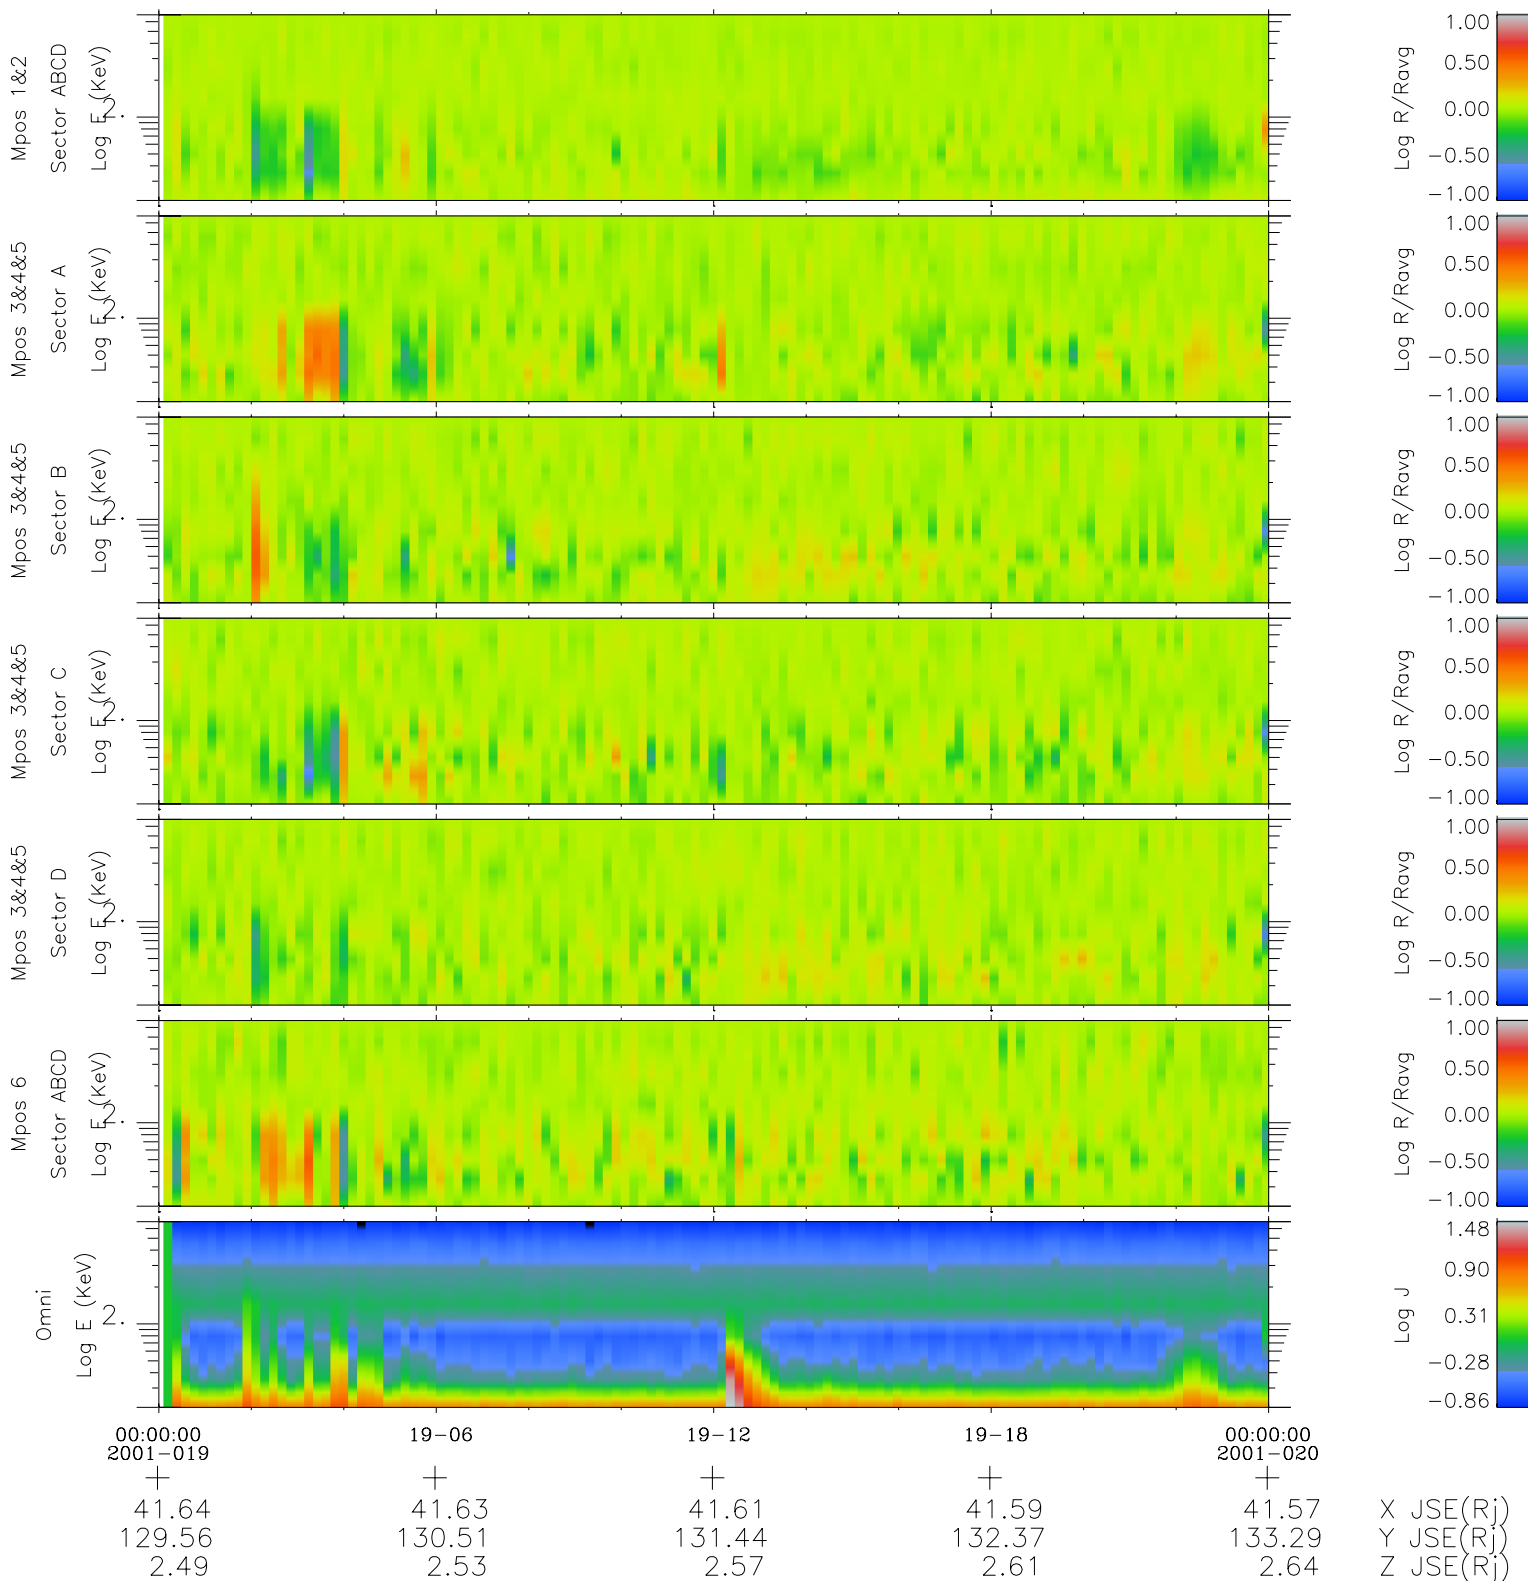

Galileo EPD Real Time R6 Electrons Spectra 01019

Software Version: RTSPEC_R6 V 1.20
 Data Production: 18-05-01
 Plot Production: Mon Sep 17 23:39:50 2001
 Color File: wondr3
 Geofactor File: 1.1

- ◇ = Jupiter look direction
- = Corotation look direction