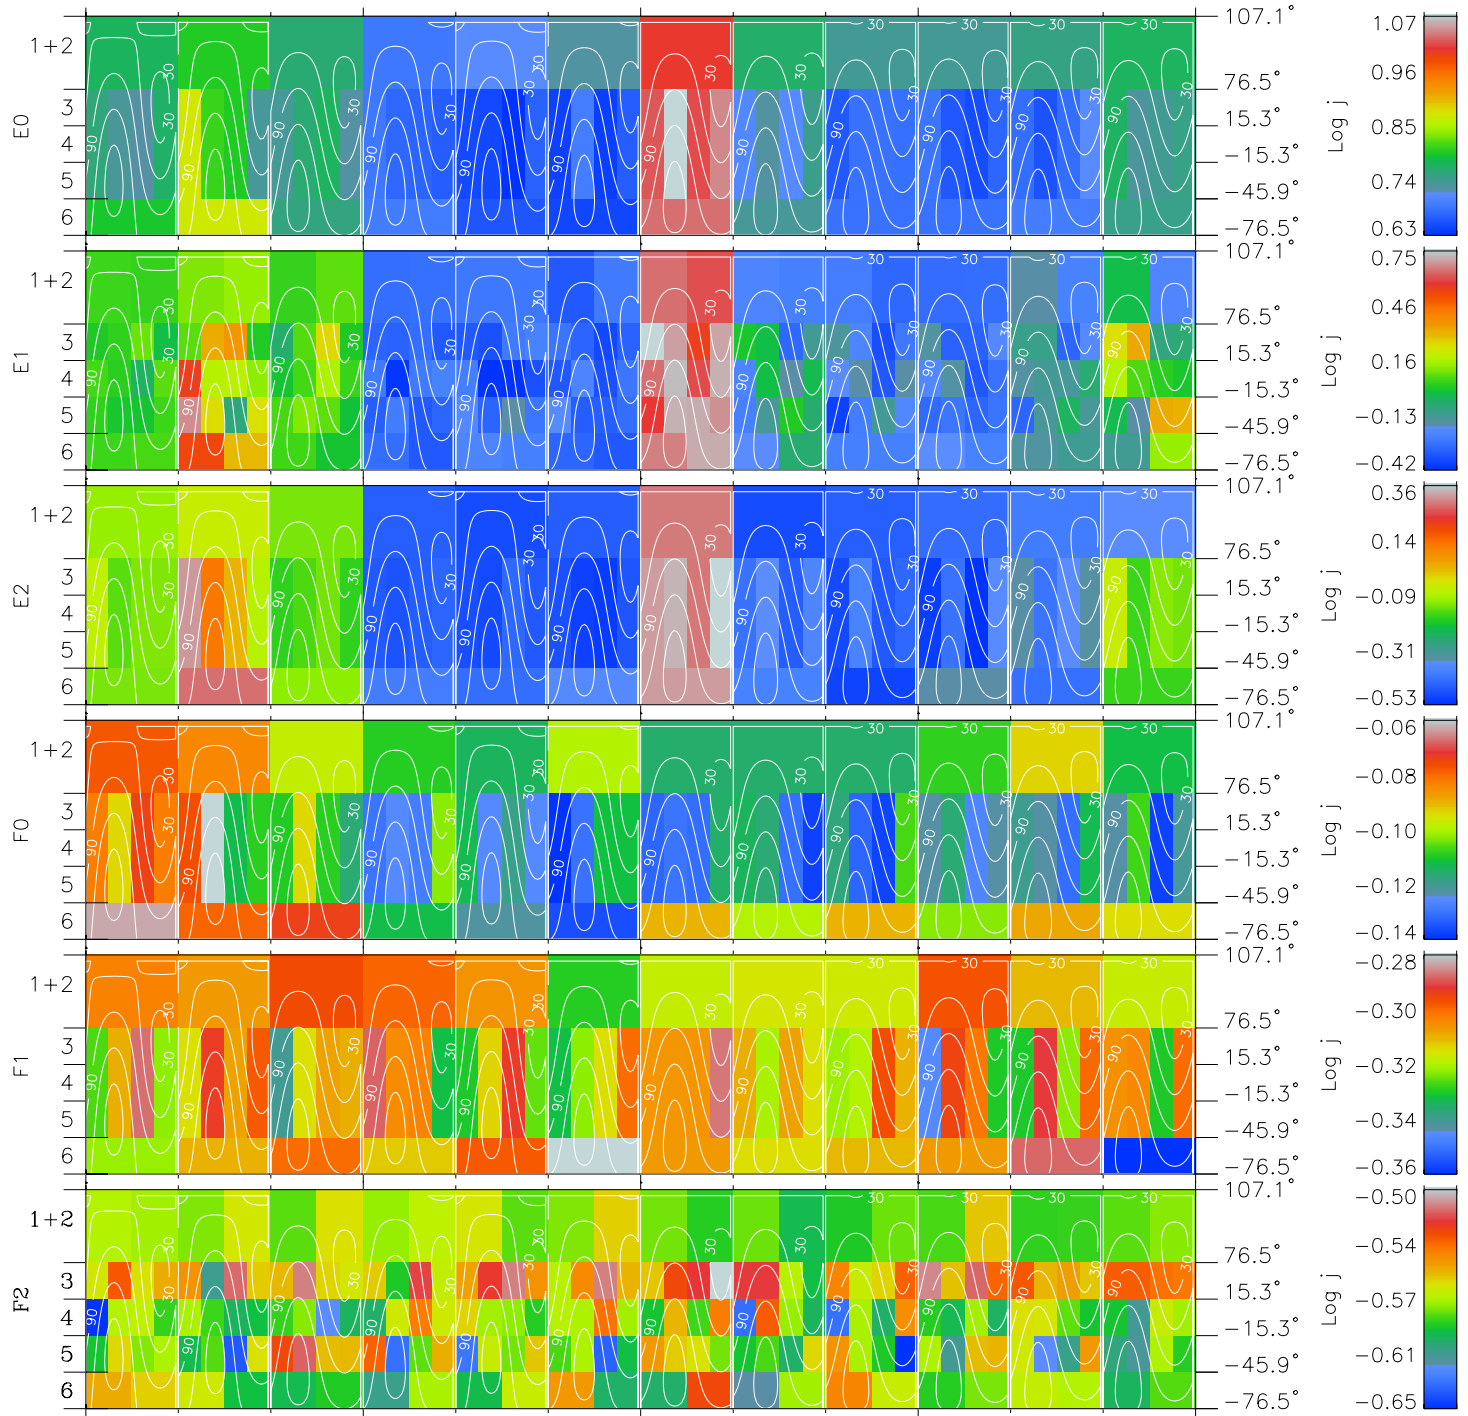

# Galileo EPD Real Time All-Sky Anisotropies 01019

Software Version: RTSKY\_FLUX V 1.20  
 Data Production: 18-05-01  
 Plot Production: Mon Sep 17 23:40:23 2001  
 Color File: wondr3  
 Geofactor File: 1.1

00:00:00 2001-019	19-06	19-12	19-18	00:00:00 2001-020	
+	+	+	+	+	X JSE(R <sub>j</sub> )
41.64	41.63	41.61	41.59	41.57	Y JSE(R <sub>j</sub> )
129.56	130.51	131.44	132.37	133.29	Z JSE(R <sub>j</sub> )
2.49	2.53	2.57	2.61	2.64	

- ◇ = Jupiter look direction
- = Corotation look direction