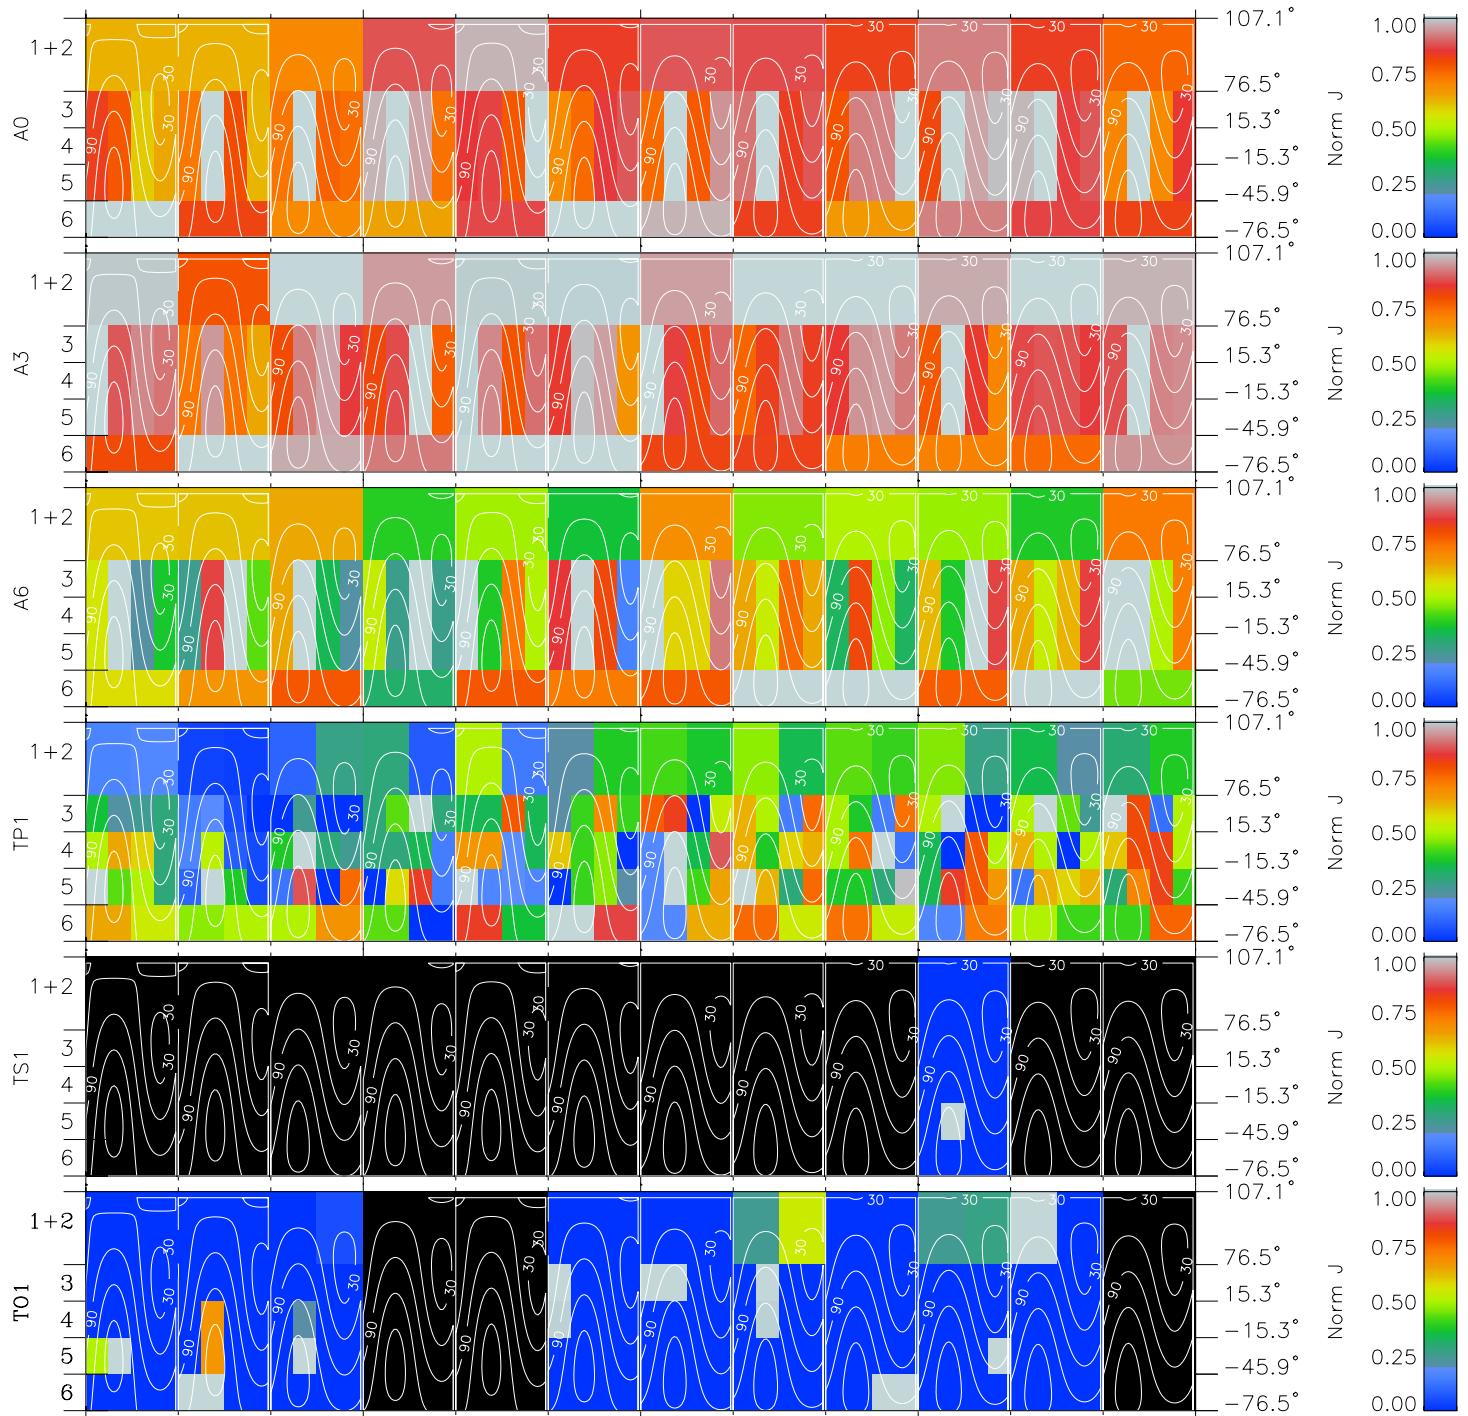

Galileo EPD Real Time All-Sky Anisotropies 01019

Software Version: RTSKY_NORM V 1.20
 Data Production: 18-05-01
 Plot Production: Mon Sep 17 23:40:30 2001
 Color File: wondr3
 Geofactor File: 1.1

00:00:00 2001-019	19-06	19-12	19-18	00:00:00 2001-020	
+	+	+	+	+	X JSE(R _j)
41.64	41.63	41.61	41.59	41.57	Y JSE(R _j)
129.56	130.51	131.44	132.37	133.29	Z JSE(R _j)
2.49	2.53	2.57	2.61	2.64	

- ◇ = Jupiter look direction
- = Corotation look direction