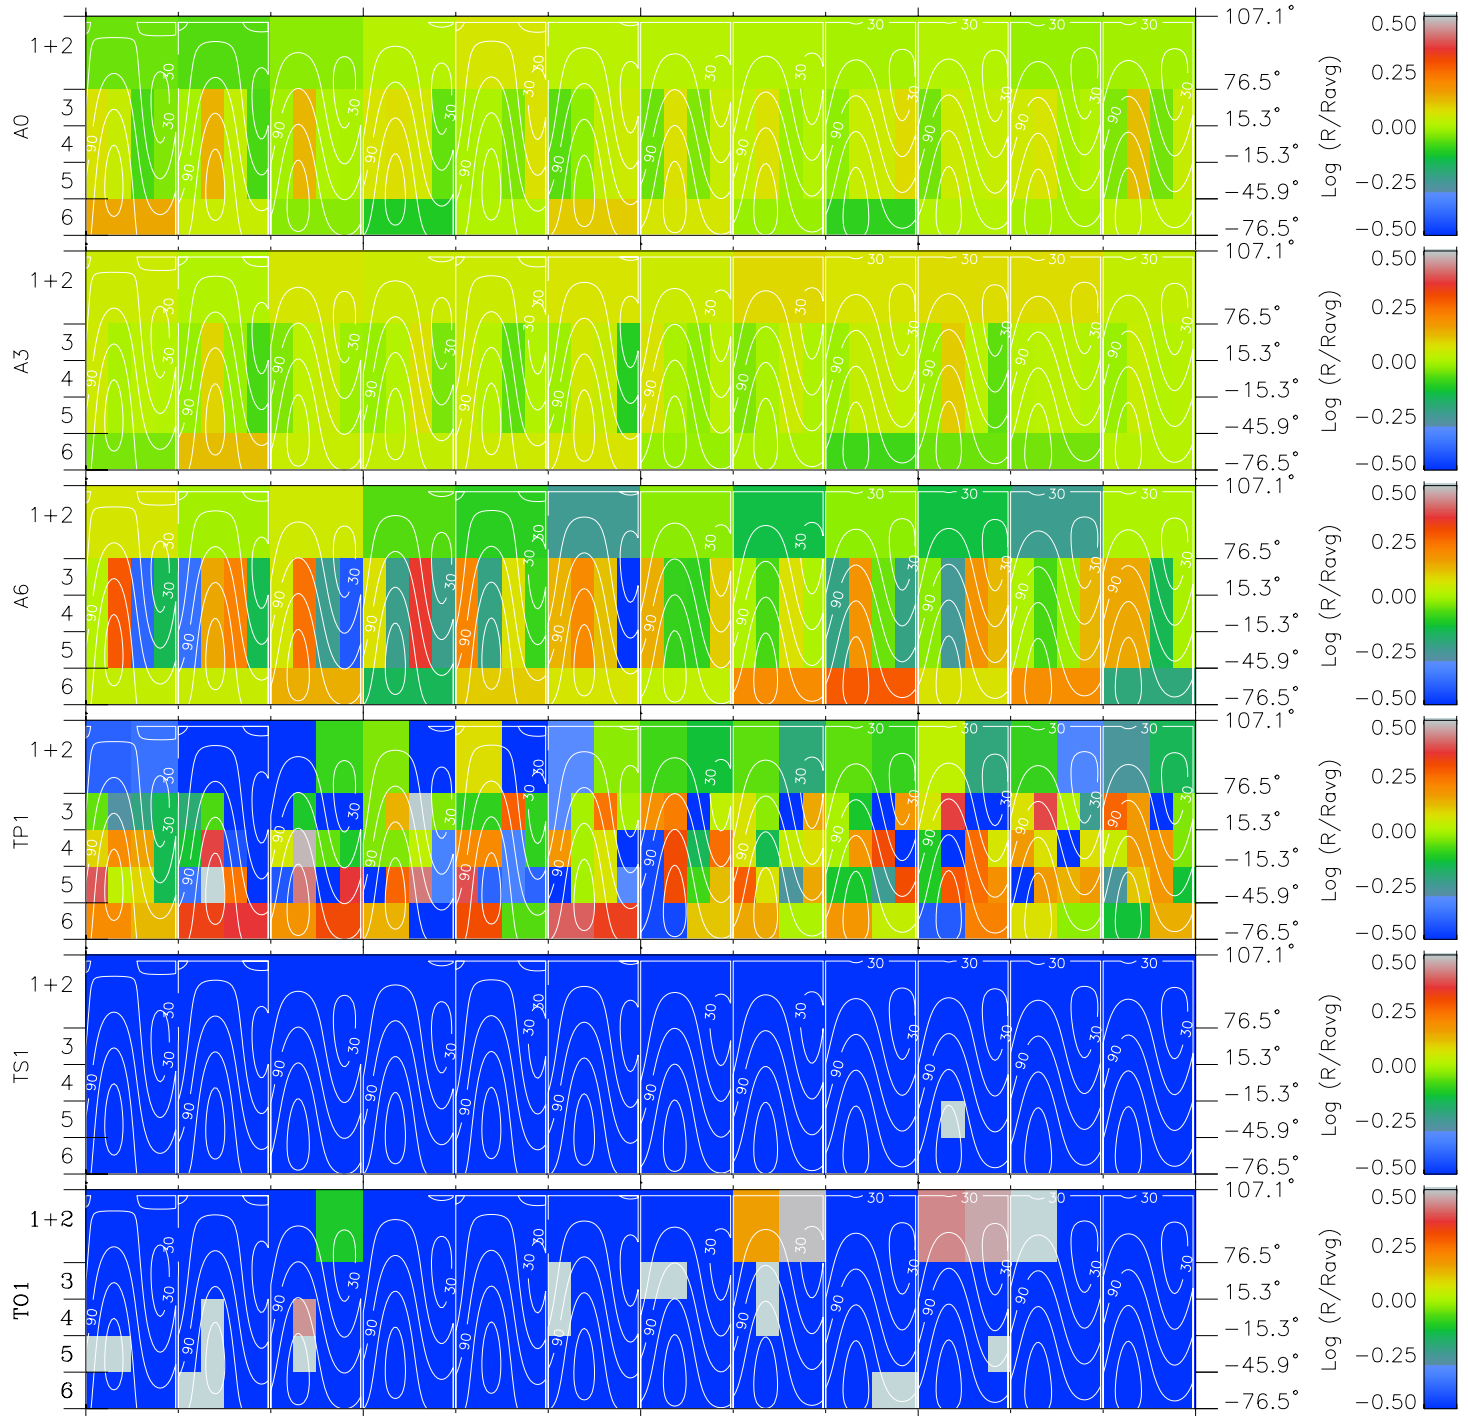

# Galileo EPD Real Time All-Sky Anisotropies 01019

Software Version: RTSKY\_MEAN V 1.20  
 Data Production: 18-05-01  
 Plot Production: Mon Sep 17 23:40:02 2001  
 Color File: wondr3  
 Geofactor File: 1.1

00:00:00 2001-019	19-06	19-12	19-18	00:00:00 2001-020	
+	+	+	+	+	
41.64	41.63	41.61	41.59	41.57	X JSE(R <sub>j</sub> )
129.56	130.51	131.44	132.37	133.29	Y JSE(R <sub>j</sub> )
2.49	2.53	2.57	2.61	2.64	Z JSE(R <sub>j</sub> )

- ◇ = Jupiter look direction
- = Corotation look direction