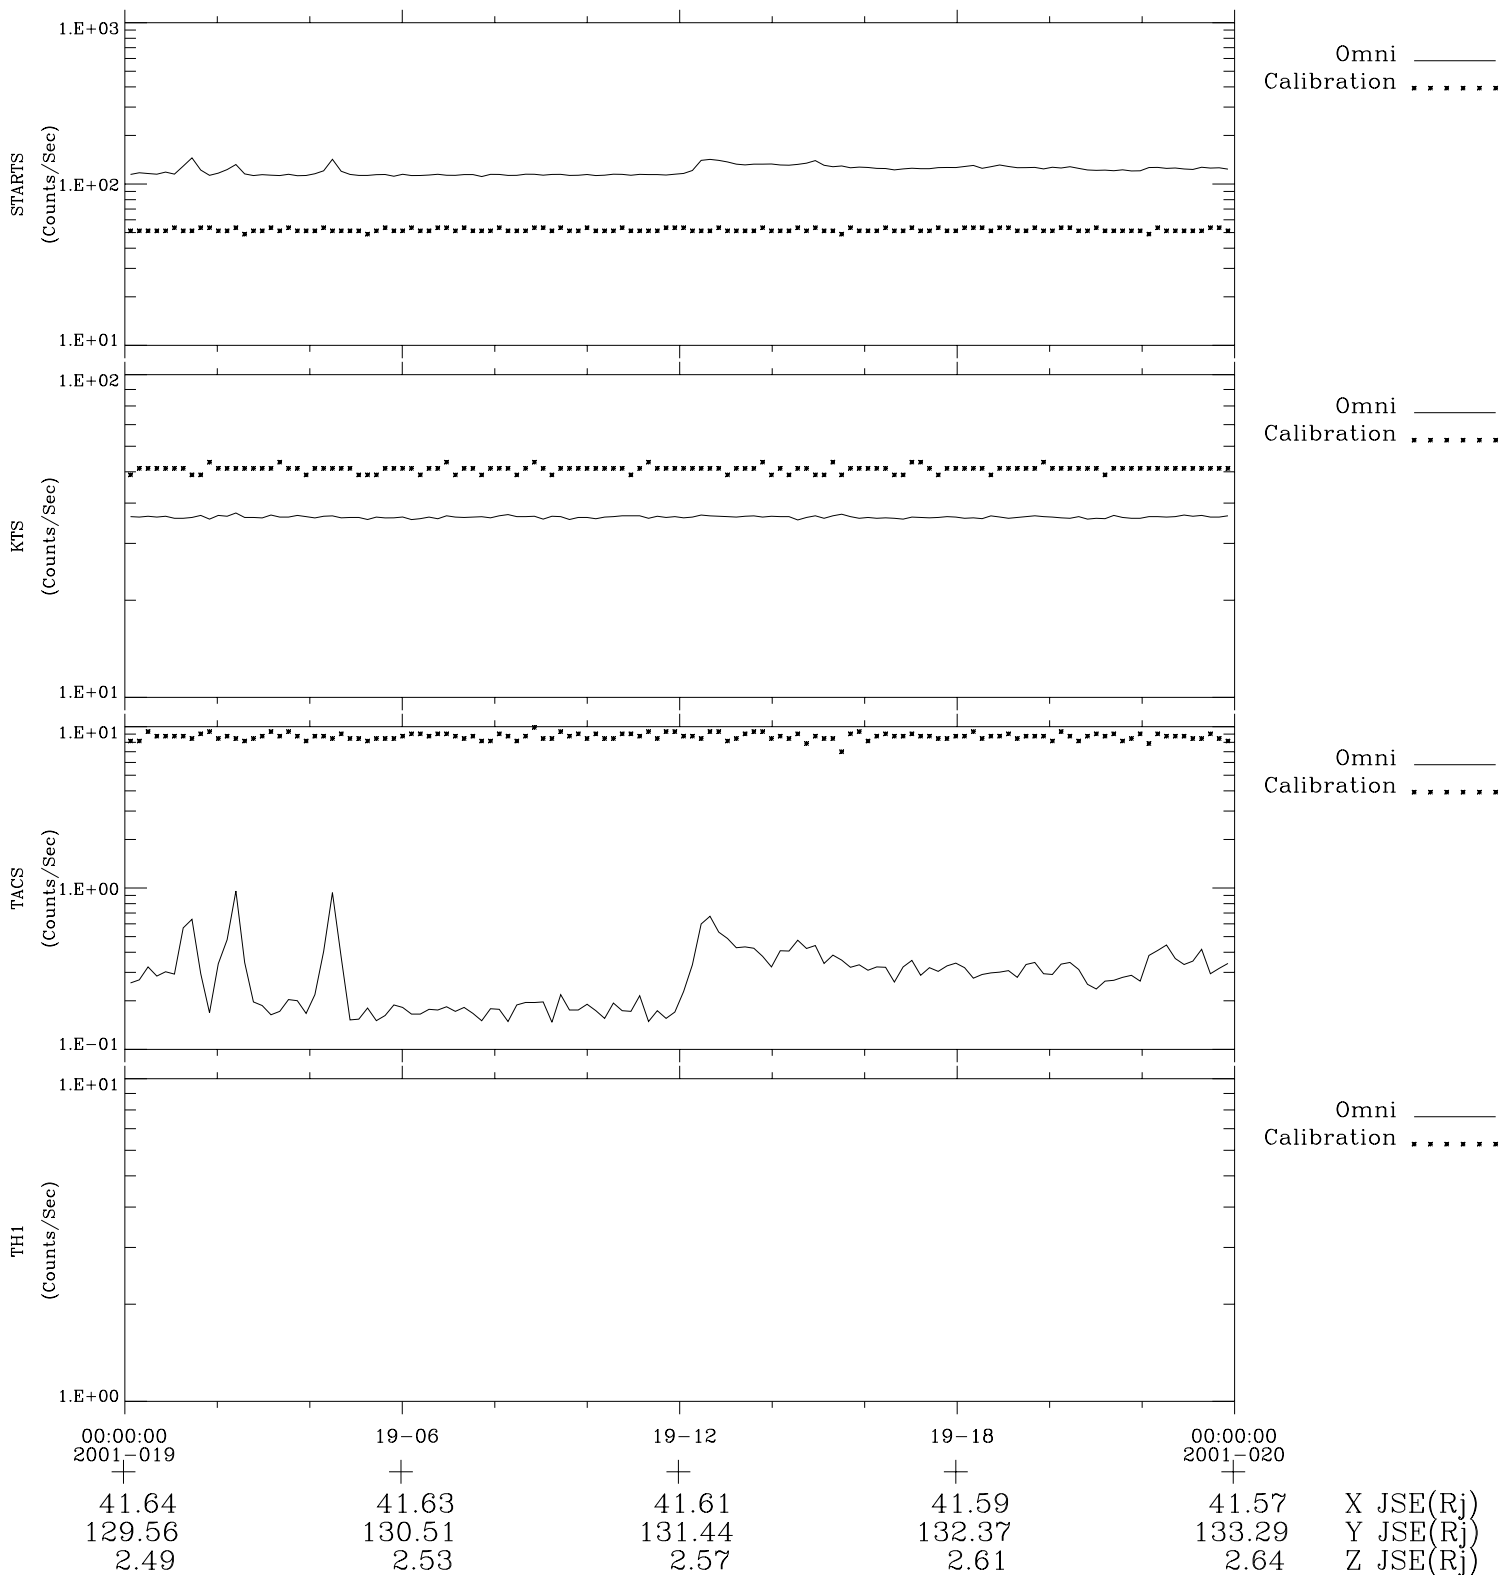

# Galileo EPD Real-Time Omni 01019

Software Version: RTLINE\_OMNI V 1.20  
Data Production: 18-05-01  
Plot Production: Mon Sep 17 23:41:47 2001

◇ = Jupiter look direction  
□ = Corotation look direction