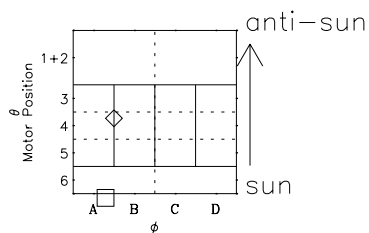

# Galileo EPD Real-Time Omni 01019

Software Version: RTLINE\_OMNI V 1.20  
Data Production: 18-05-01  
Plot Production: Mon Sep 17 23:41:47 2001

◇ = Jupiter look direction  
□ = Corotation look direction