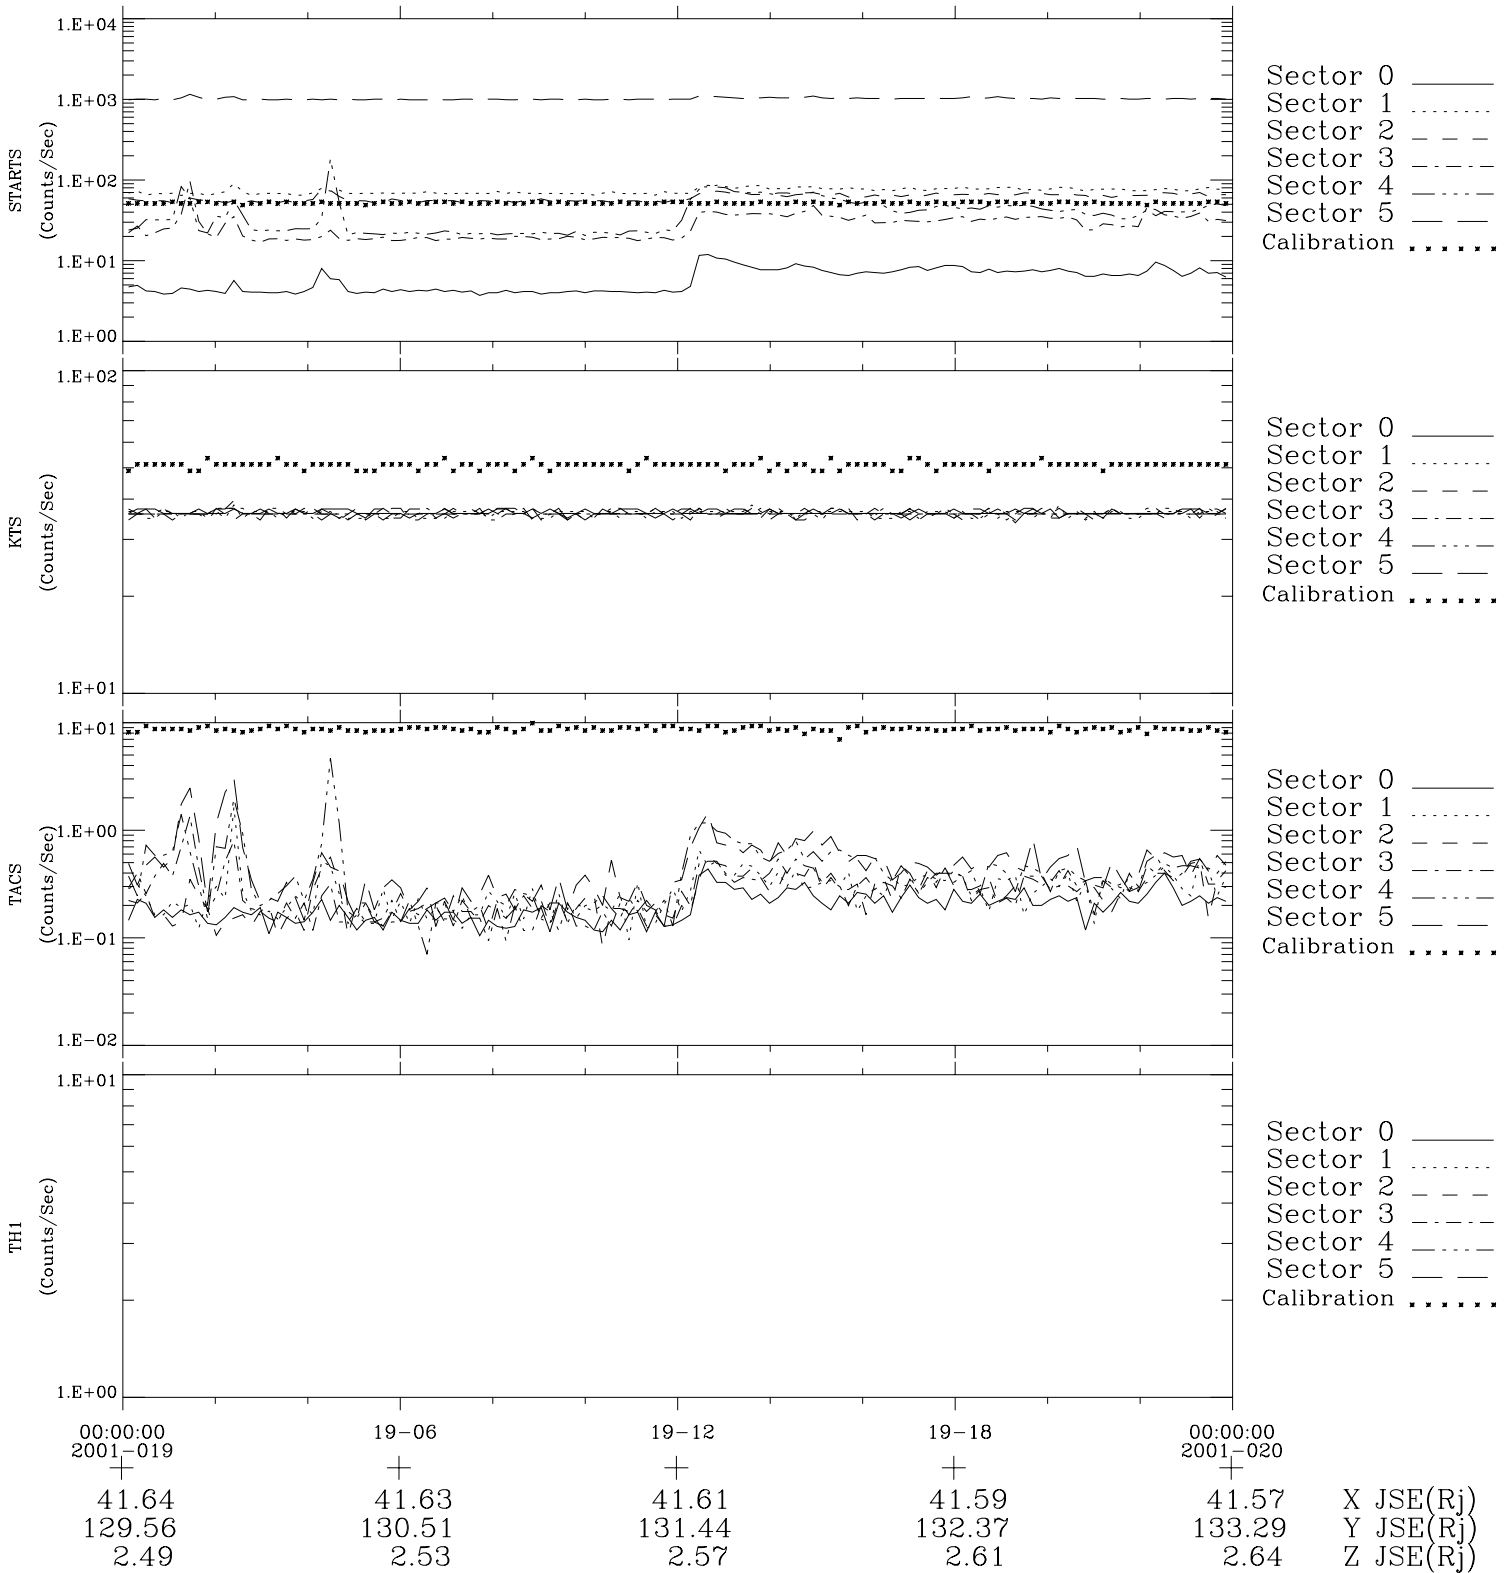

Galileo EPD Real-Time Six-Sector 01019

Software Version: RTLINE_R6 V 1.20
Data Production: 18-05-01
Plot Production: Mon Sep 17 23:41:53 2001

◇ = Jupiter look direction
□ = Corotation look direction