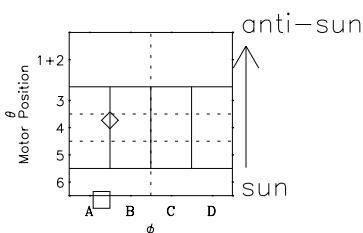

Galileo EPD Real-Time Six-Sector 01019

Software Version: RTLINE_R6 V 1.20
Data Production: 18-05-01
Plot Production: Mon Sep 17 23:41:53 2001

◇ = Jupiter look direction
□ = Corotation look direction