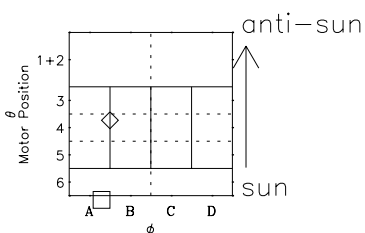

Galileo EPD Real-Time Six-Sector 01019

Software Version: RTLINE_R6 V 1.20
Data Production: 18-05-01
Plot Production: Mon Sep 17 23:41:53 2001

◇ = Jupiter look direction
□ = Corotation look direction