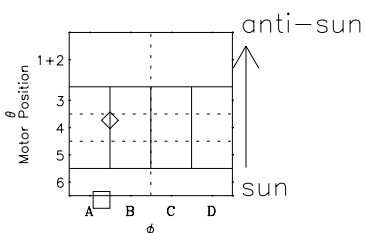

Galileo EPD Real-Time Six-Sector 01019

Software Version: RTLINE_R6 V 1.20
Data Production: 18-05-01
Plot Production: Mon Sep 17 23:41:52 2001

◇ = Jupiter look direction
□ = Corotation look direction