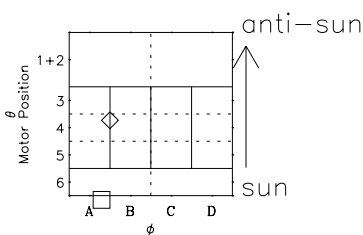

Galileo EPD Real-Time Six-Sector 01019

Software Version: RTLINE_R6 V 1.20
Data Production: 18-05-01
Plot Production: Mon Sep 17 23:41:52 2001

◇ = Jupiter look direction
□ = Corotation look direction