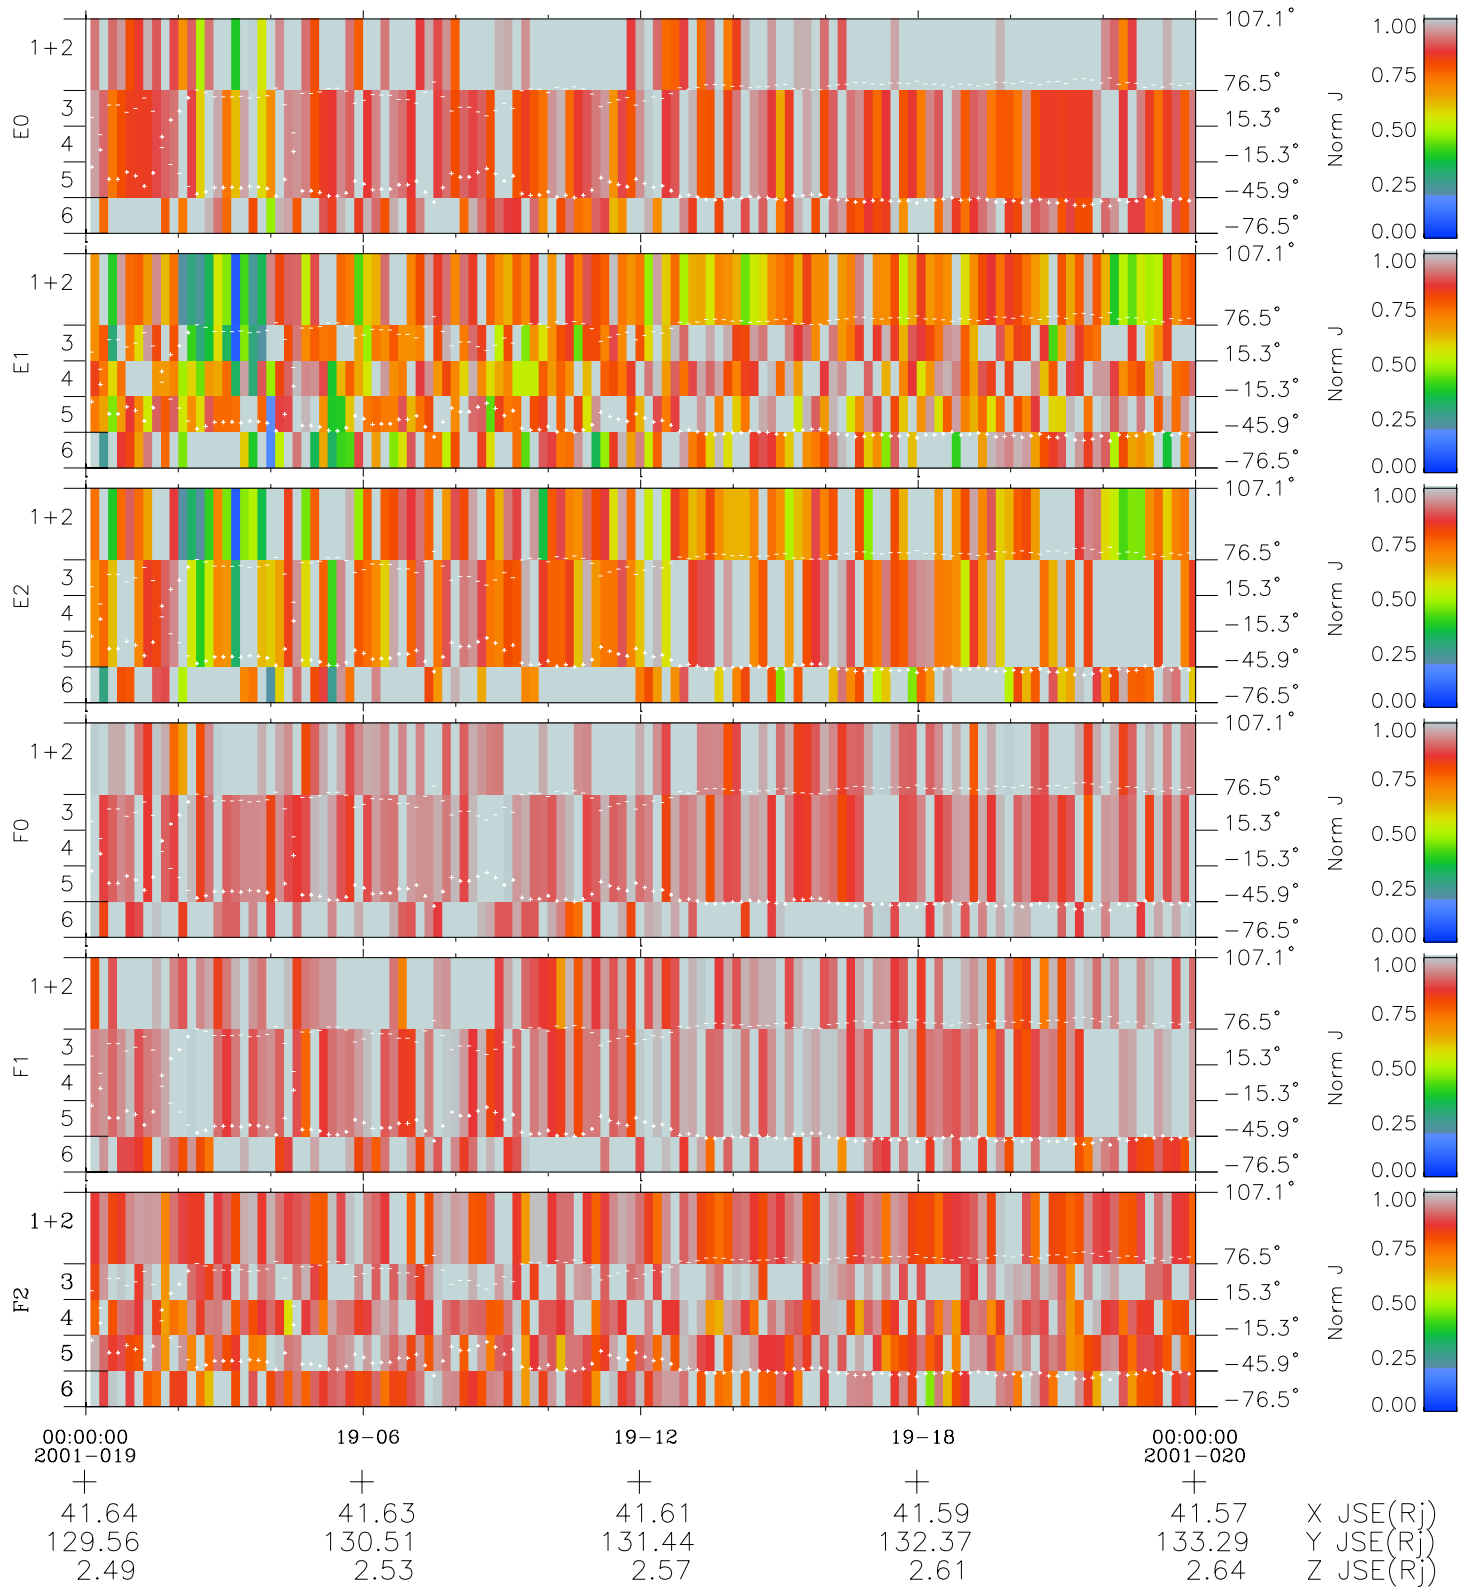

Galileo EPD Real Elevation Anisotropies 01019

Software Version: RTELEV_NORM V 1.20
 Data Production: 18-05-01
 Plot Production: Mon Sep 17 23:41:10 2001
 Color File: wondr3
 Geofactor File: 1.1

- ◇ = Jupiter look direction
- = Corotation look direction