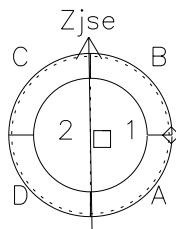

# Galileo EPD Real Elevation Anisotropies 01019

Software Version: RTELEV\_MEAN V 1.20  
 Data Production: 18-05-01  
 Plot Production: Mon Sep 17 23:40:49 2001  
 Color File: wondr3  
 Geofactor File: 1.1

- $\diamond$  = Jupiter look direction
- $\square$  = Corotation look direction