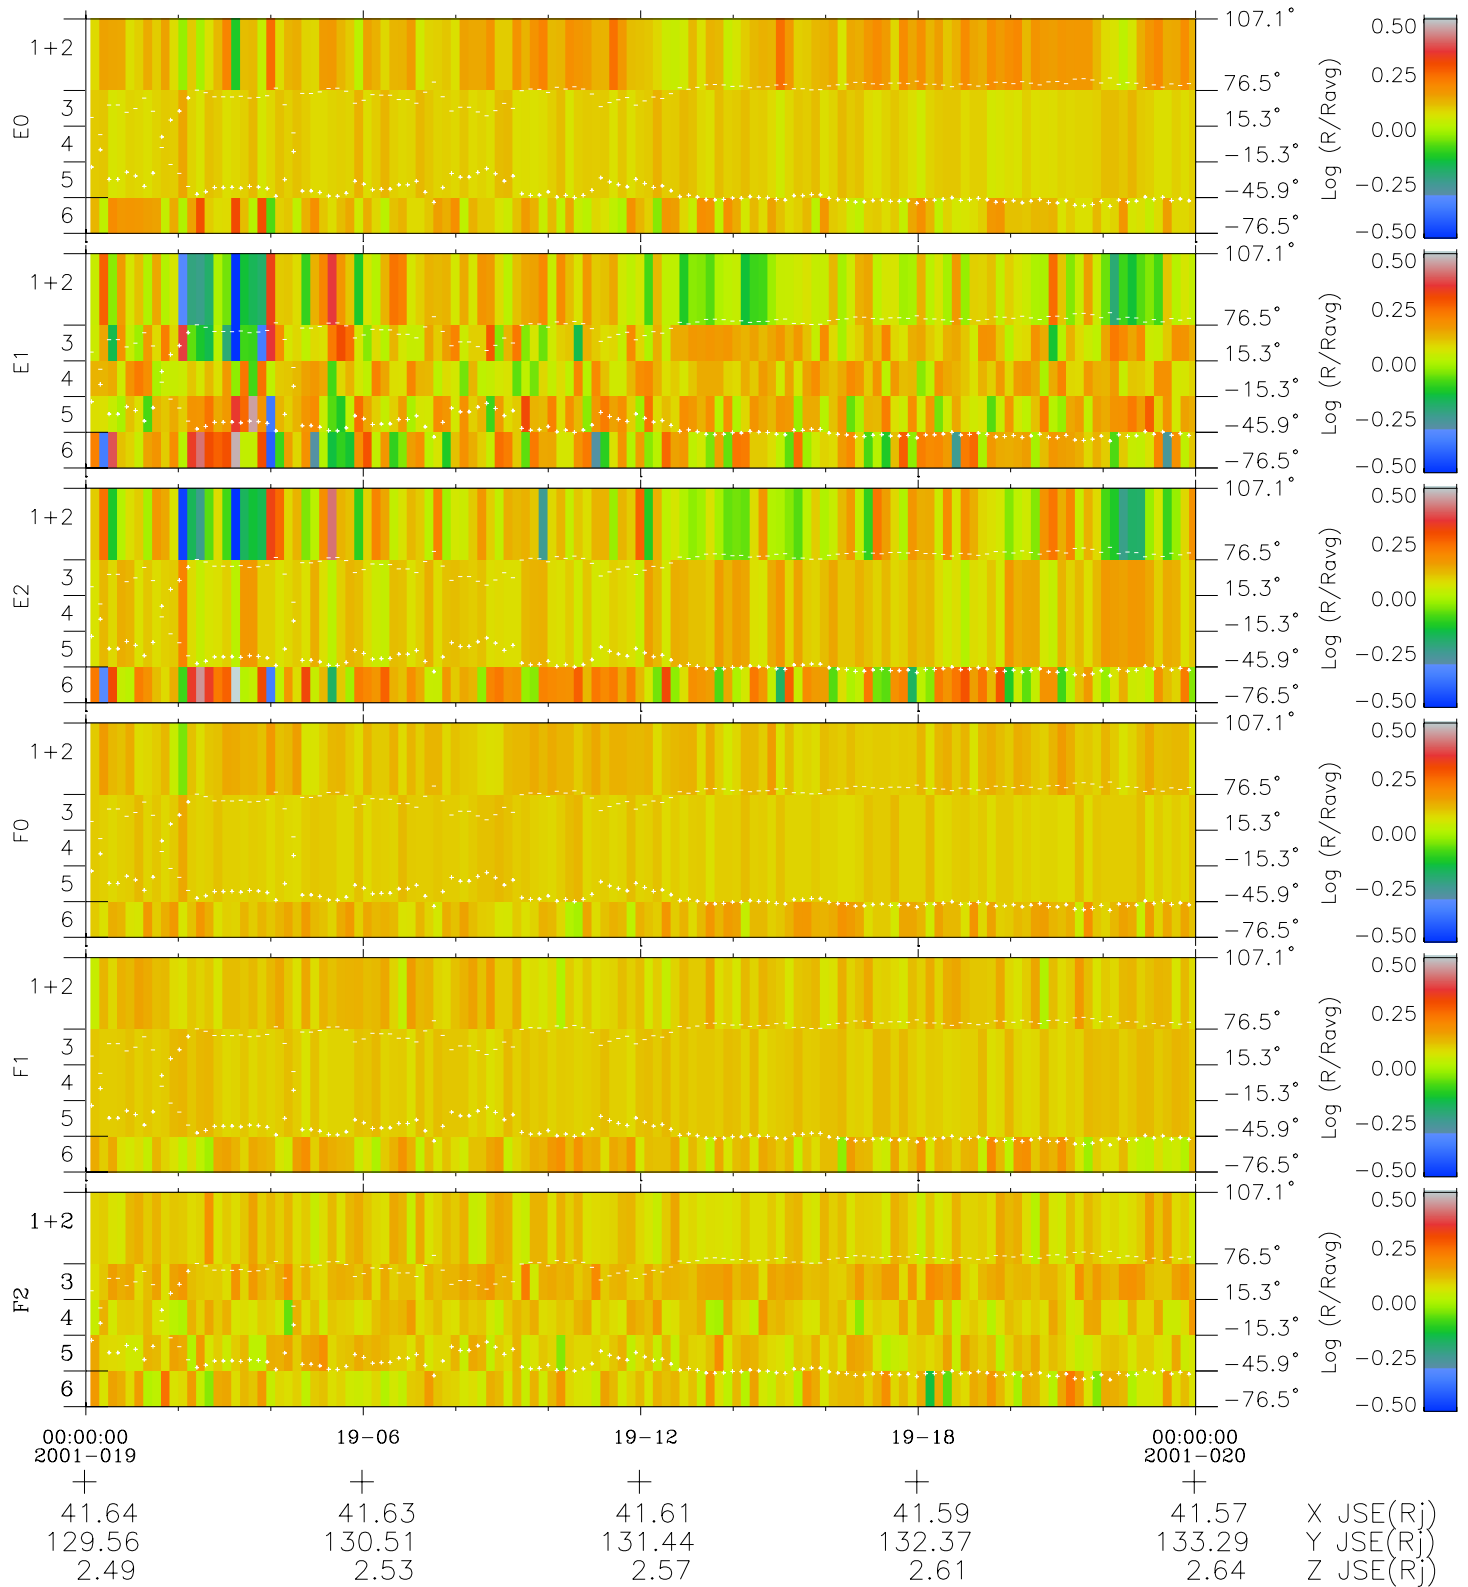

# Galileo EPD Real Elevation Anisotropies 01019

Software Version: RTELEV\_MEAN V 1.20  
 Data Production: 18-05-01  
 Plot Production: Mon Sep 17 23:40:49 2001  
 Color File: wondr3  
 Geofactor File: 1.1

- $\diamond$  = Jupiter look direction
- $\square$  = Corotation look direction