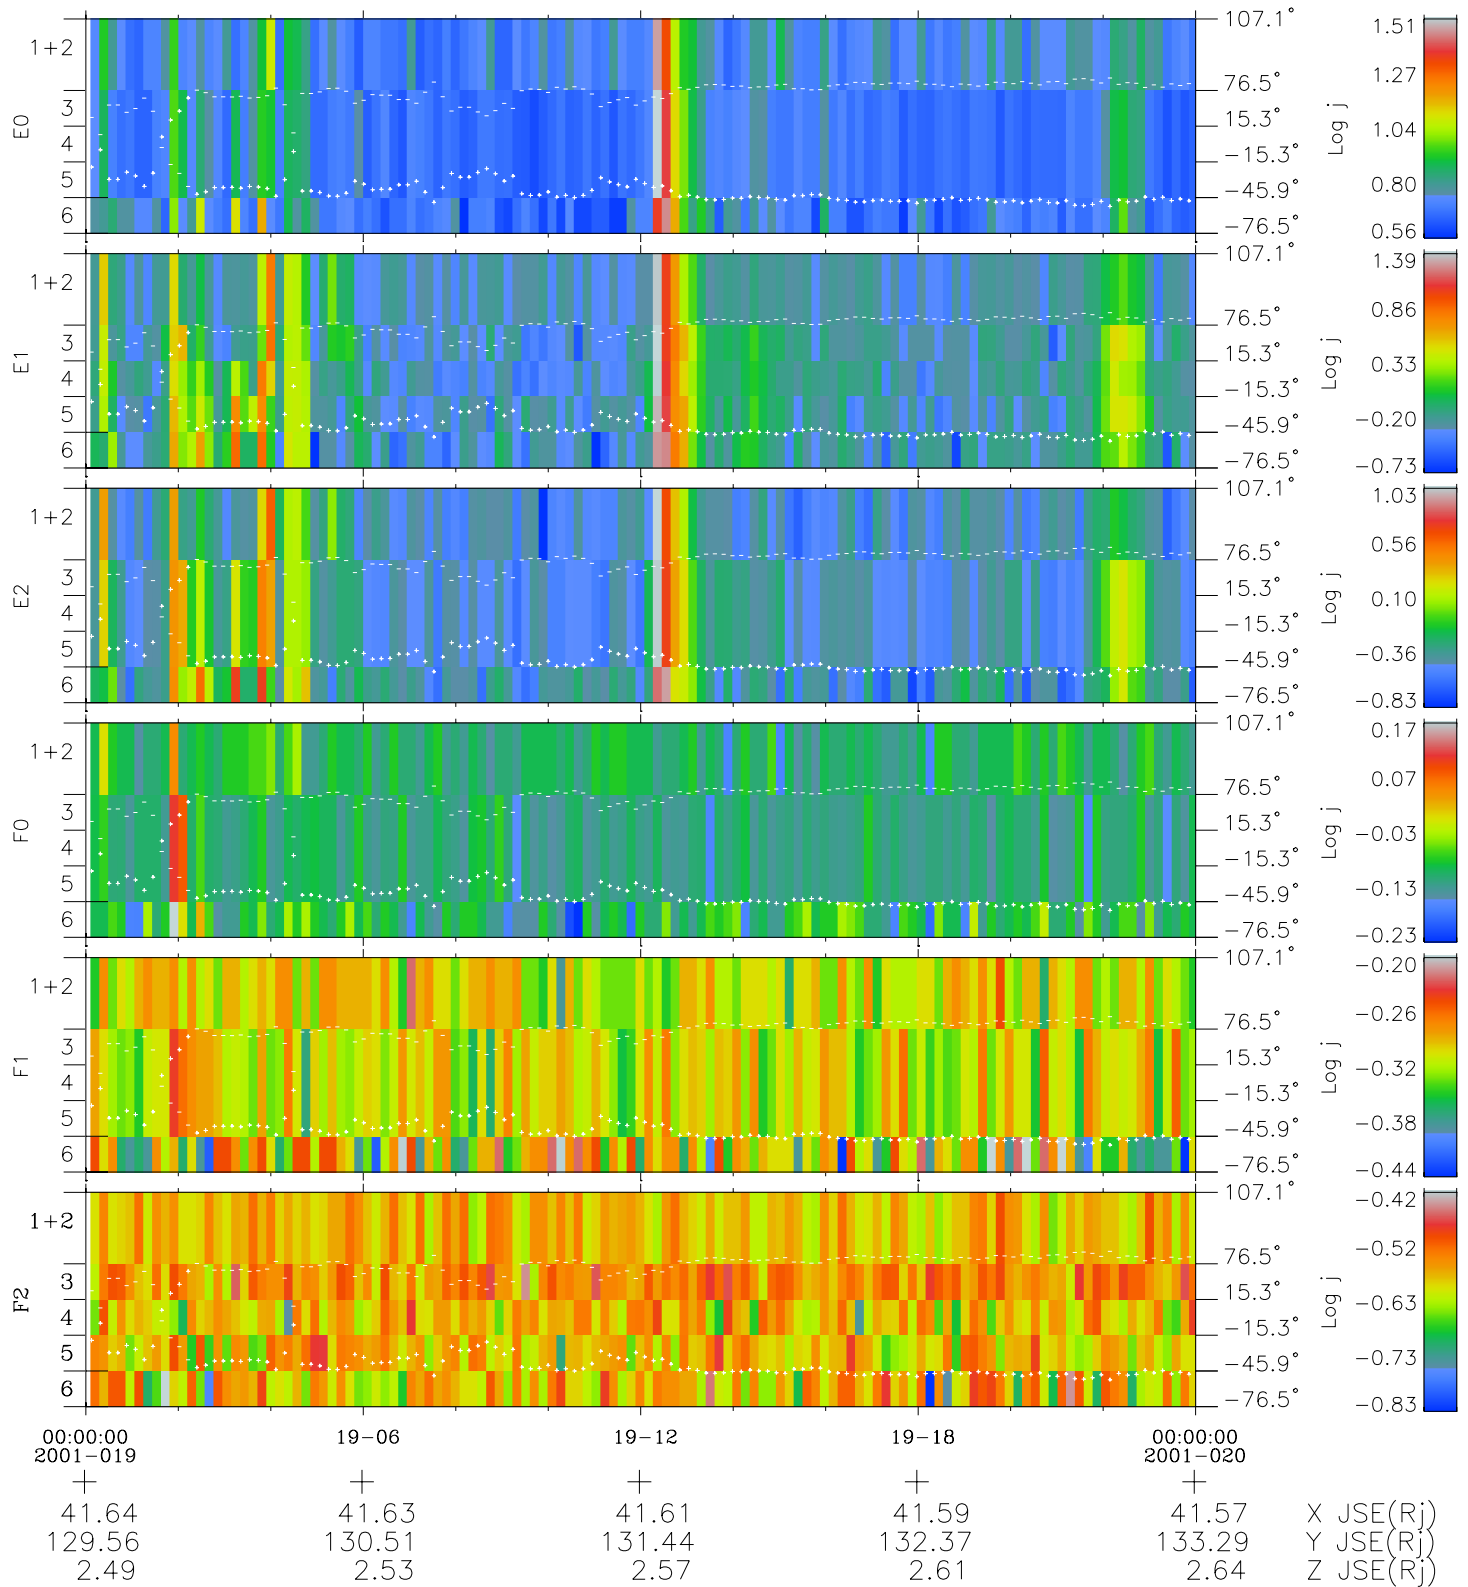

# Galileo EPD Real Elevation Anisotropies 01019

Software Version: RTELEV\_FLUX V 1.20  
Data Production: 18-05-01  
Plot Production: Mon Sep 17 23:40:59 2001  
Color File: wondr3  
Geofactor File: 1.1

- ◇ = Jupiter look direction
- = Corotation look direction