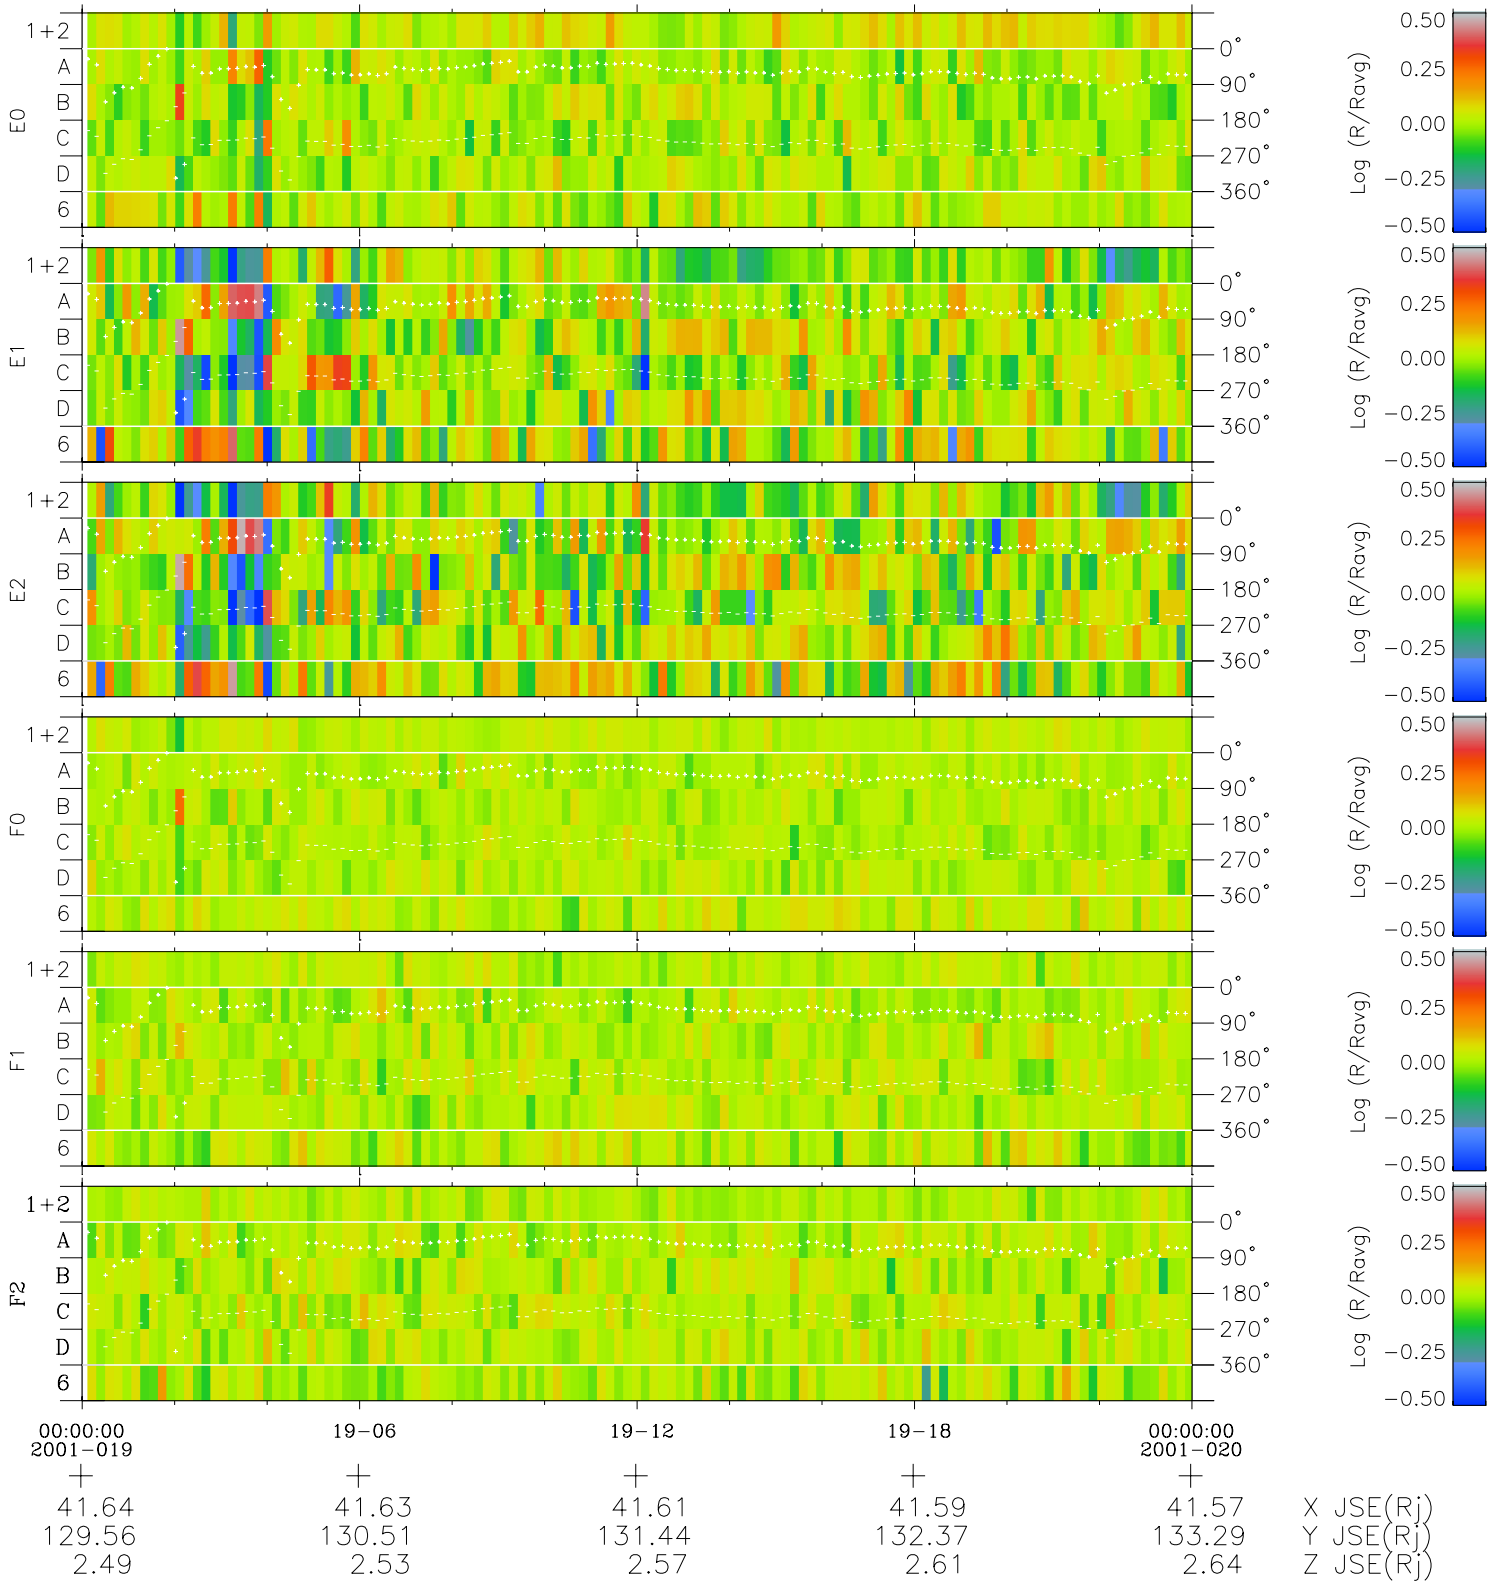

Galileo EPD Real Time Azimuth Anisotropies 01019

Software Version: RTAZIM_MEAN V 1.20
 Data Production: 18-05-01
 Plot Production: Mon Sep 17 23:41:20 2001
 Color File: wondr3
 Geofactor File: 1.1

◇ = Jupiter look direction
 □ = Corotation look direction