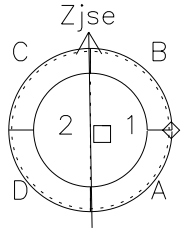

Galileo EPD Real Time Azimuth Anisotropies 01019

Software Version: RTAZIM_MEAN V 1.20
 Data Production: 18-05-01
 Plot Production: Mon Sep 17 23:41:20 2001
 Color File: wondr3
 Geofactor File: 1.1

◇ = Jupiter look direction
 □ = Corotation look direction