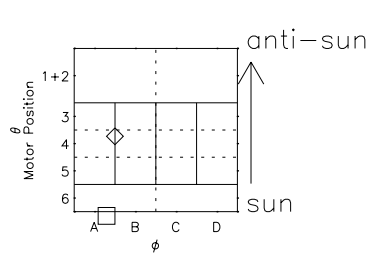

Galileo EPD Real Time Azimuth Anisotropies 01019

Software Version: RTAZIM_MEAN V 1.20
 Data Production: 18-05-01
 Plot Production: Mon Sep 17 23:41:20 2001
 Color File: wondr3
 Geofactor File: 1.1

◇ = Jupiter look direction
 □ = Corotation look direction