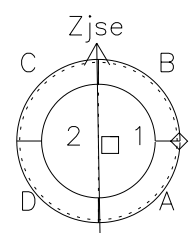

Galileo EPD Real Time Azimuth Anisotropies 01019

Software Version: RTAZIM_MEAN V 1.20
Data Production: 18-05-01
Plot Production: Mon Sep 17 23:41:16 2001
Color File: wondr3
Geofactor File: 1.1

◇ = Jupiter look direction
□ = Corotation look direction