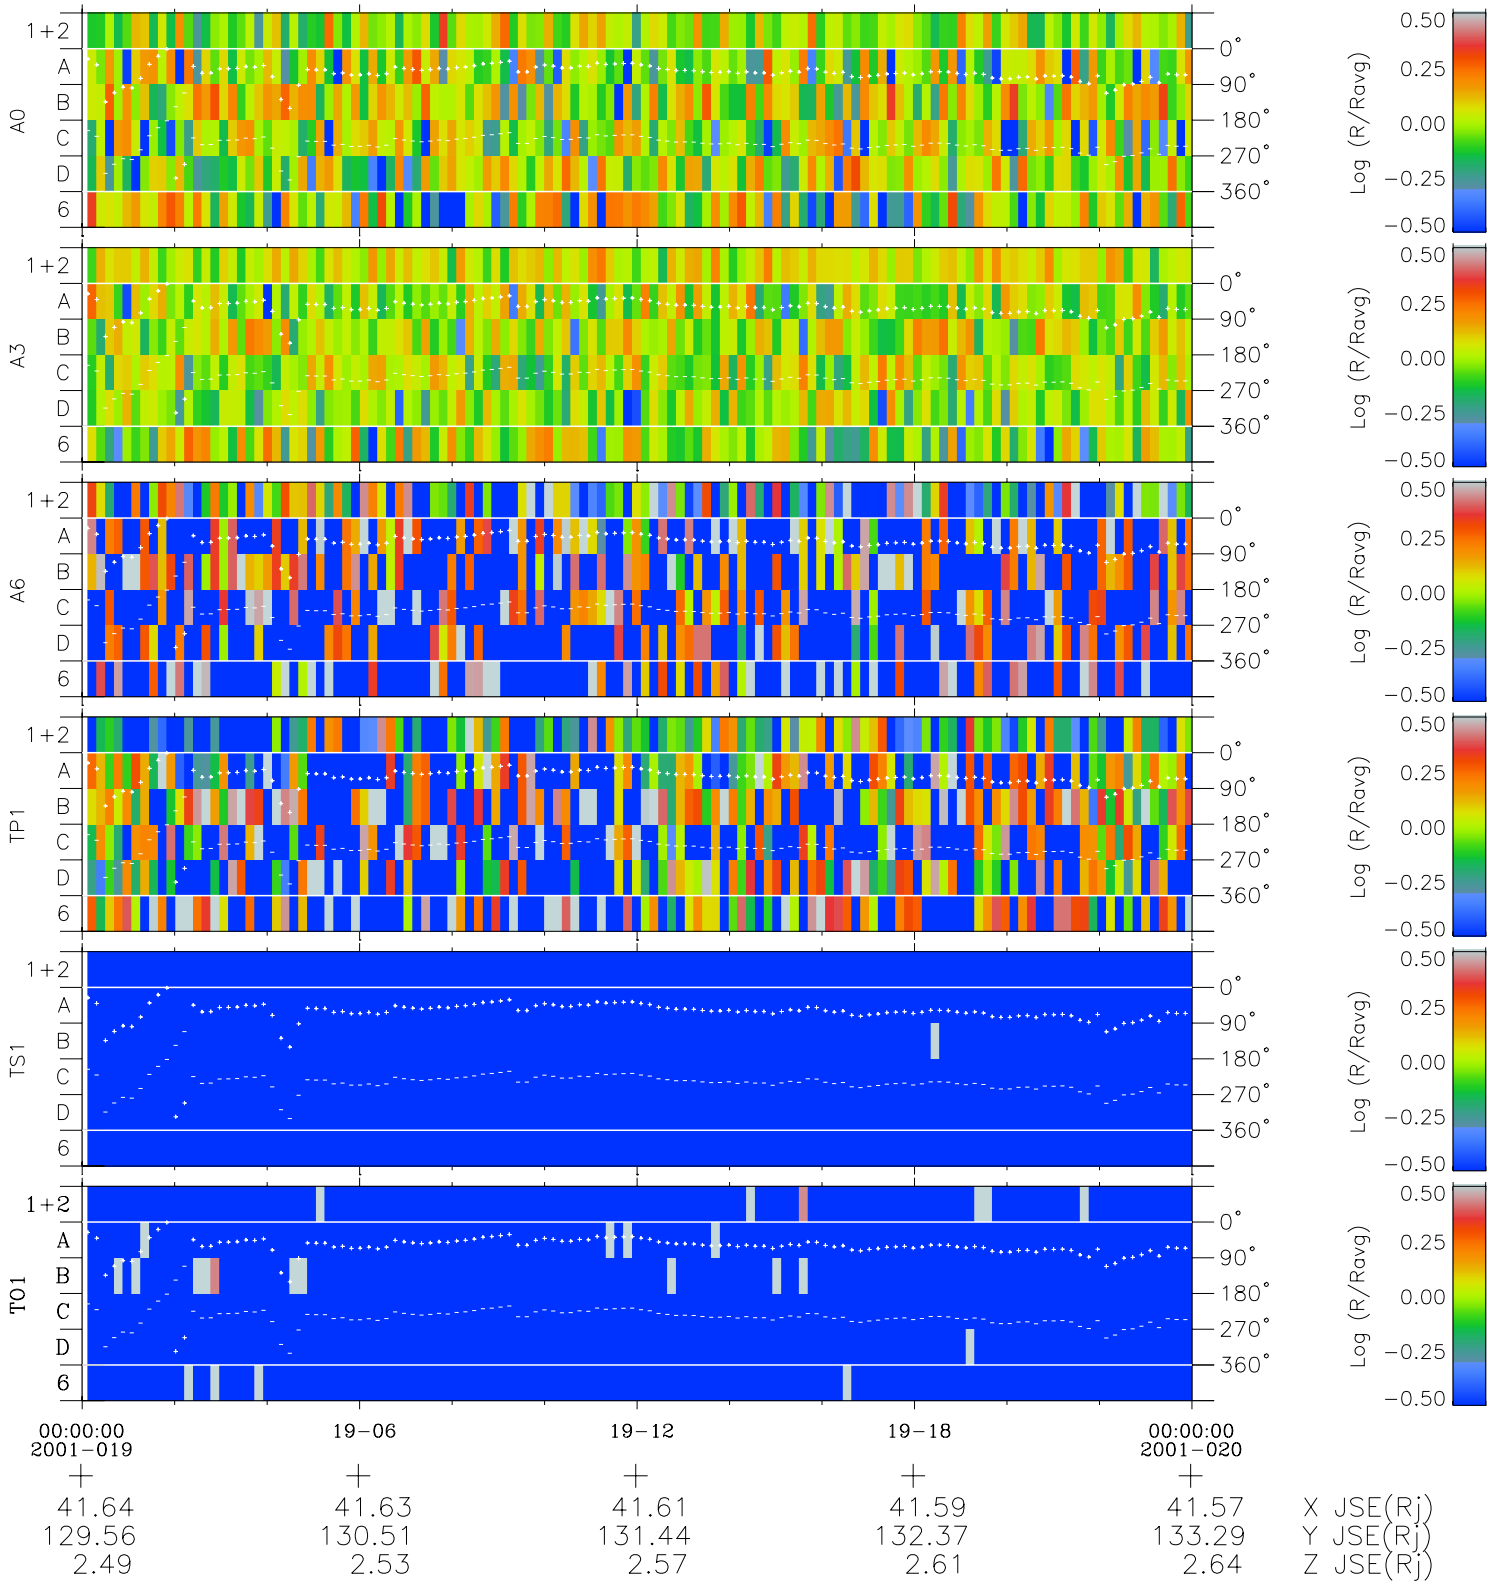

Galileo EPD Real Time Azimuth Anisotropies 01019

Software Version: RTAZIM_MEAN V 1.20
Data Production: 18-05-01
Plot Production: Mon Sep 17 23:41:16 2001
Color File: wondr3
Geofactor File: 1.1

◇ = Jupiter look direction
□ = Corotation look direction