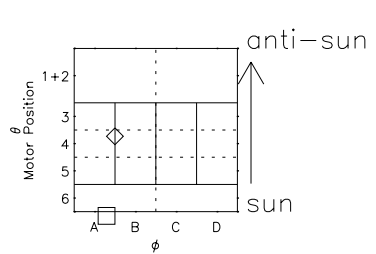

Galileo EPD Real Time Azimuth Anisotropies 01019

Software Version: RTAZIM_MEAN V 1.20
Data Production: 18-05-01
Plot Production: Mon Sep 17 23:41:16 2001
Color File: wondr3
Geofactor File: 1.1

◇ = Jupiter look direction
□ = Corotation look direction