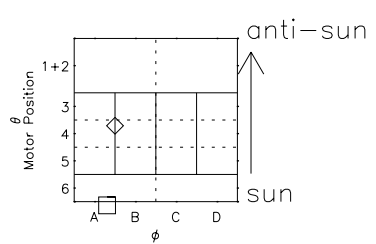

Galileo EPD Real Time Azimuth Anisotropies 01018

Software Version: RTAZIM_FLUX V 1.20
 Data Production: 18-05-01
 Plot Production: Mon Sep 17 23:33:35 2001
 Color File: wondr3
 Geofactor File: 1.1

◇ = Jupiter look direction
 □ = Corotation look direction