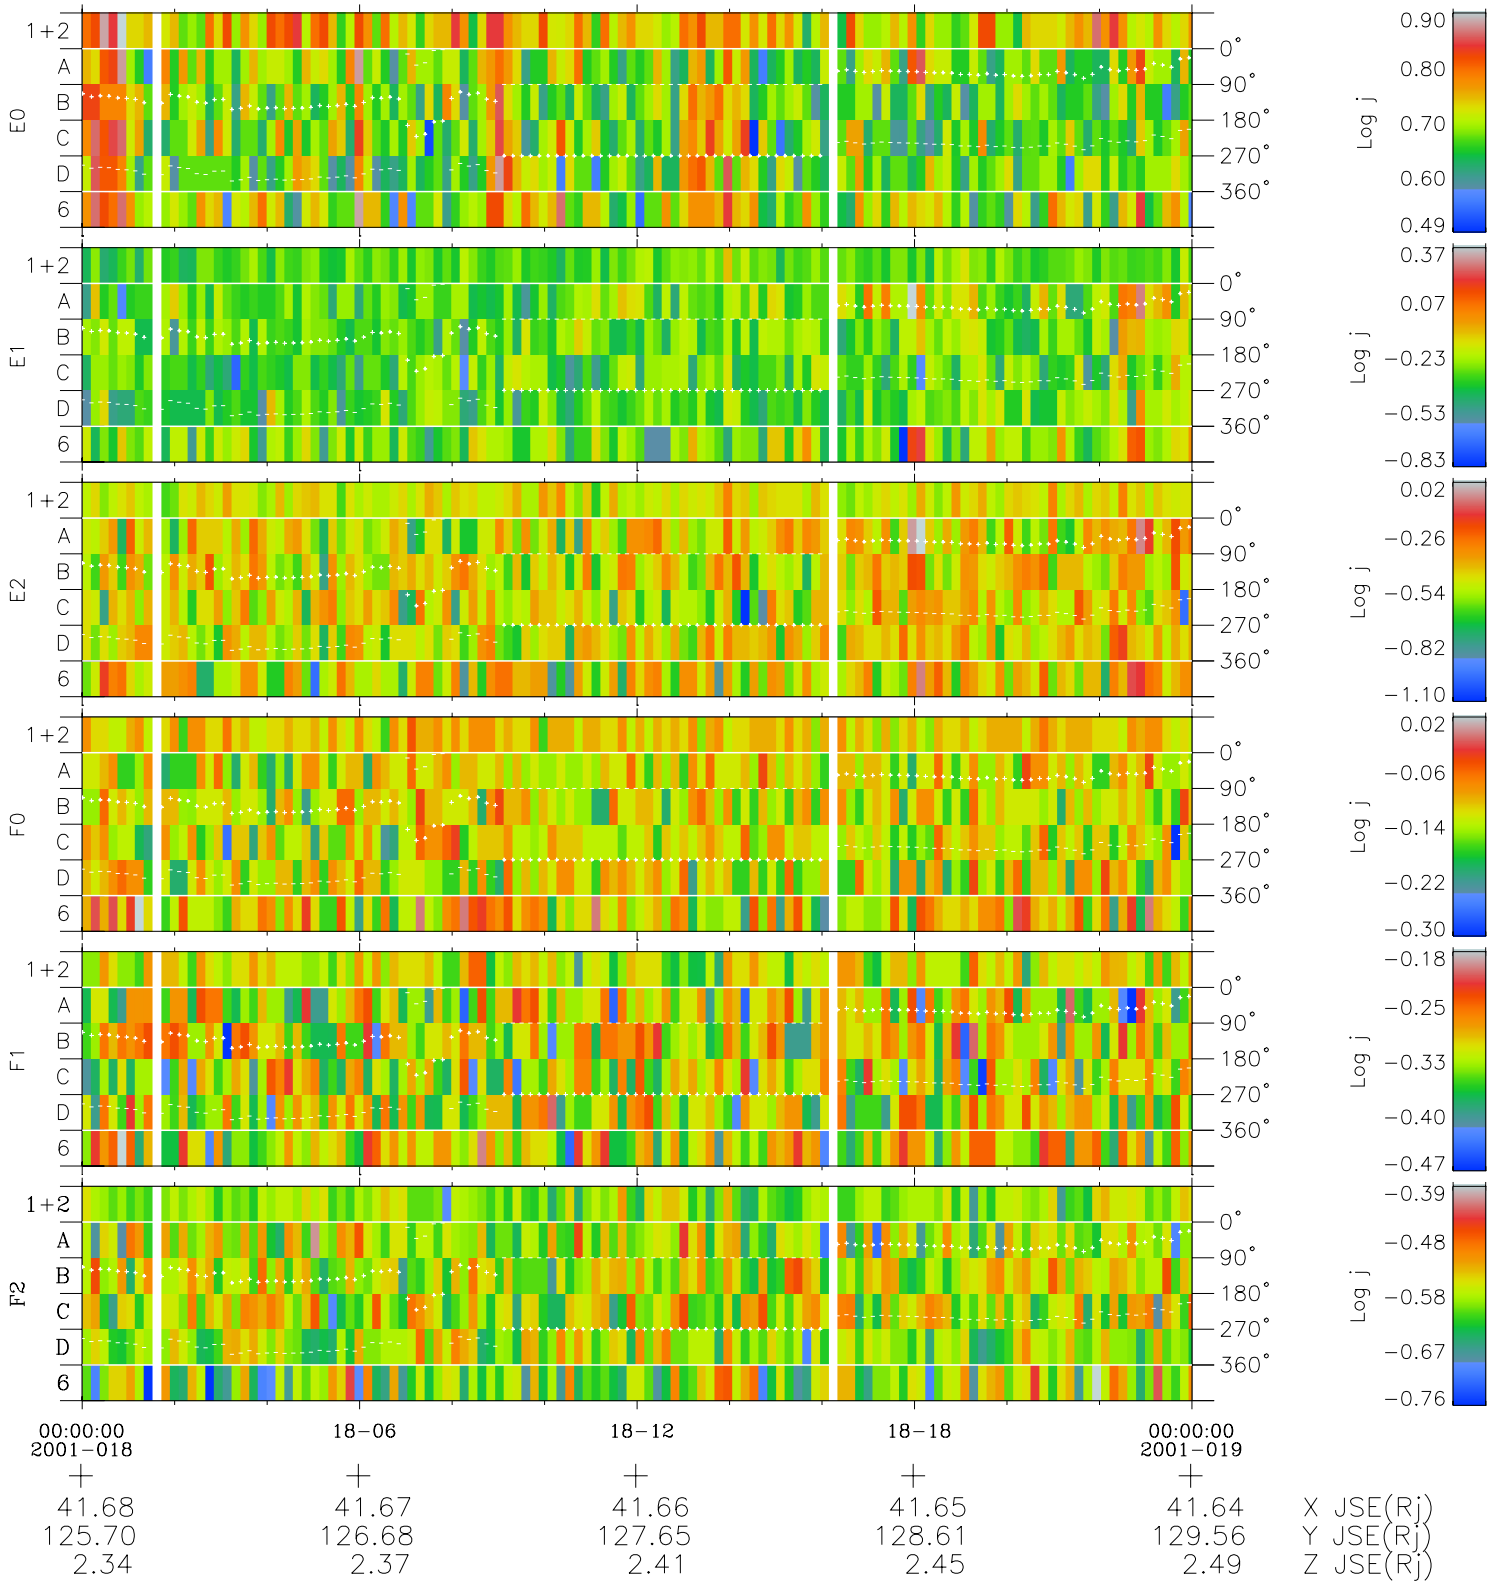

Galileo EPD Real Time Azimuth Anisotropies 01018

Software Version: RTAZIM_FLUX V 1.20
 Data Production: 18-05-01
 Plot Production: Mon Sep 17 23:33:35 2001
 Color File: wondr3
 Geofactor File: 1.1

◇ = Jupiter look direction
 □ = Corotation look direction