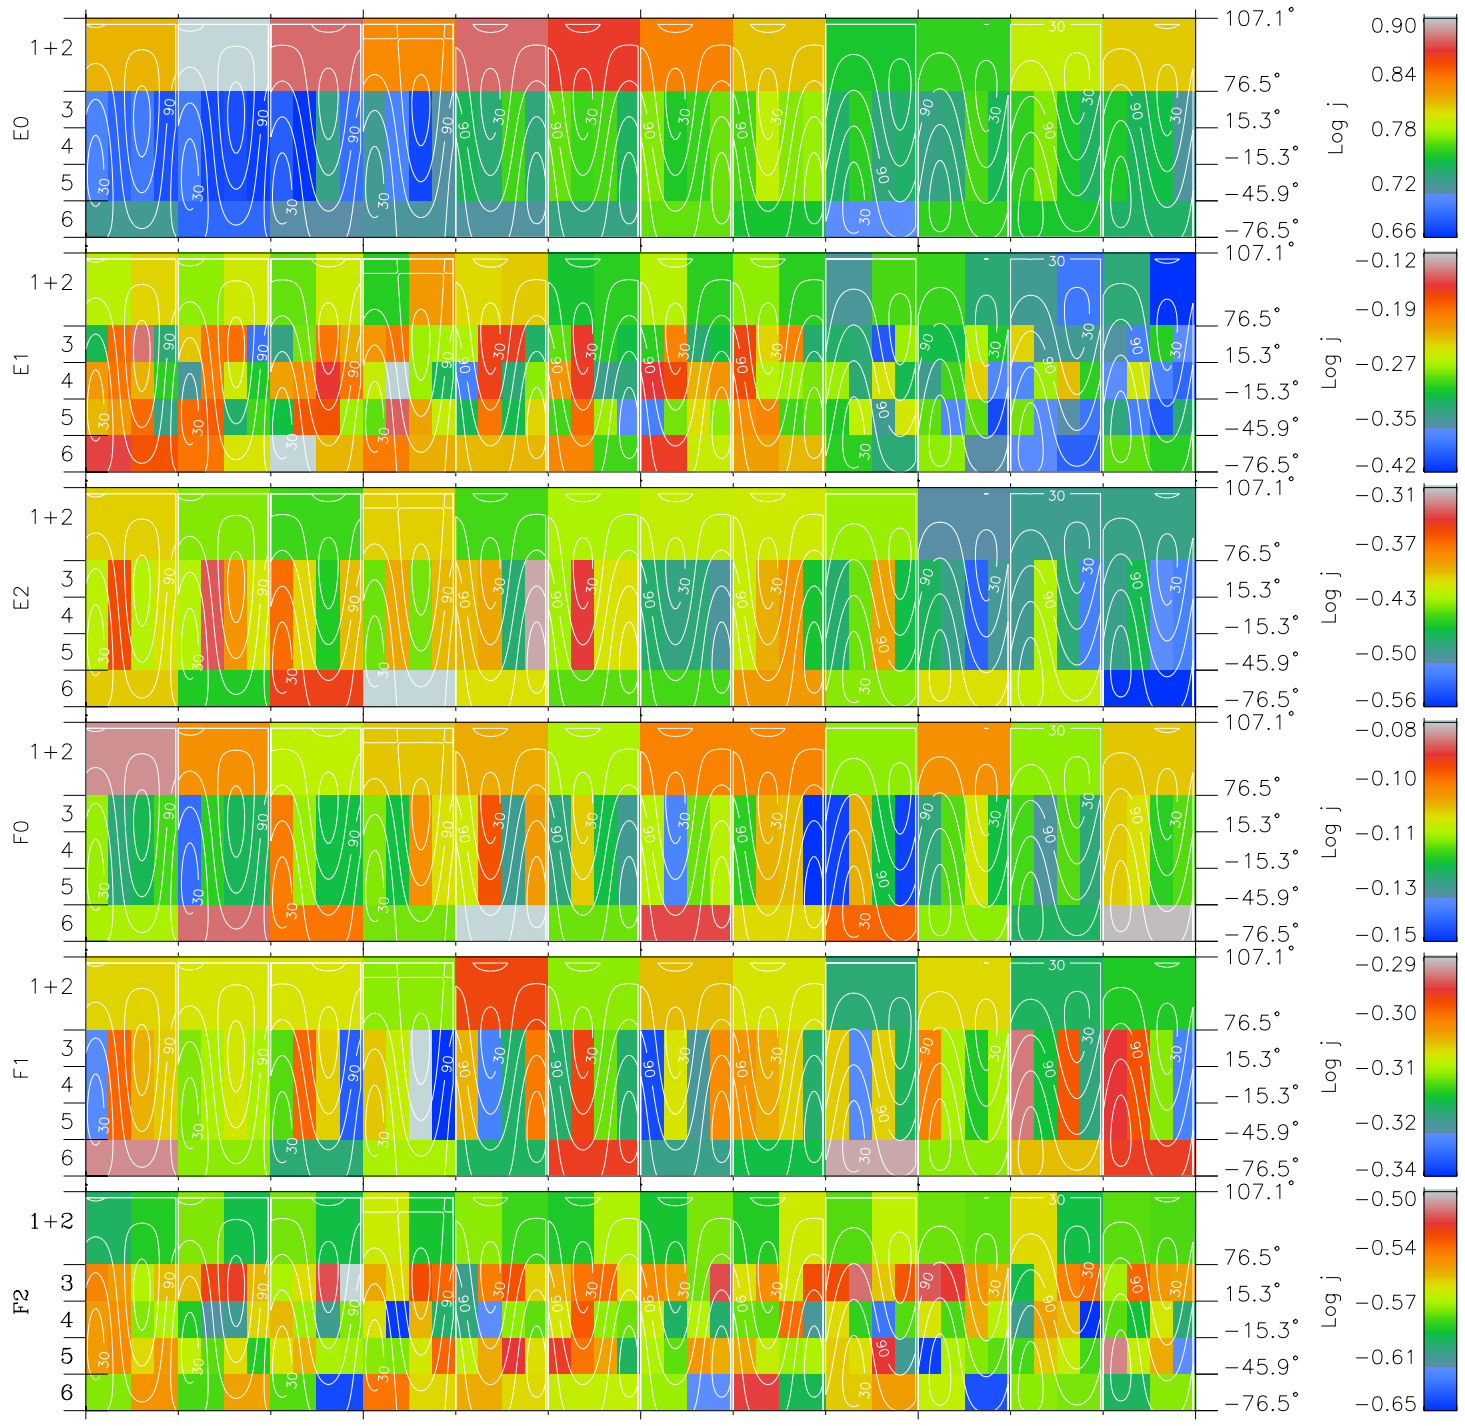

Galileo EPD Real Time All-Sky Anisotropies 01017

Software Version: RTSKY_FLUX V 1.20
 Data Production: 18-05-01
 Plot Production: Mon Sep 17 23:24:33 2001
 Color File: wondr3
 Geofactor File: 1.1

00:00:00 2001-017	17-06	17-12	17-18	00:00:00 2001-018	
+	+	+	+	+	X JSE(R _j)
41.68	41.68	41.68	41.68	41.68	Y JSE(R _j)
121.70	122.72	123.72	124.72	125.70	Z JSE(R _j)
2.18	2.22	2.26	2.30	2.34	

- ◇ = Jupiter look direction
- = Corotation look direction