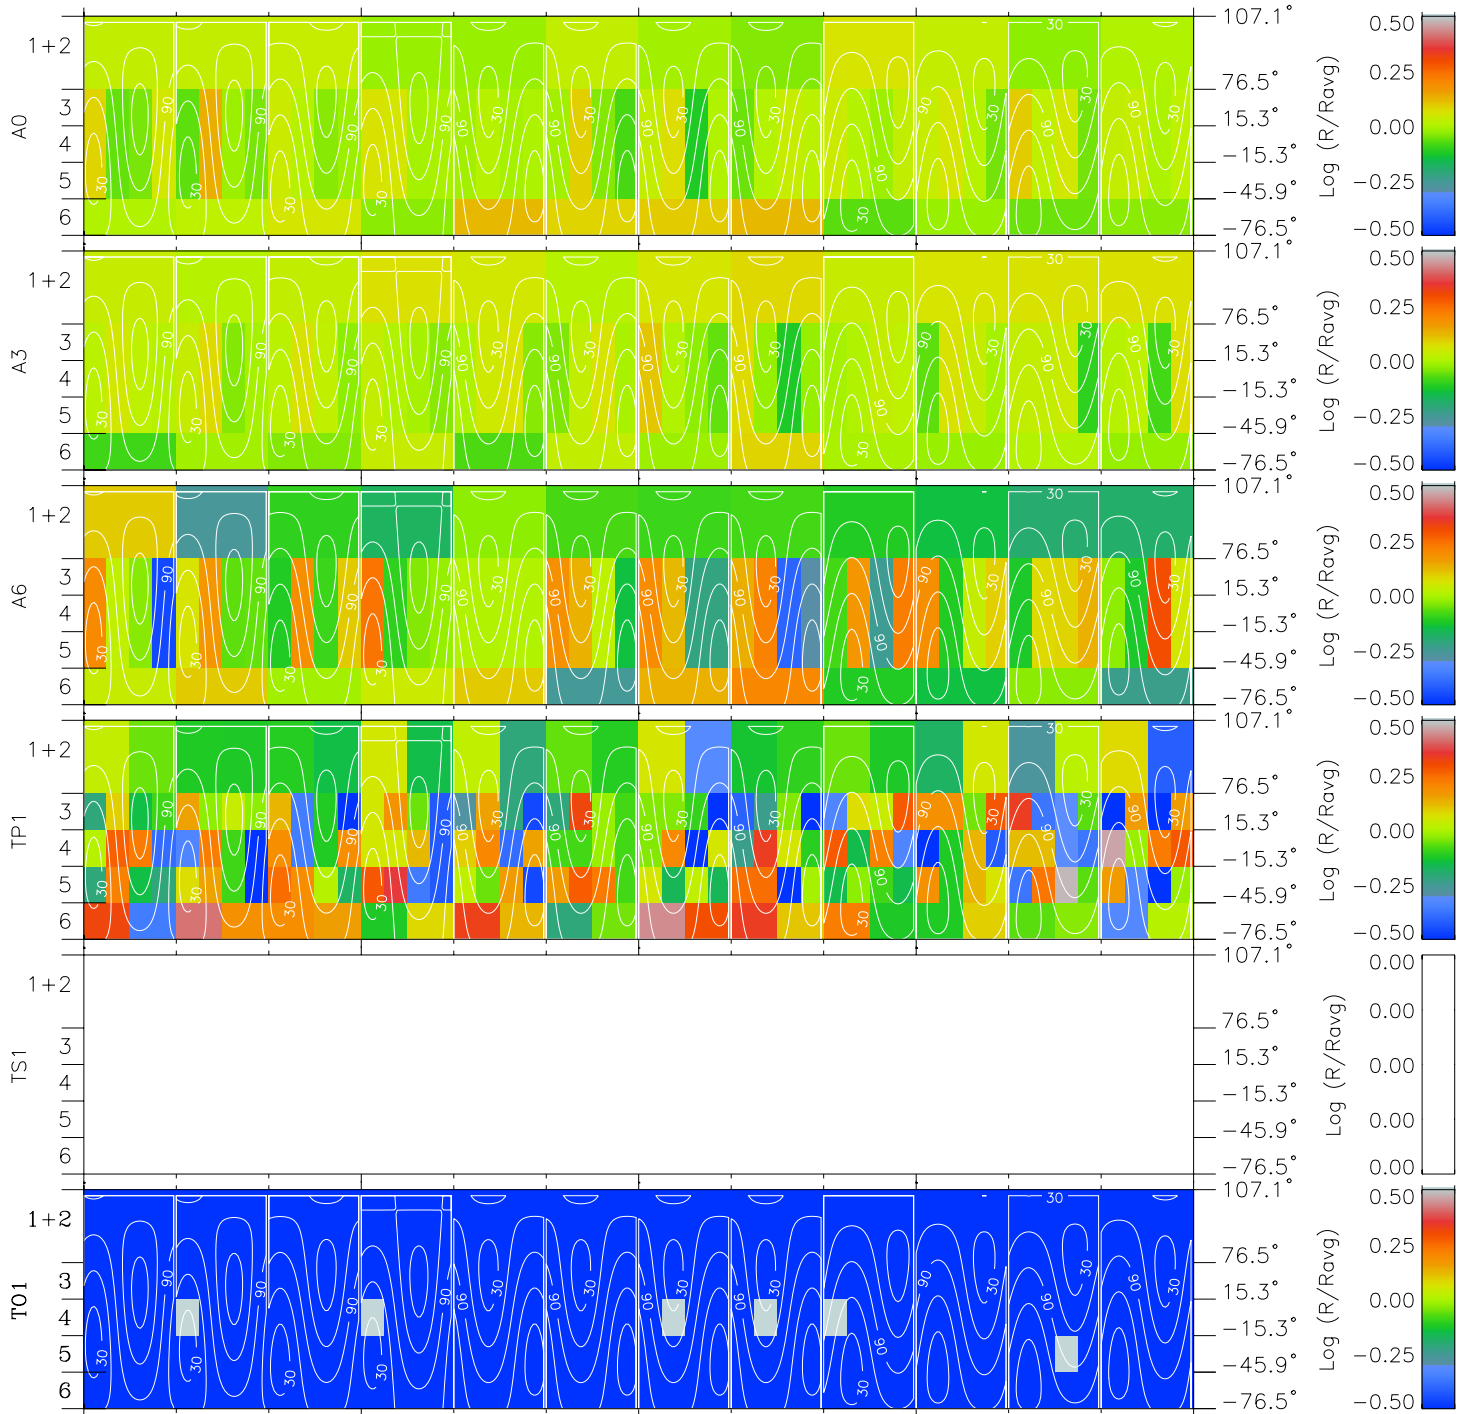

# Galileo EPD Real Time All-Sky Anisotropies 01017

Software Version: RTSKY\_MEAN V 1.20  
 Data Production: 18-05-01  
 Plot Production: Mon Sep 17 23:24:13 2001  
 Color File: wondr3  
 Geofactor File: 1.1

00:00:00  
2001-017

17-06

17-12

17-18

00:00:00  
2001-018

+  
41.68  
121.70  
2.18

+  
41.68  
122.72  
2.22

+  
41.68  
123.72  
2.26

+  
41.68  
124.72  
2.30

+  
41.68  
125.70  
2.34

X JSE( $R_j$ )  
Y JSE( $R_j$ )  
Z JSE( $R_j$ )

- ◇ = Jupiter look direction
- = Corotation look direction