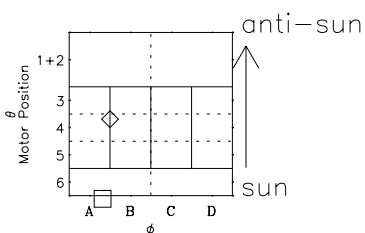

Galileo EPD Real-Time Six-Sector 01017

Software Version: RTLINE_R6 V 1.20
Data Production: 18-05-01
Plot Production: Mon Sep 17 23:26:01 2001

◇ = Jupiter look direction
□ = Corotation look direction