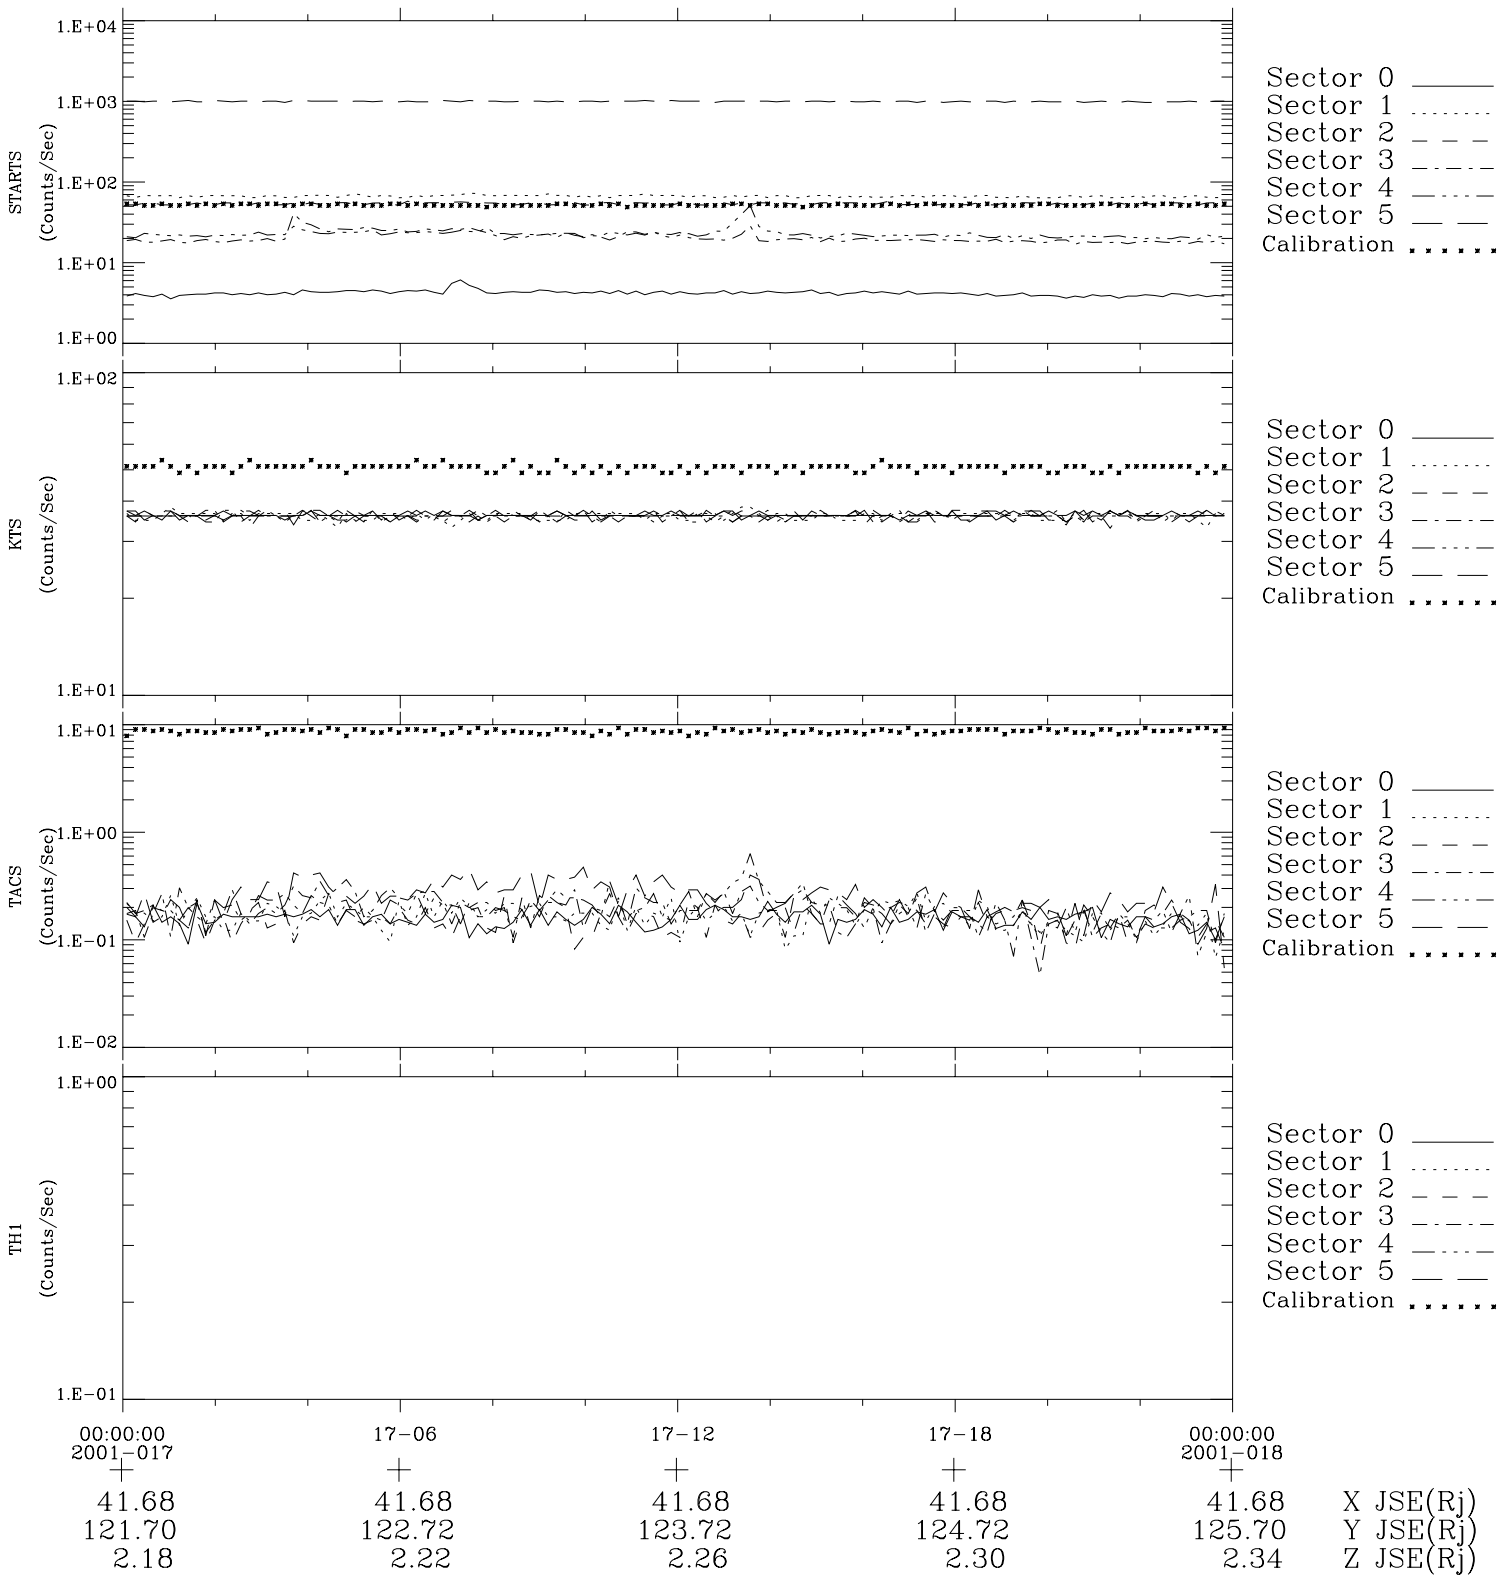

Galileo EPD Real-Time Six-Sector 01017

Software Version: RTLINE_R6 V 1.20
Data Production: 18-05-01
Plot Production: Mon Sep 17 23:26:01 2001

◇ = Jupiter look direction
□ = Corotation look direction