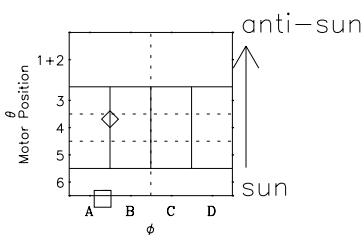

Galileo EPD Real-Time Six-Sector 01017

Software Version: RTLINE_R6 V 1.20
Data Production: 18-05-01
Plot Production: Mon Sep 17 23:25:59 2001

◇ = Jupiter look direction
□ = Corotation look direction