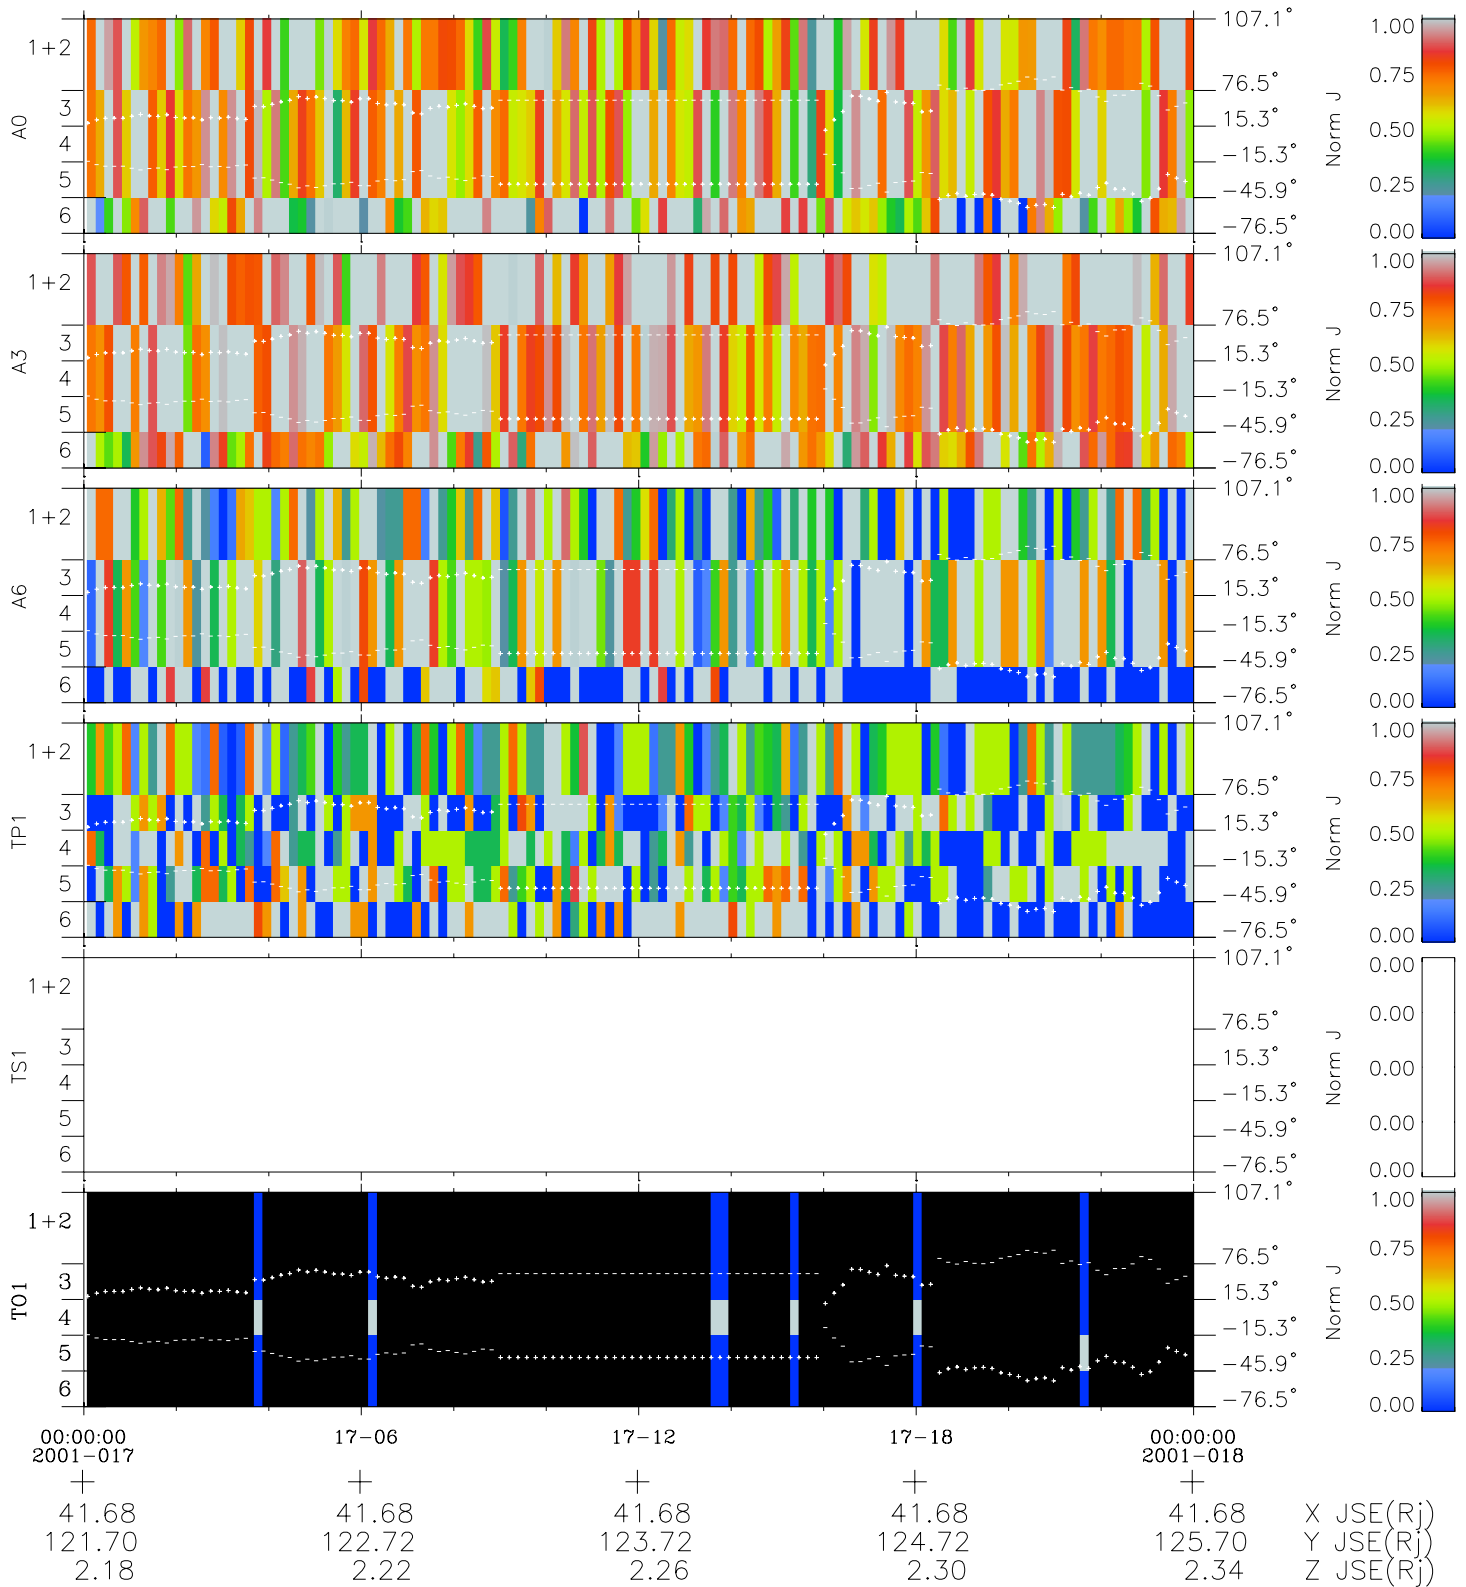

Galileo EPD Real Elevation Anisotropies 01017

Software Version: RTELEV_NORM V 1.20
Data Production: 18-05-01
Plot Production: Mon Sep 17 23:25:13 2001
Color File: wondr3
Geofactor File: 1.1

- ◇ = Jupiter look direction
- = Corotation look direction