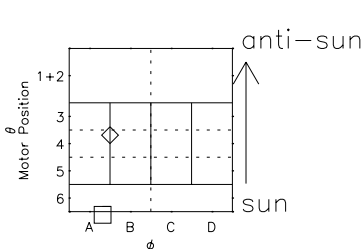

Galileo EPD Real Elevation Anisotropies 01017

Software Version: RTELEV_NORM V 1.20
Data Production: 18-05-01
Plot Production: Mon Sep 17 23:25:13 2001
Color File: wondr3
Geofactor File: 1.1

- ◇ = Jupiter look direction
- = Corotation look direction