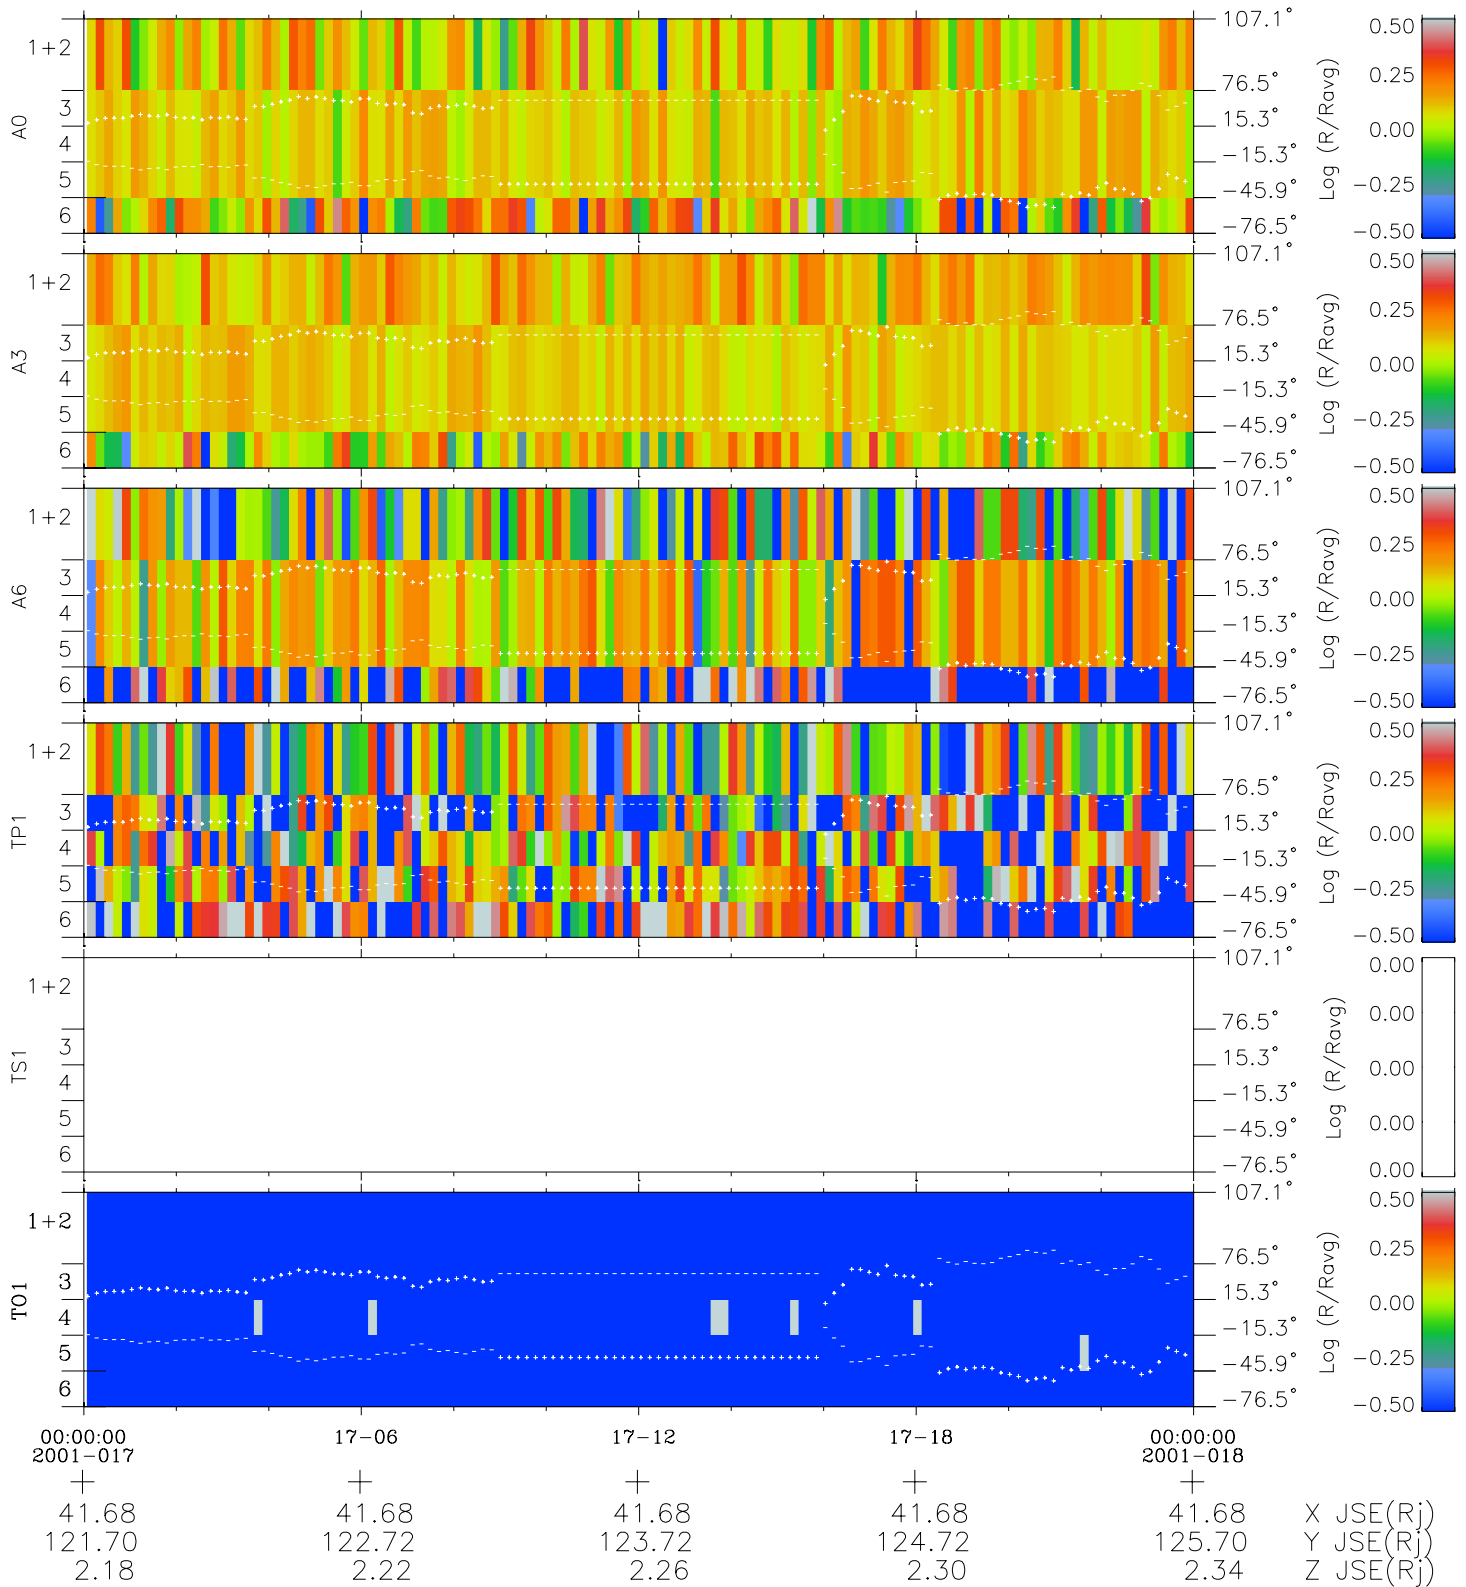

Galileo EPD Real Elevation Anisotropies 01017

Software Version: RTELEV_MEAN V 1.20
Data Production: 18-05-01
Plot Production: Mon Sep 17 23:24:52 2001
Color File: wondr3
Geofactor File: 1.1

- ◇ = Jupiter look direction
- = Corotation look direction