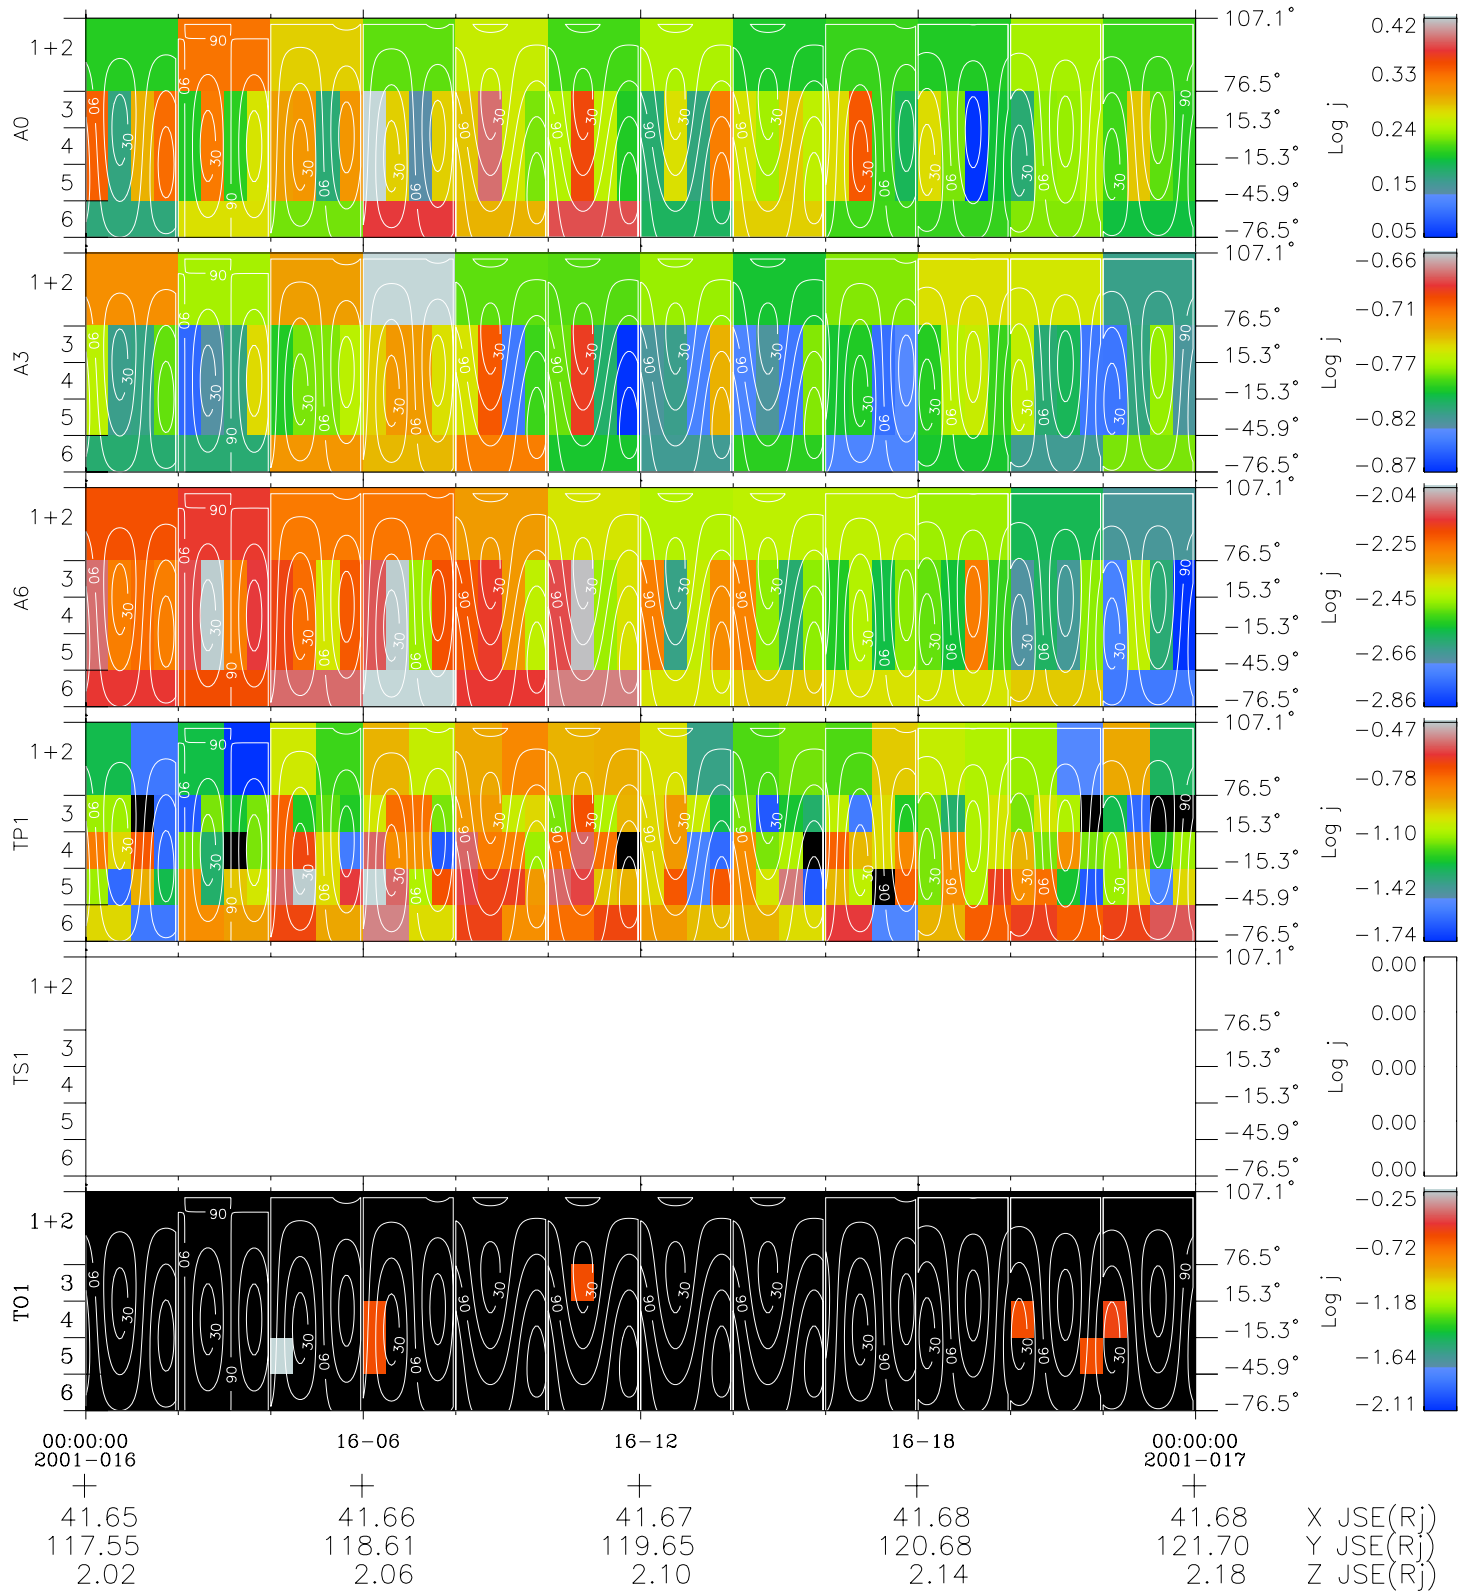

Galileo EPD Real Time All-Sky Anisotropies 01016

Software Version: RTSKY_FLUX V 1.20
 Data Production: 18-05-01
 Plot Production: Mon Sep 17 23:16:40 2001
 Color File: wondr3
 Geofactor File: 1.1

- ◇ = Jupiter look direction
- = Corotation look direction