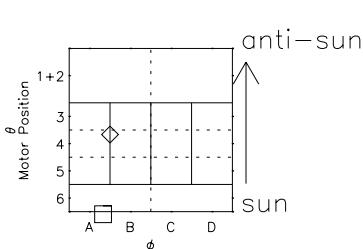

Galileo EPD Real Time All-Sky Anisotropies 01016

Software Version: RTSKY_FLUX V 1.20
 Data Production: 18-05-01
 Plot Production: Mon Sep 17 23:16:40 2001
 Color File: wondr3
 Geofactor File: 1.1

- ◇ = Jupiter look direction
- = Corotation look direction