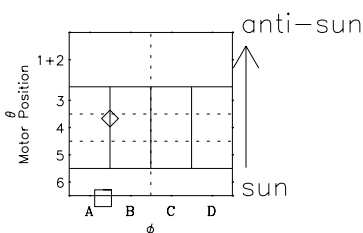

# Galileo EPD Real-Time Six-Sector 01016

Software Version: RTLINE\_R6 V 1.20  
Data Production: 18-05-01  
Plot Production: Mon Sep 17 23:18:14 2001

◇ = Jupiter look direction  
□ = Corotation look direction