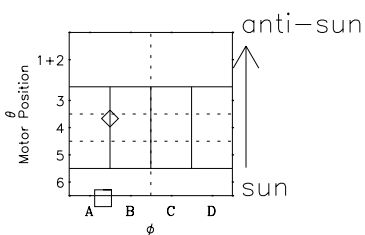

Galileo EPD Real-Time Six-Sector 01016

Software Version: RTLINE_R6 V 1.20
Data Production: 18-05-01
Plot Production: Mon Sep 17 23:18:13 2001

◇ = Jupiter look direction
□ = Corotation look direction