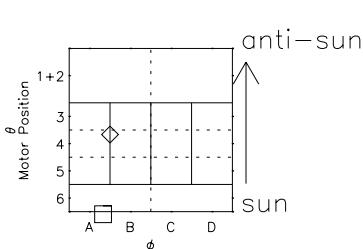

Galileo EPD Real Elevation Anisotropies 01016

Software Version: RTELEV_MEAN V 1.20
 Data Production: 18-05-01
 Plot Production: Mon Sep 17 23:17:10 2001
 Color File: wondr3
 Geofactor File: 1.1

- ◇ = Jupiter look direction
- = Corotation look direction