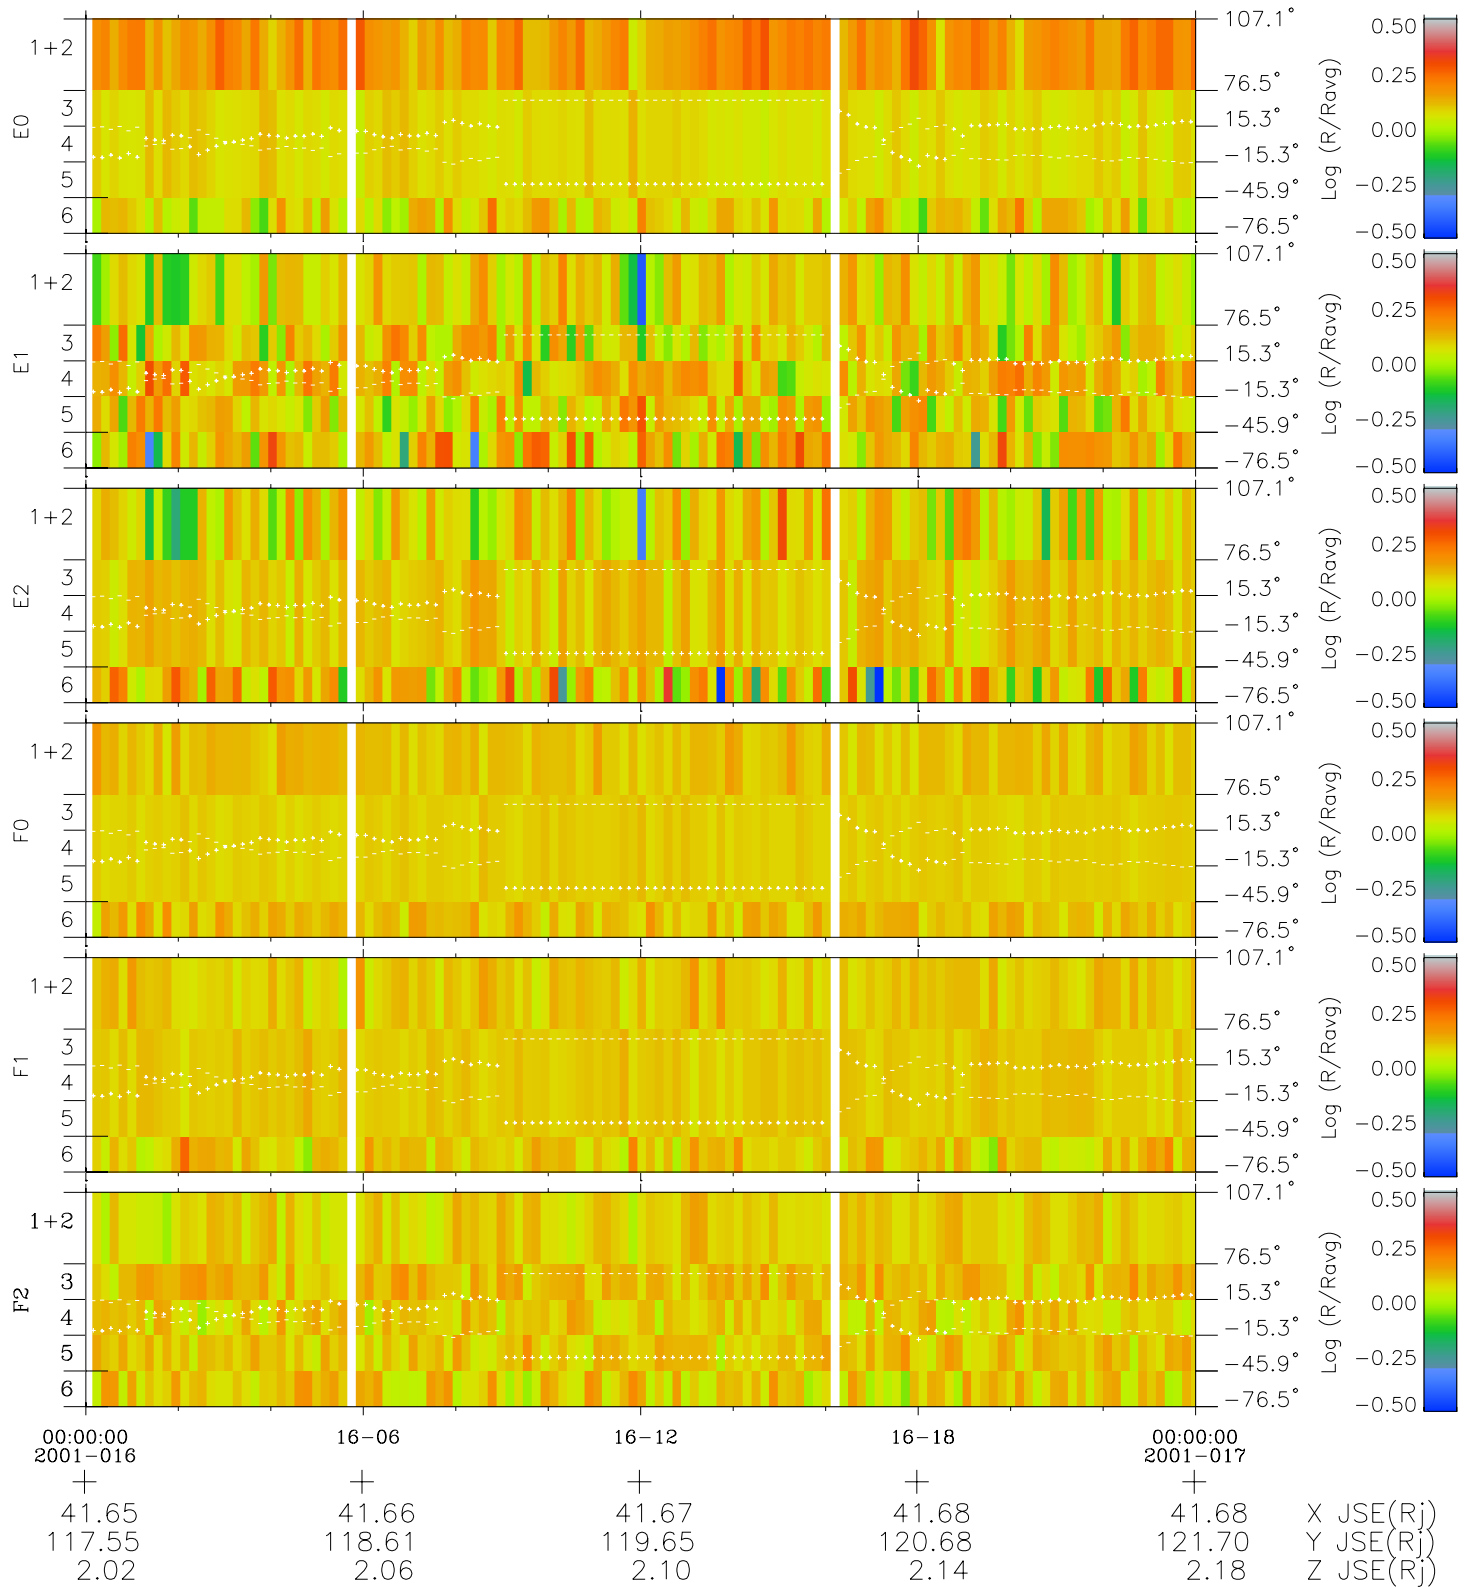

Galileo EPD Real Elevation Anisotropies 01016

Software Version: RTELEV_MEAN V 1.20
 Data Production: 18-05-01
 Plot Production: Mon Sep 17 23:17:10 2001
 Color File: wondr3
 Geofactor File: 1.1

- ◇ = Jupiter look direction
- = Corotation look direction