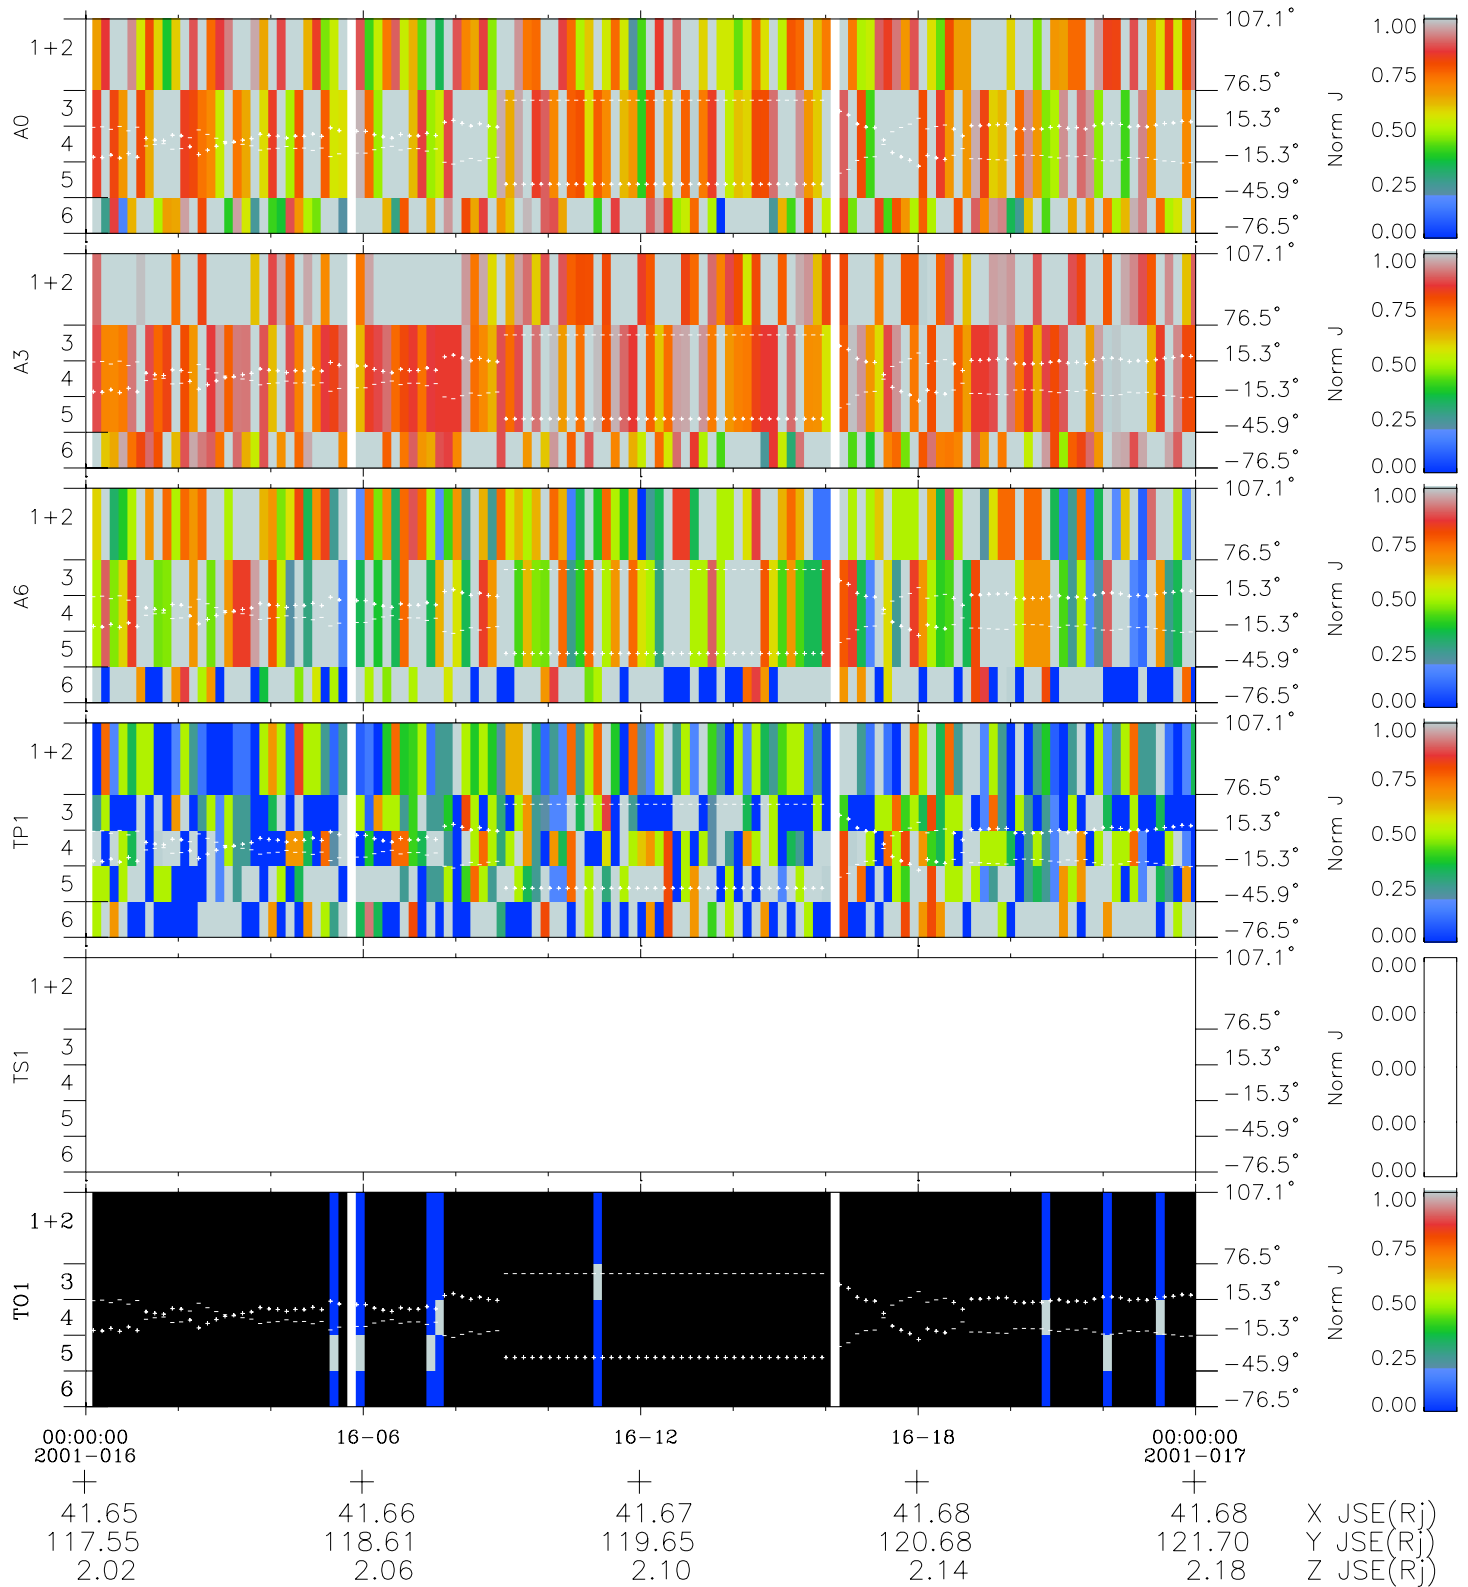

Galileo EPD Real Elevation Anisotropies 01016

Software Version: RTELEV_NORM V 1.20
Data Production: 18-05-01
Plot Production: Mon Sep 17 23:17:26 2001
Color File: wondr3
Geofactor File: 1.1

- ◇ = Jupiter look direction
- = Corotation look direction