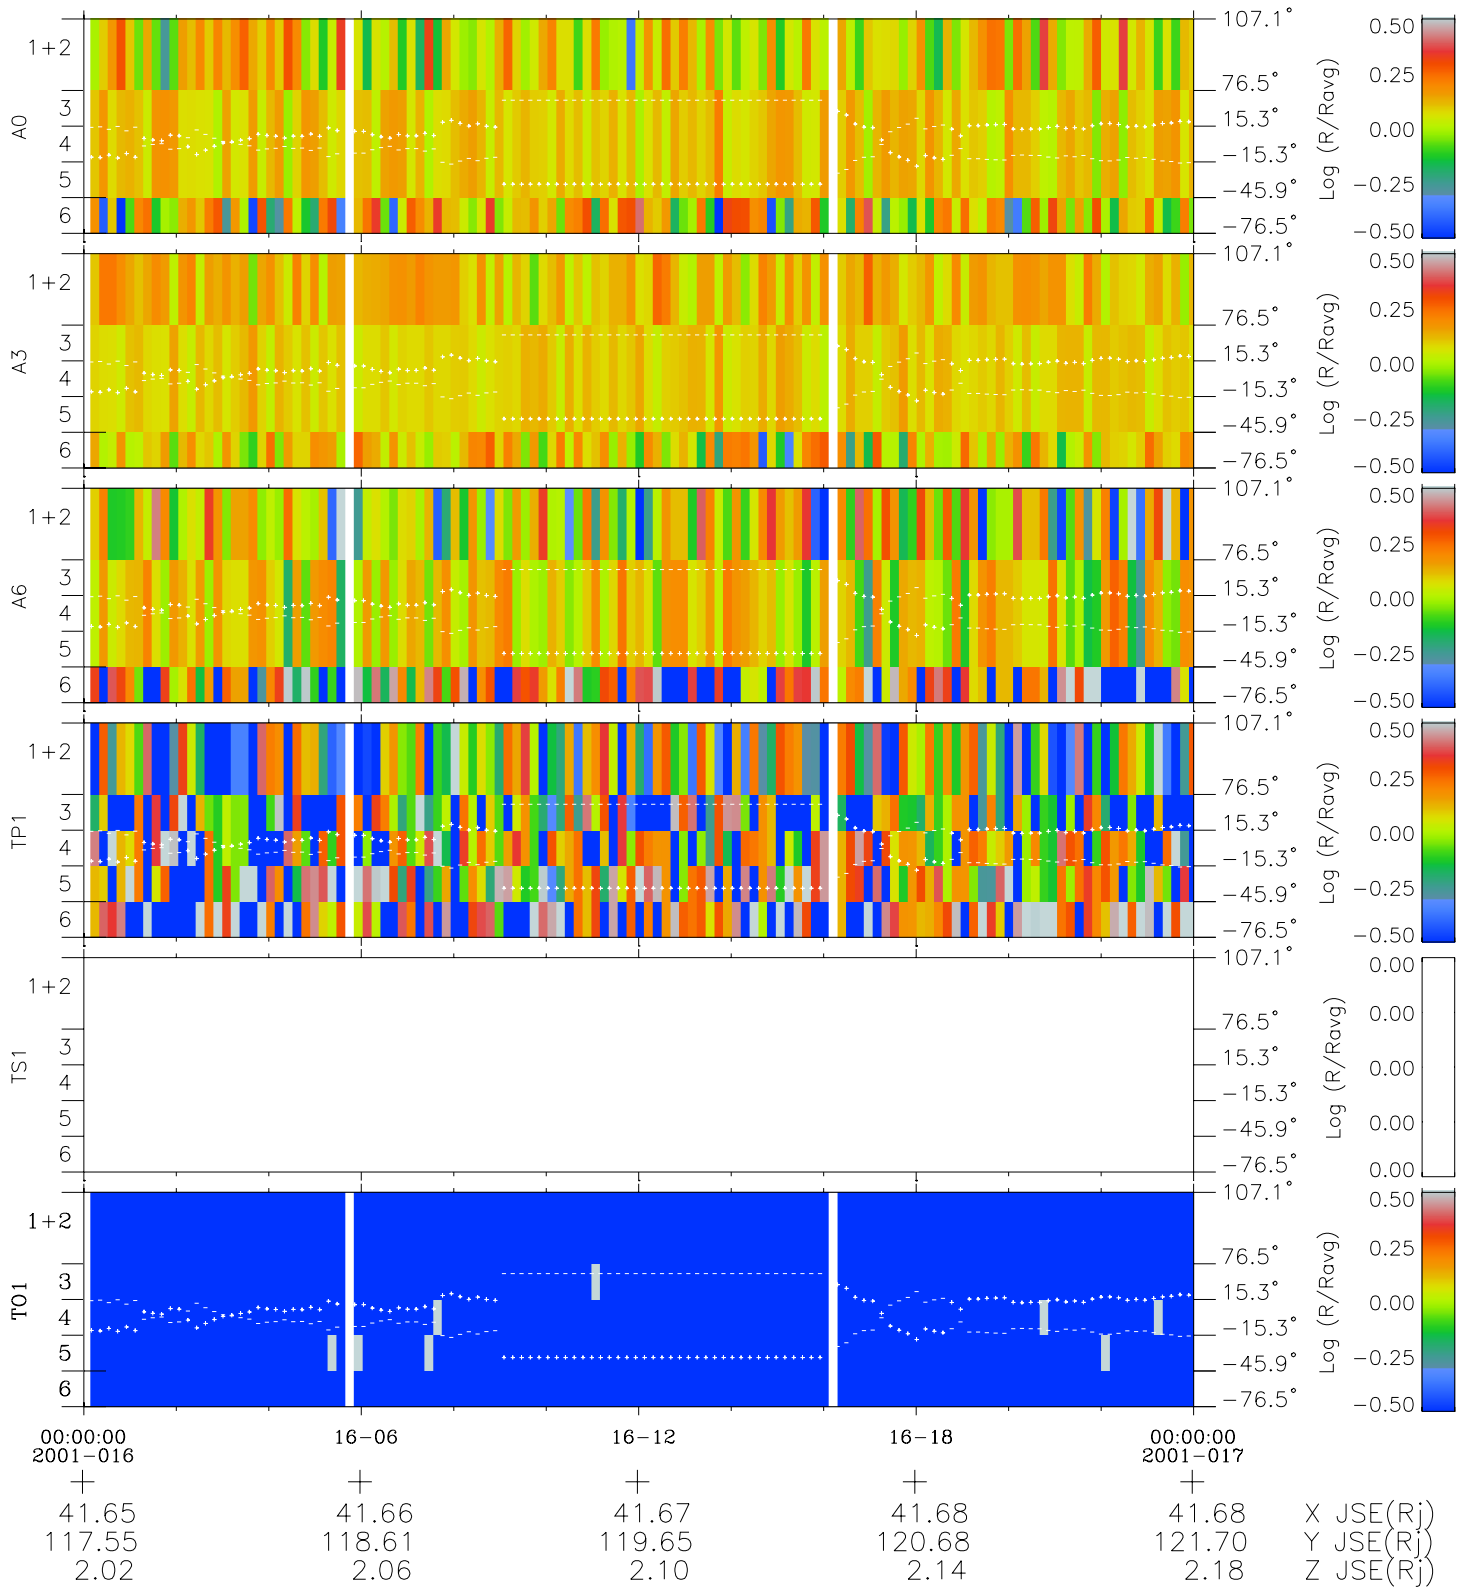

Galileo EPD Real Elevation Anisotropies 01016

Software Version: RTELEV_MEAN V 1.20
 Data Production: 18-05-01
 Plot Production: Mon Sep 17 23:17:05 2001
 Color File: wondr3
 Geofactor File: 1.1

- ◇ = Jupiter look direction
- = Corotation look direction