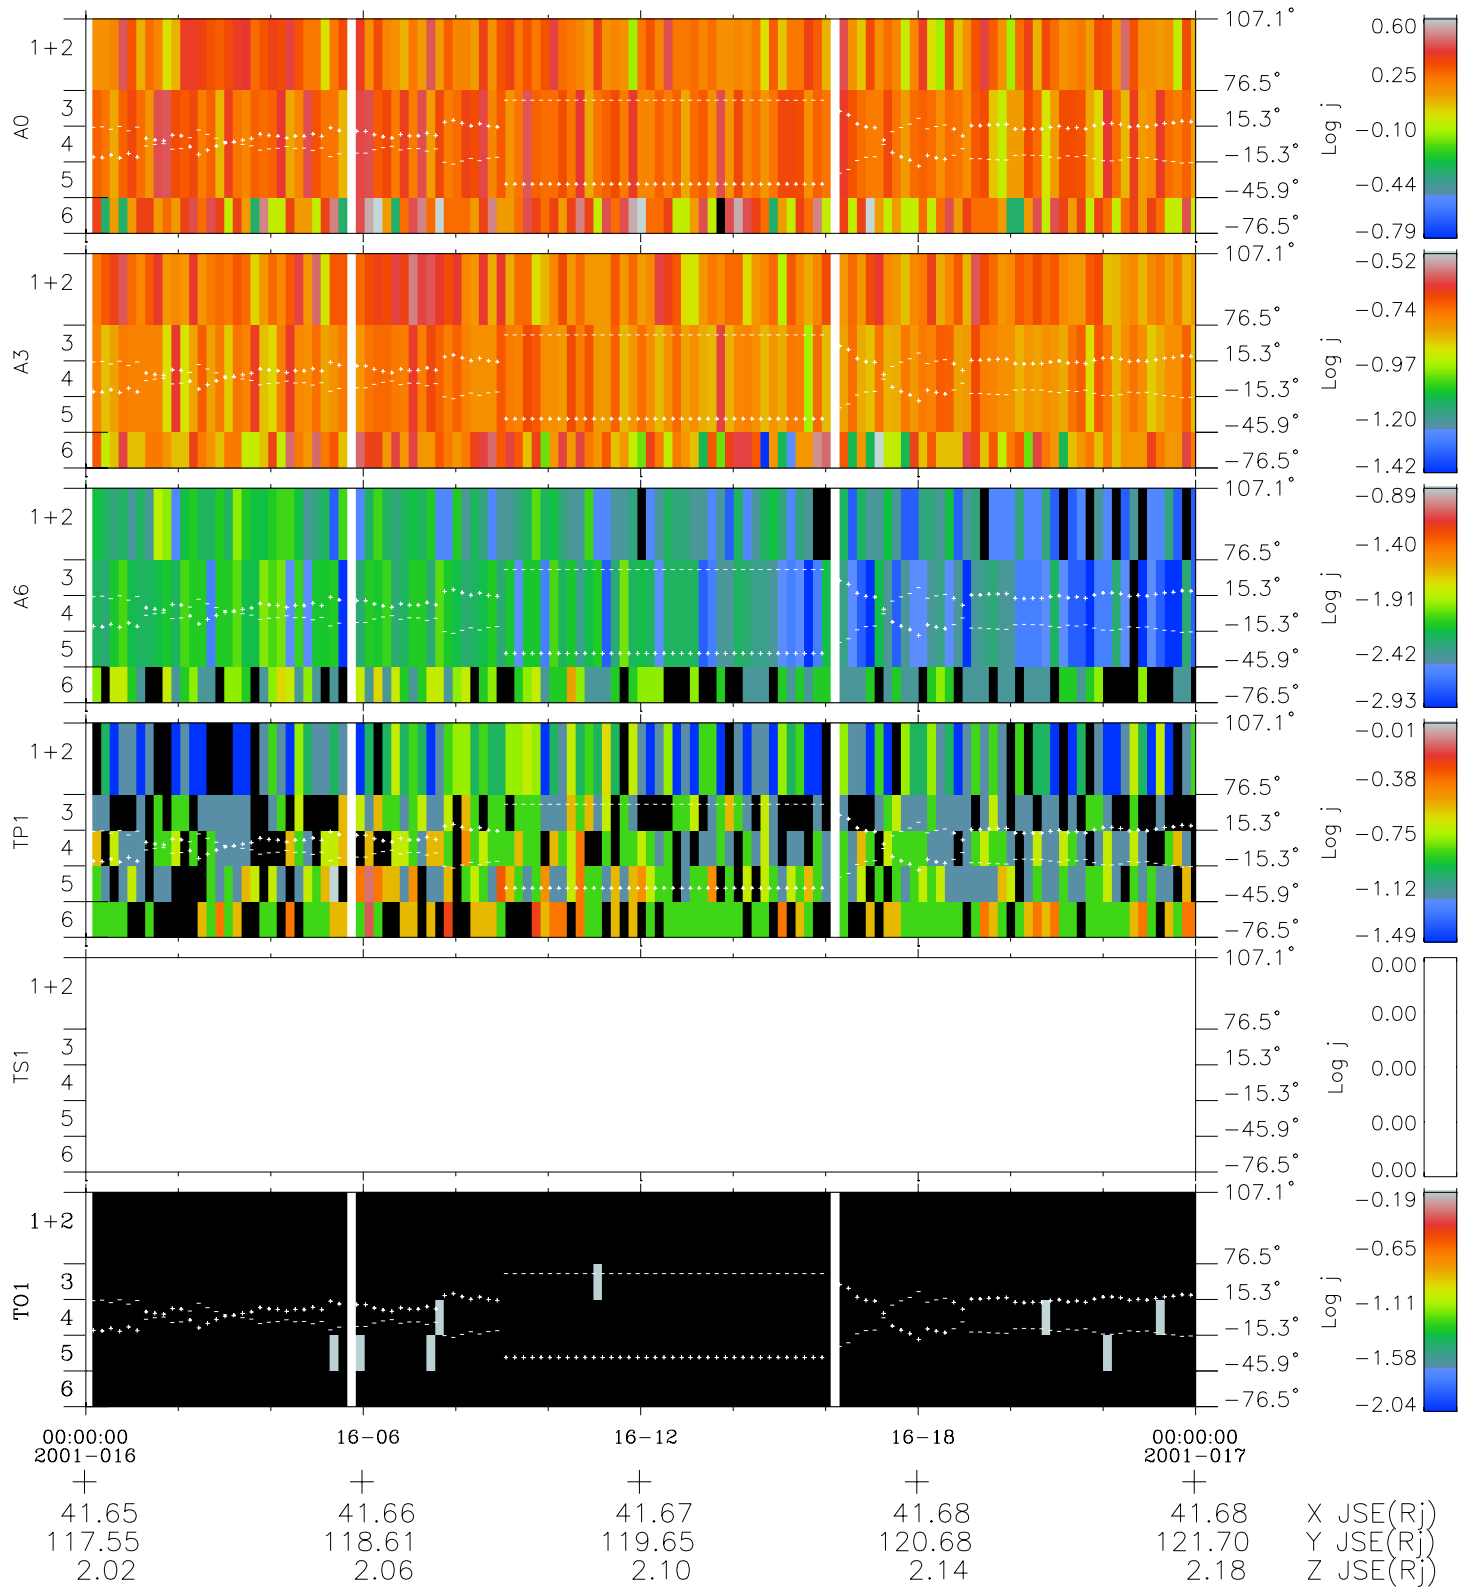

# Galileo EPD Real Elevation Anisotropies 01016

Software Version: RTELEV\_FLUX V 1.20  
 Data Production: 18-05-01  
 Plot Production: Mon Sep 17 23:17:16 2001  
 Color File: wondr3  
 Geofactor File: 1.1

- ◇ = Jupiter look direction
- = Corotation look direction