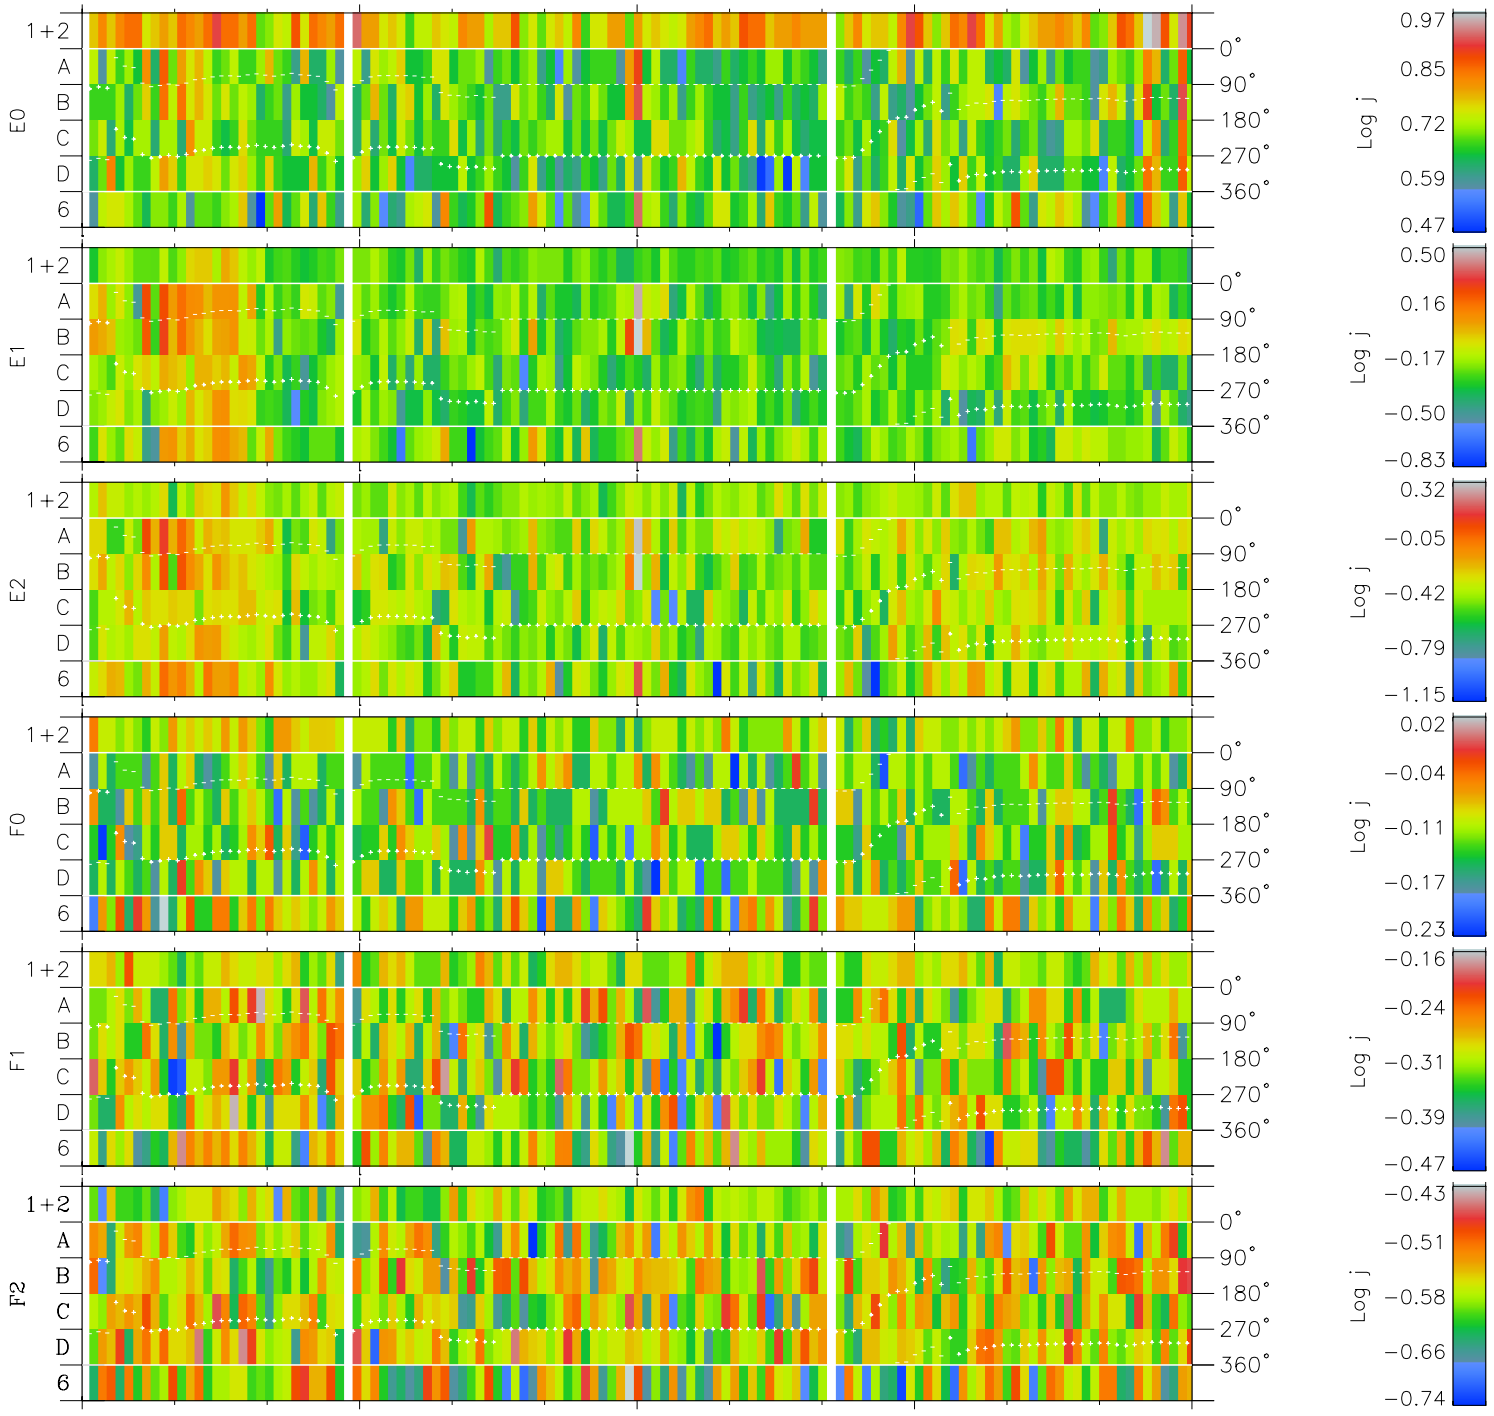

Galileo EPD Real Time Azimuth Anisotropies 01016

Software Version: RTAZIM_FLUX V 1.20
 Data Production: 18-05-01
 Plot Production: Mon Sep 17 23:17:51 2001
 Color File: wondr3
 Geofactor File: 1.1

00:00:00 2001-016	16-06	16-12	16-18	00:00:00 2001-017	
+	+	+	+	+	X JSE(R _j)
41.65	41.66	41.67	41.68	41.68	Y JSE(R _j)
117.55	118.61	119.65	120.68	121.70	Z JSE(R _j)
2.02	2.06	2.10	2.14	2.18	

- ◇ = Jupiter look direction
- = Corotation look direction