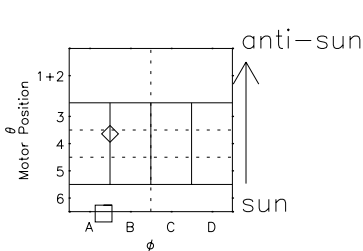

# Galileo EPD Real Time R6 Ions Spectra 01015

Software Version: RTSPEC\_R6 V 1.20  
 Data Production: 18-05-01  
 Plot Production: Mon Sep 17 23:08:11 2001  
 Color File: wondr3  
 Geofactor File: 1.1

- ◇ = Jupiter look direction
- = Corotation look direction