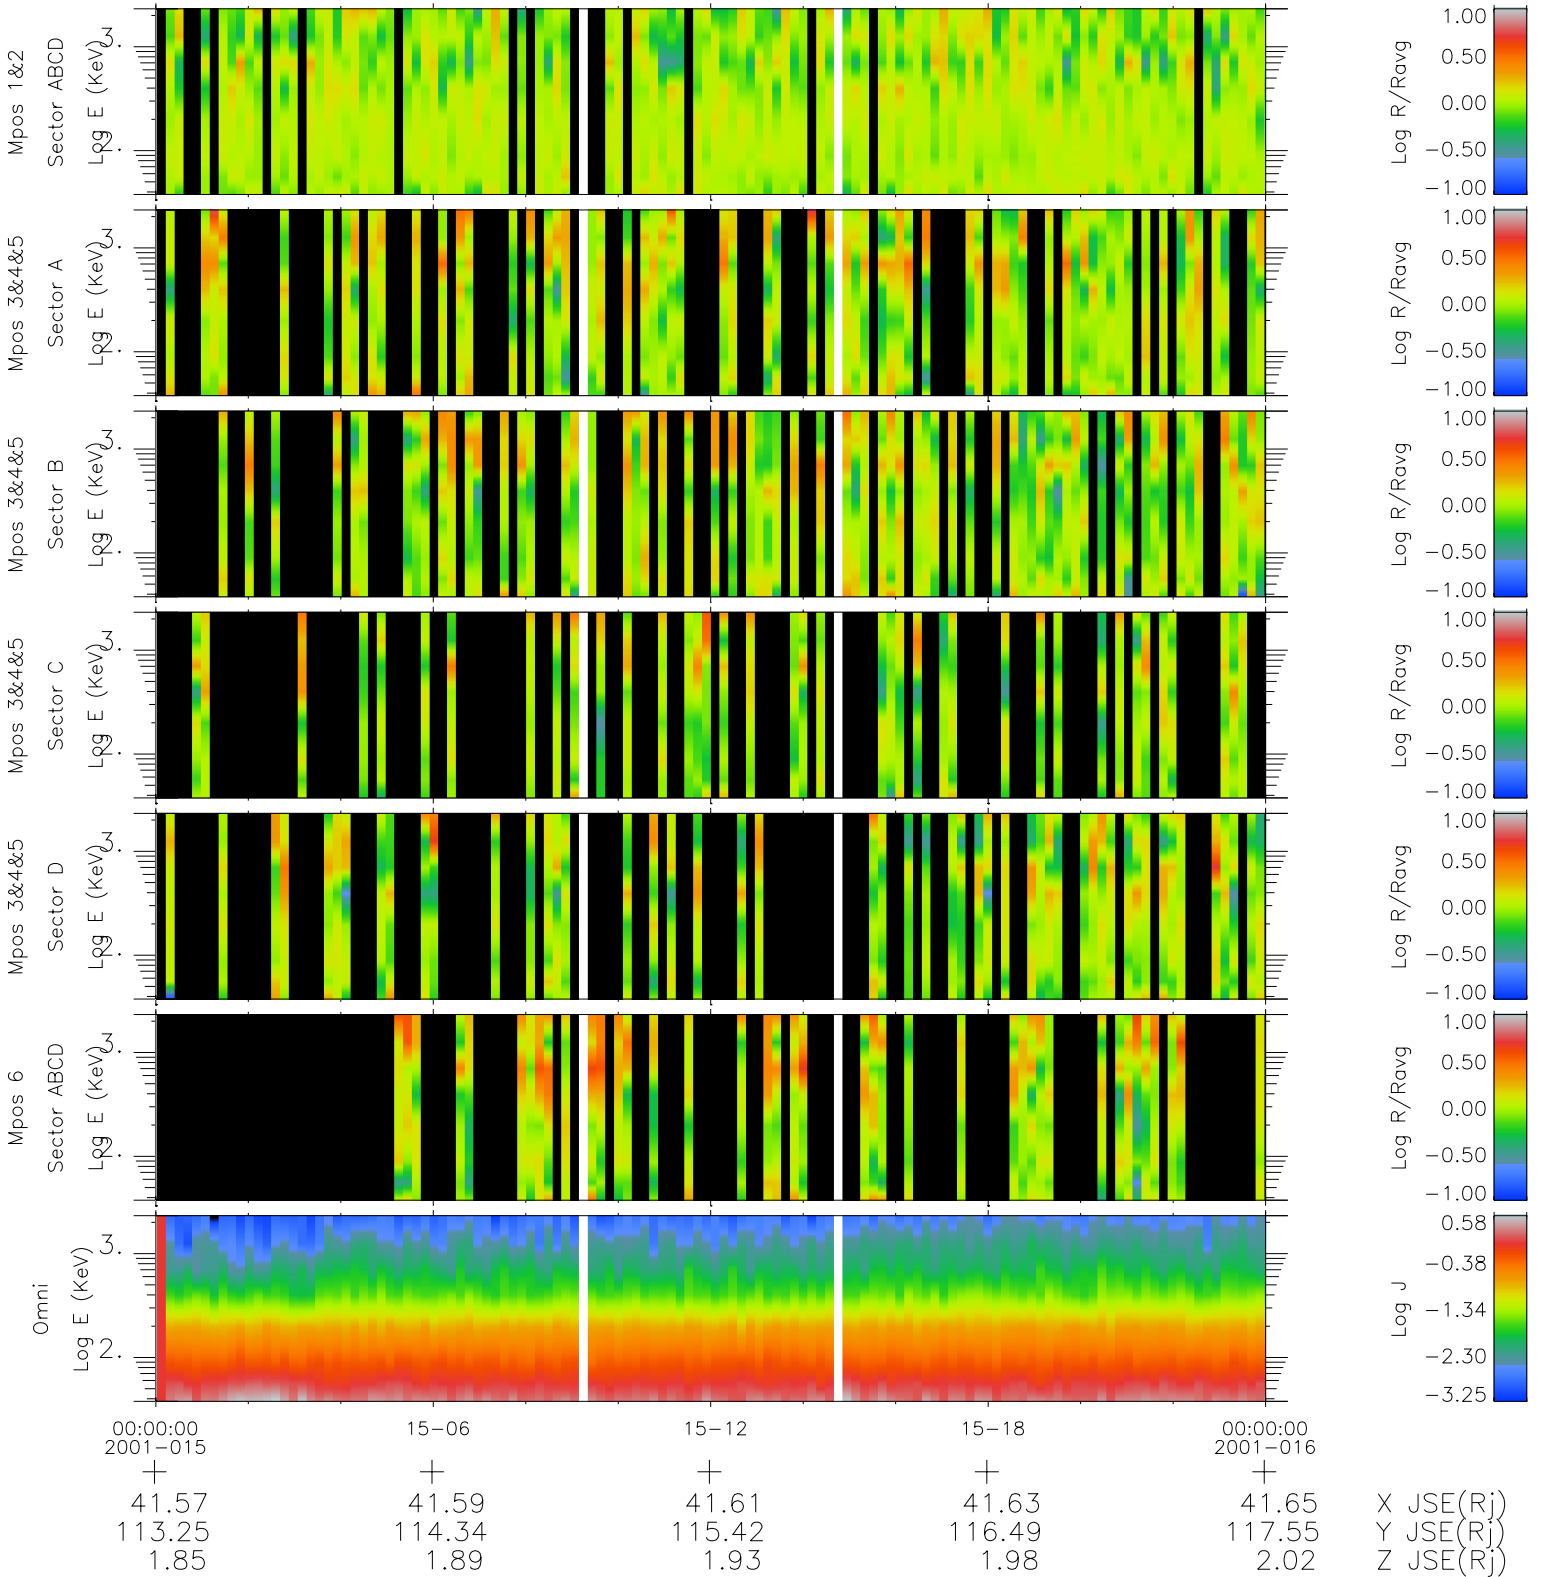

# Galileo EPD Real Time R6 Ions Spectra 01015

Software Version: RTSPEC\_R6 V 1.20  
 Data Production: 18-05-01  
 Plot Production: Mon Sep 17 23:08:11 2001  
 Color File: wondr3  
 Geofactor File: 1.1

- ◇ = Jupiter look direction
- = Corotation look direction