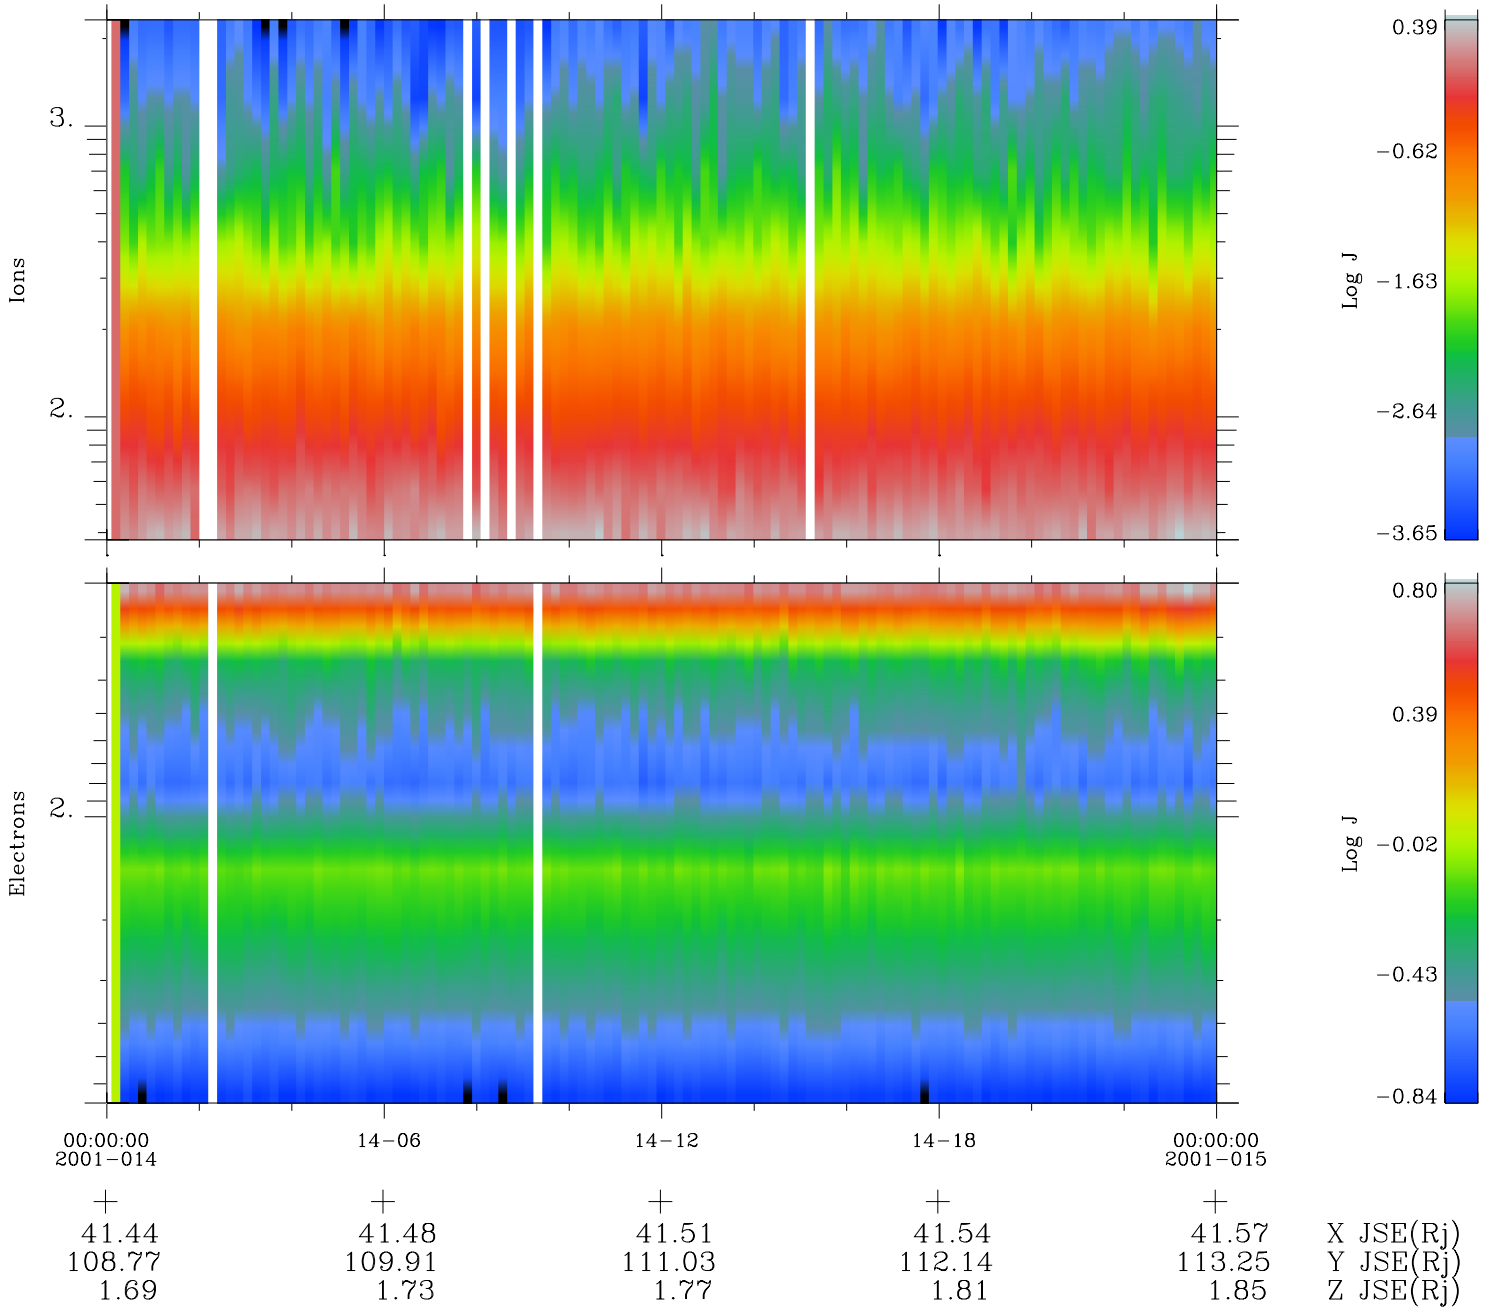

# Galileo EPD Real Time Omni Spectrum 01014

Software Version: RTSPEC\_OMNI V 1.20  
 Data Production: 18-05-01  
 Plot Production: Mon Sep 17 23:00:32 2001  
 Color File: wondr3  
 Geofactor File: 1.1

◇ = Jupiter look direction  
 □ = Corotation look direction