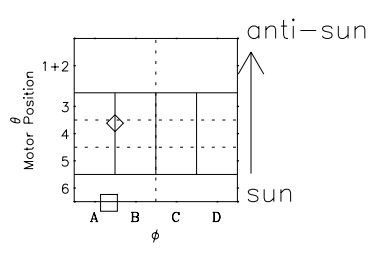

# Galileo EPD Real Time Omni Spectrum 01014

Software Version: RTSPEC\_OMNI V 1.20  
 Data Production: 18-05-01  
 Plot Production: Mon Sep 17 23:00:32 2001  
 Color File: wondr3  
 Geofactor File: 1.1

◇ = Jupiter look direction  
 □ = Corotation look direction