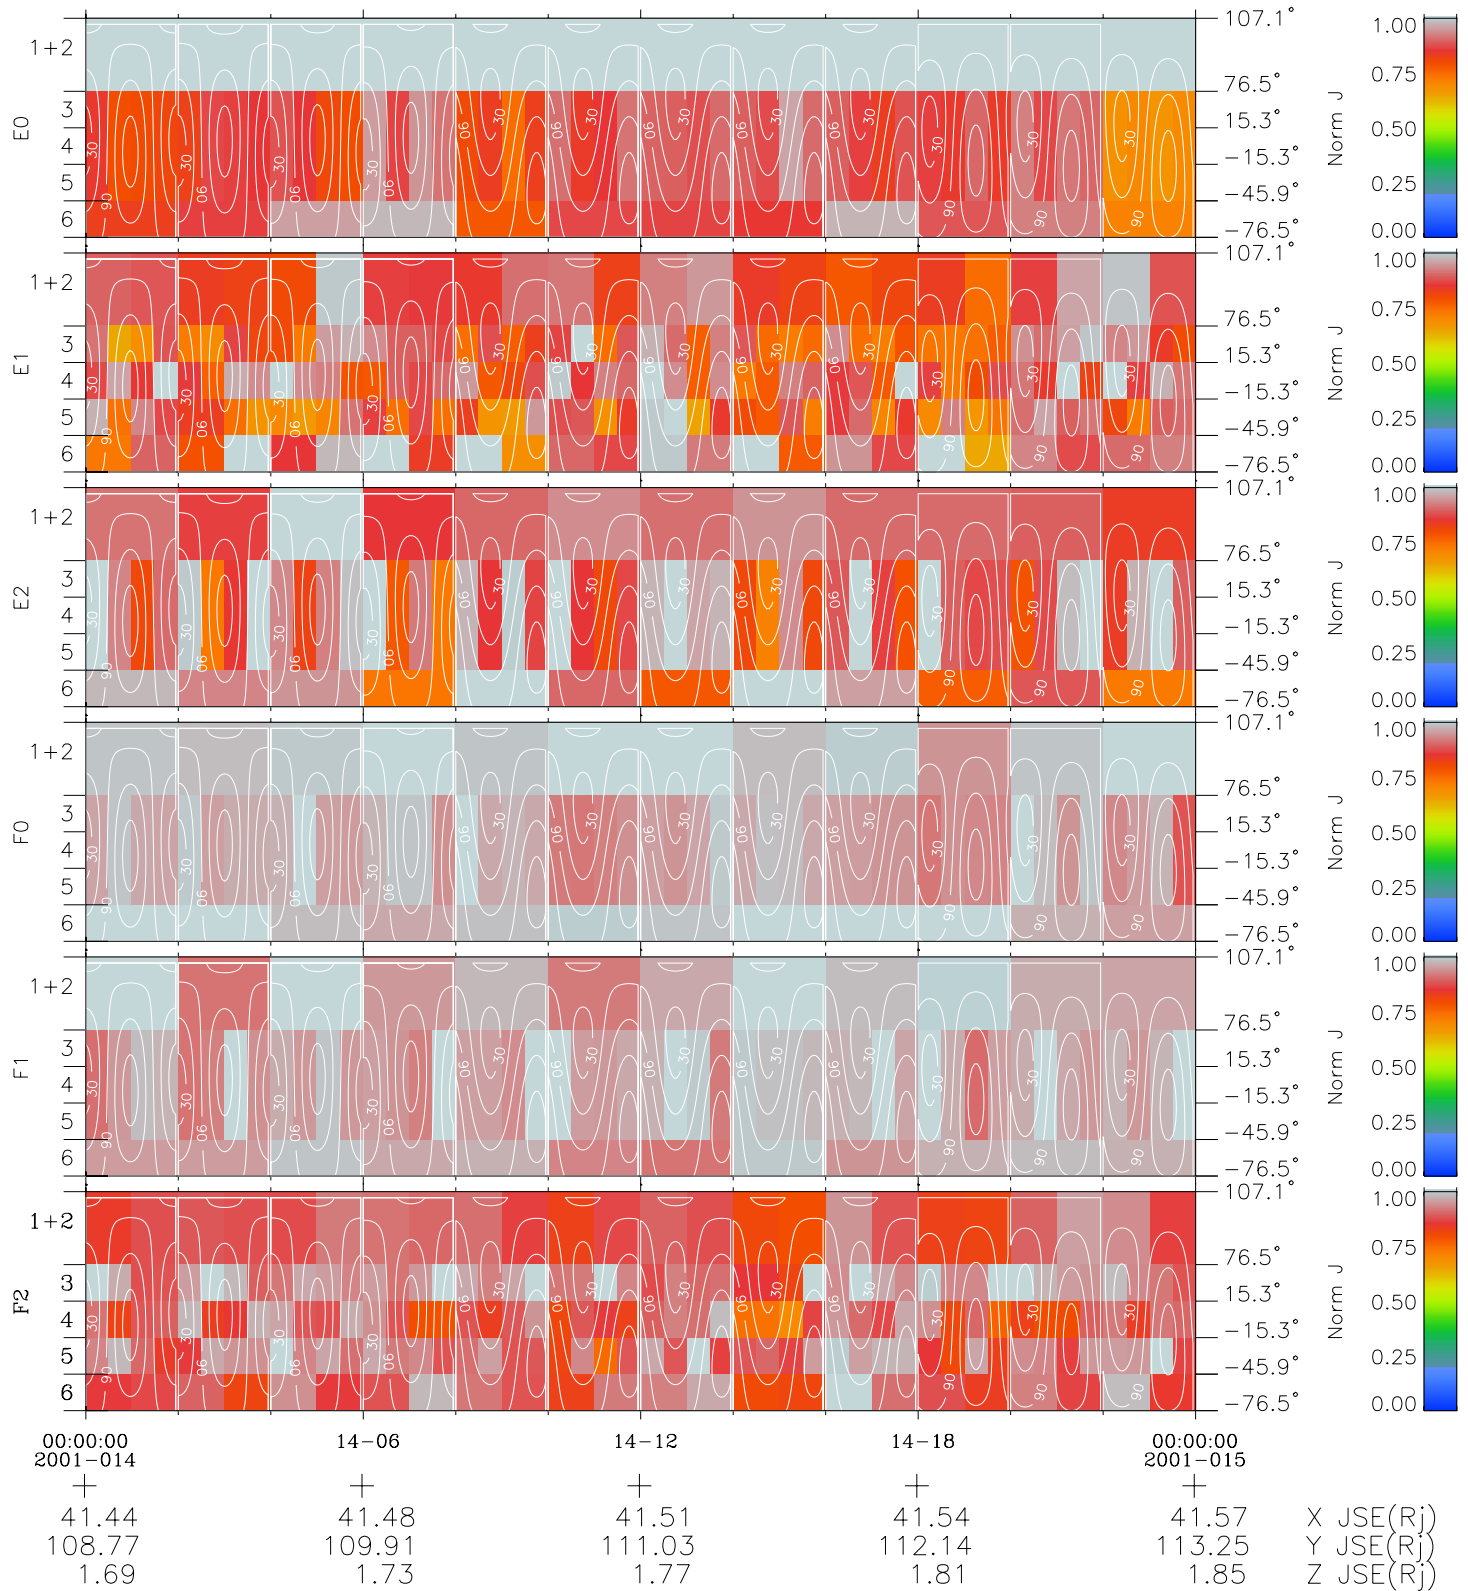

# Galileo EPD Real Time All-Sky Anisotropies 01014

Software Version: RTSKY\_NORM V 1.20  
 Data Production: 18-05-01  
 Plot Production: Mon Sep 17 23:01:12 2001  
 Color File: wondr3  
 Geofactor File: 1.1

- ◇ = Jupiter look direction
- = Corotation look direction