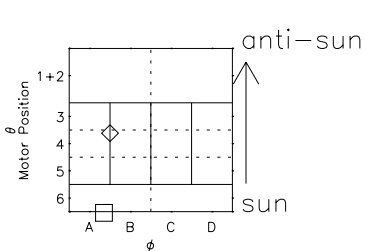

Galileo EPD Real Time All-Sky Anisotropies 01014

Software Version: RTSKY_FLUX V 1.20
 Data Production: 18-05-01
 Plot Production: Mon Sep 17 23:00:59 2001
 Color File: wondr3
 Geofactor File: 1.1

- ◇ = Jupiter look direction
- = Corotation look direction