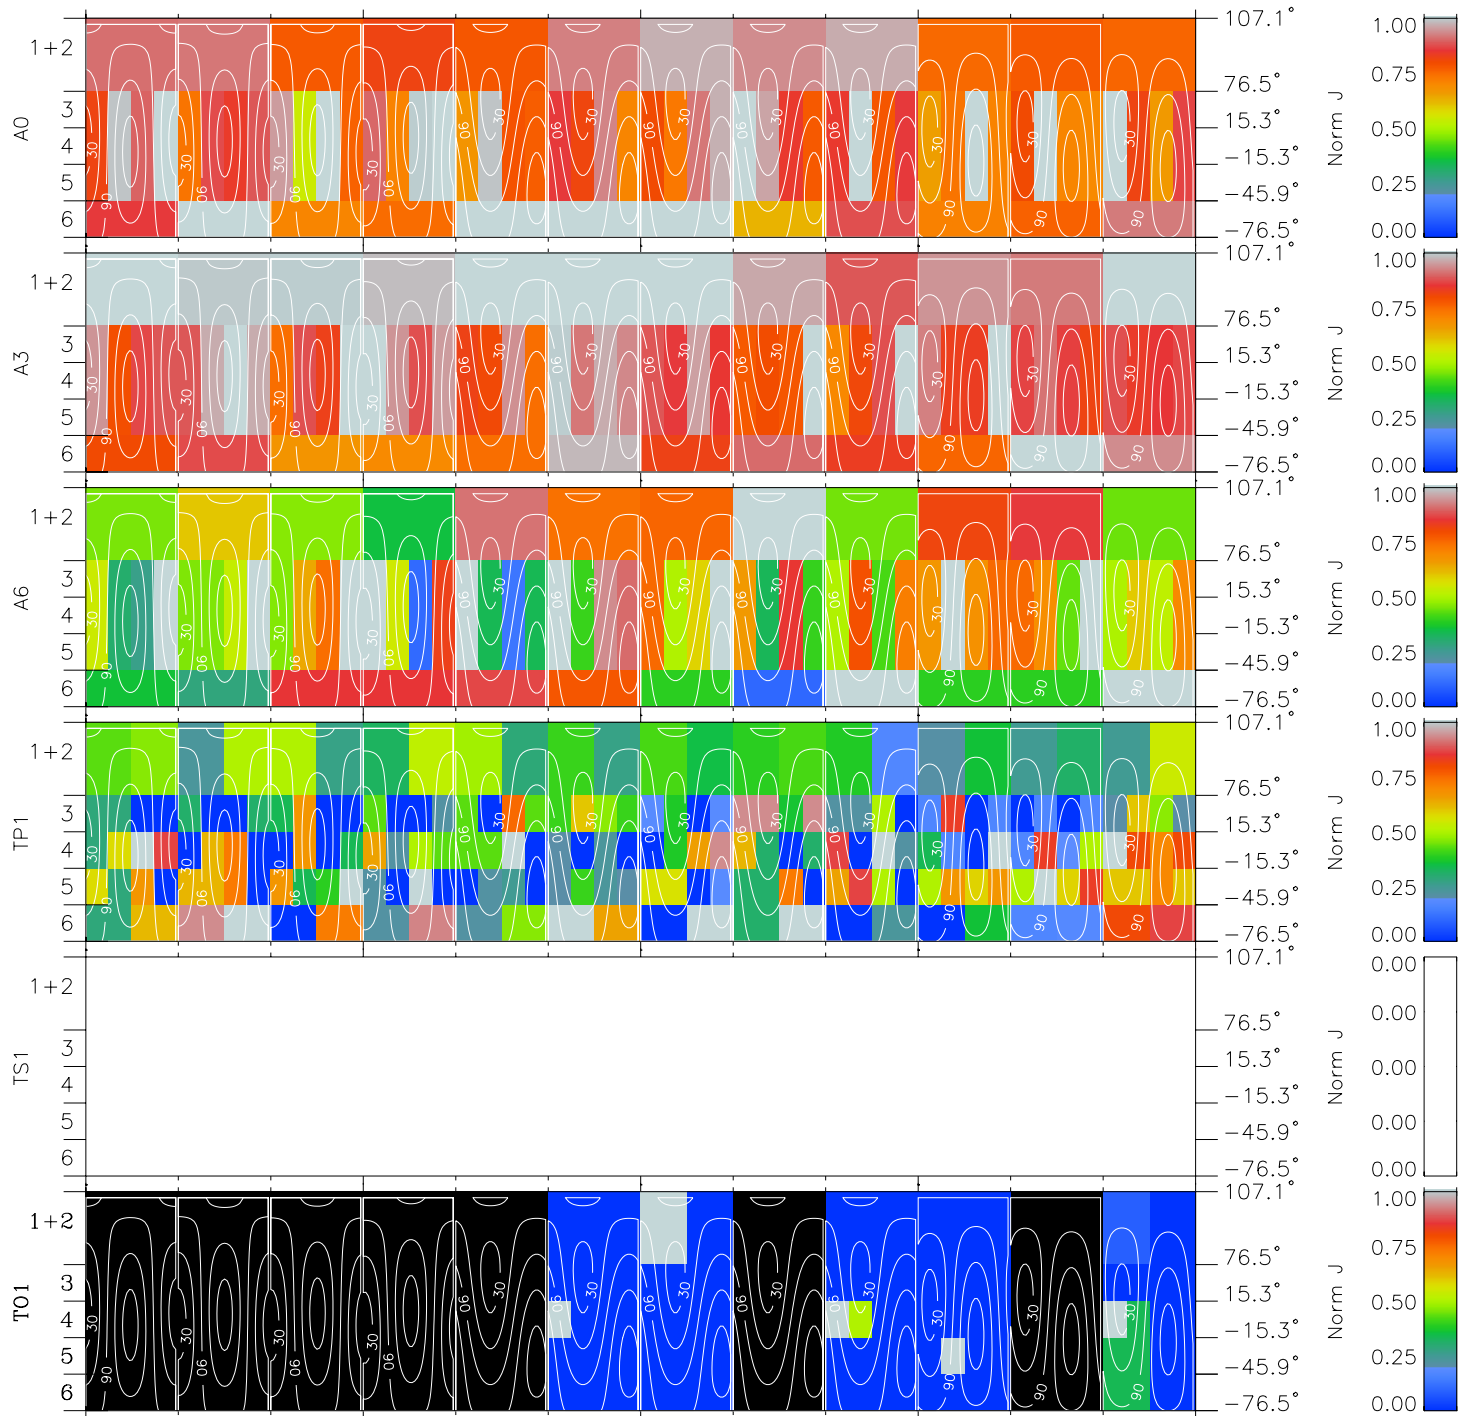

# Galileo EPD Real Time All-Sky Anisotropies 01014

Software Version: RTSKY\_NORM V 1.20  
 Data Production: 18-05-01  
 Plot Production: Mon Sep 17 23:01:06 2001  
 Color File: wondr3  
 Geofactor File: 1.1

00:00:00 2001-014	14-06	14-12	14-18	00:00:00 2001-015	
+	+	+	+	+	X JSE(R <sub>j</sub> )
41.44	41.48	41.51	41.54	41.57	Y JSE(R <sub>j</sub> )
108.77	109.91	111.03	112.14	113.25	Z JSE(R <sub>j</sub> )
1.69	1.73	1.77	1.81	1.85	

- ◇ = Jupiter look direction
- = Corotation look direction