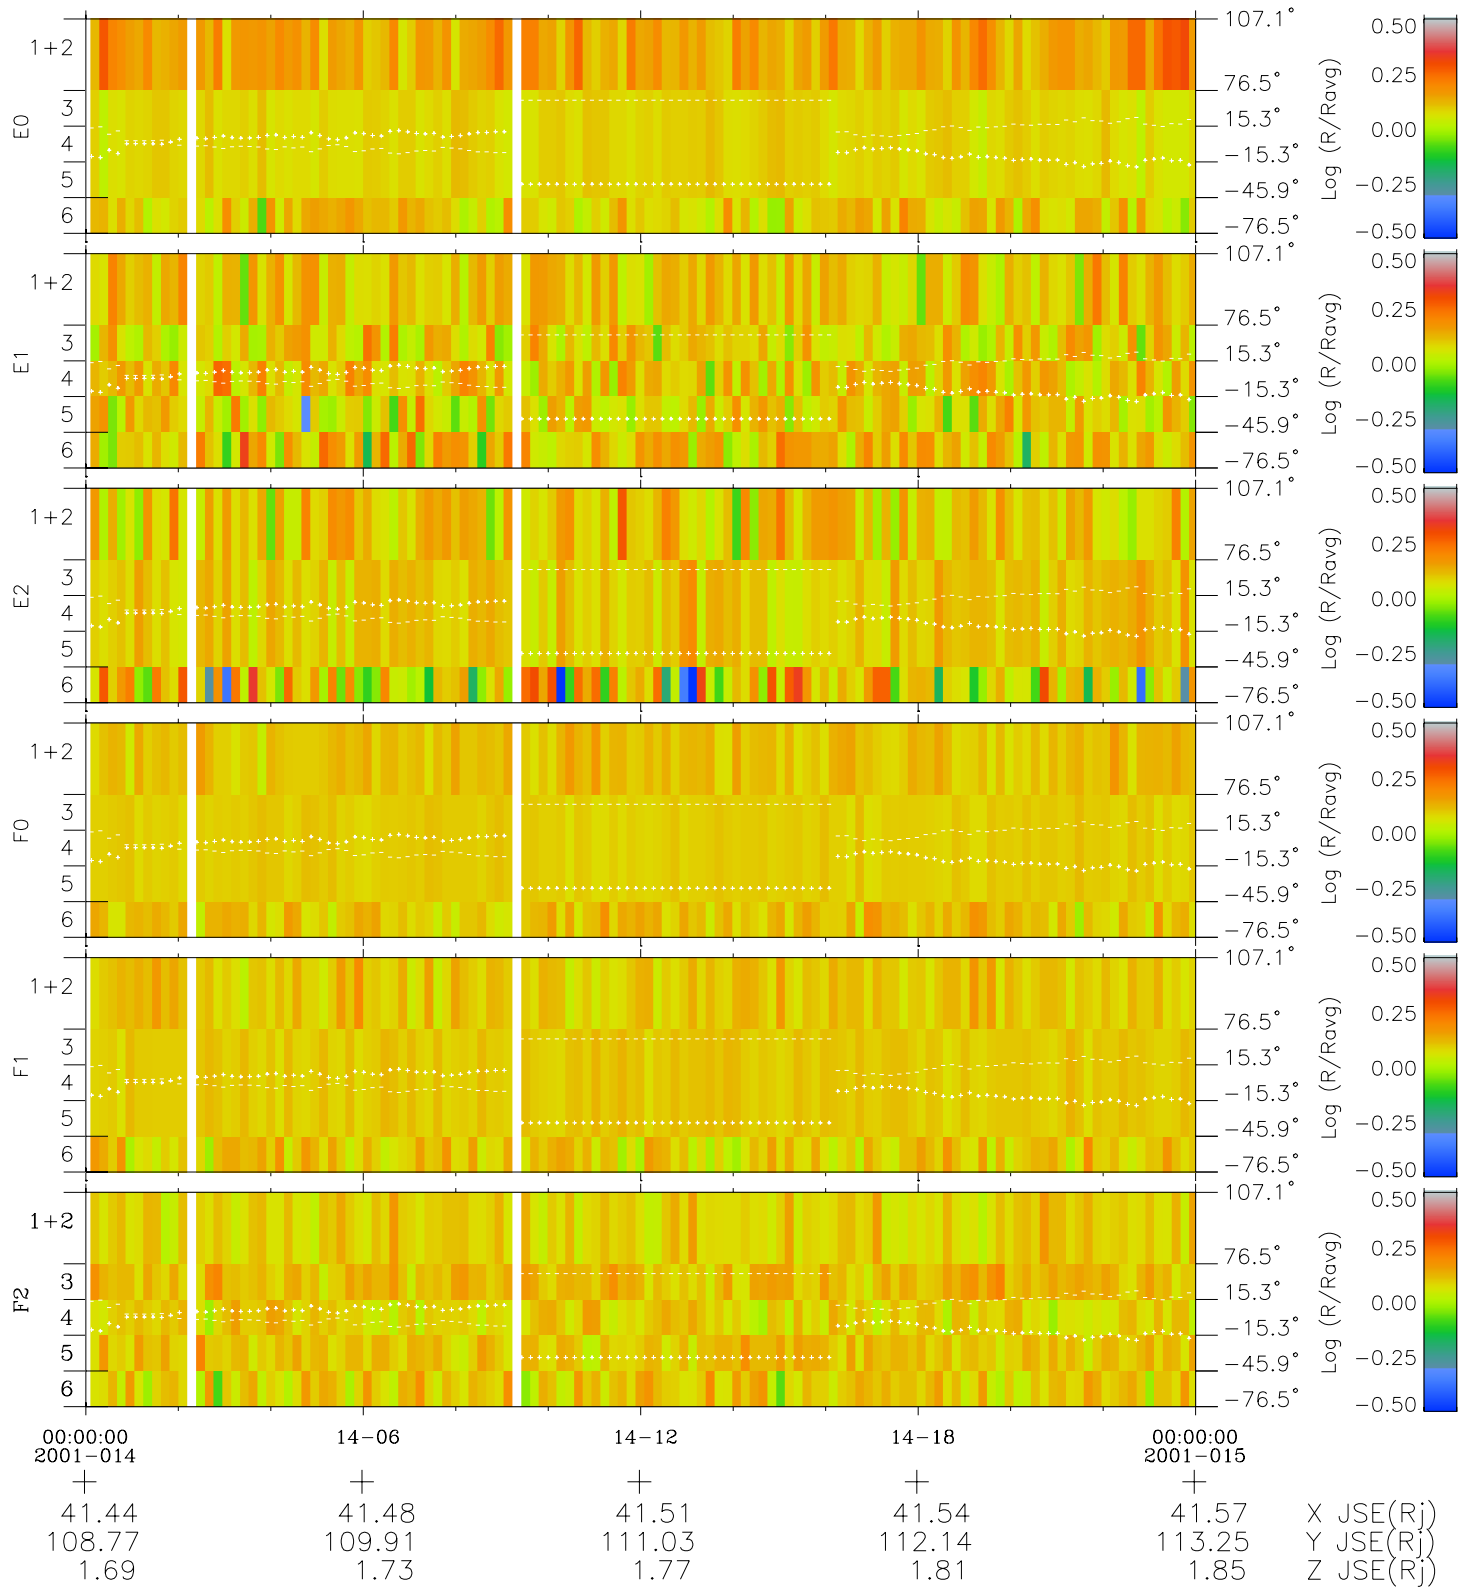

Galileo EPD Real Elevation Anisotropies 01014

Software Version: RTELEV_MEAN V 1.20
 Data Production: 18-05-01
 Plot Production: Mon Sep 17 23:01:24 2001
 Color File: wondr3
 Geofactor File: 1.1

- ◇ = Jupiter look direction
- = Corotation look direction