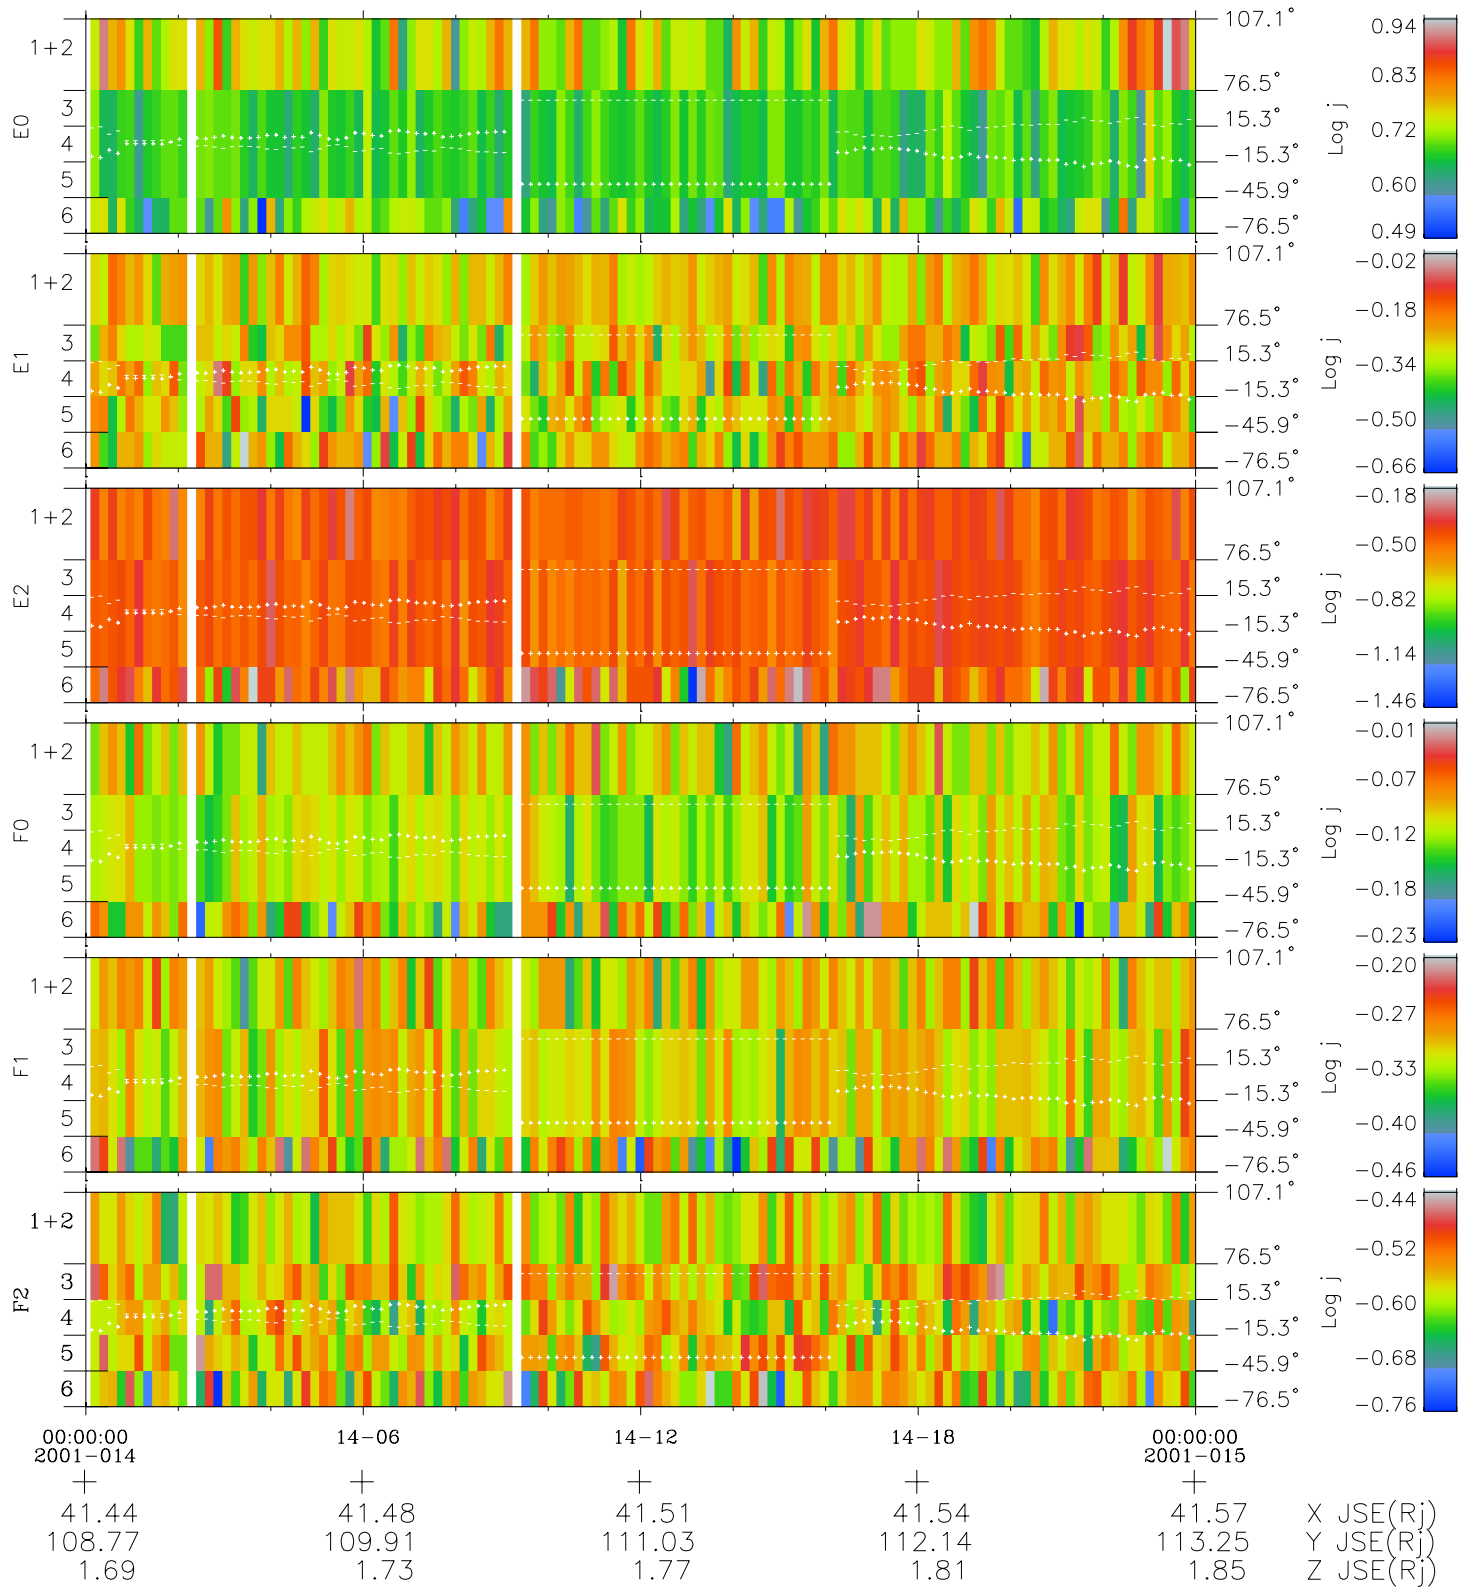

Galileo EPD Real Elevation Anisotropies 01014

Software Version: RTELEV_FLUX V 1.20
Data Production: 18-05-01
Plot Production: Mon Sep 17 23:01:34 2001
Color File: wondr3
Geofactor File: 1.1

- ◇ = Jupiter look direction
- = Corotation look direction