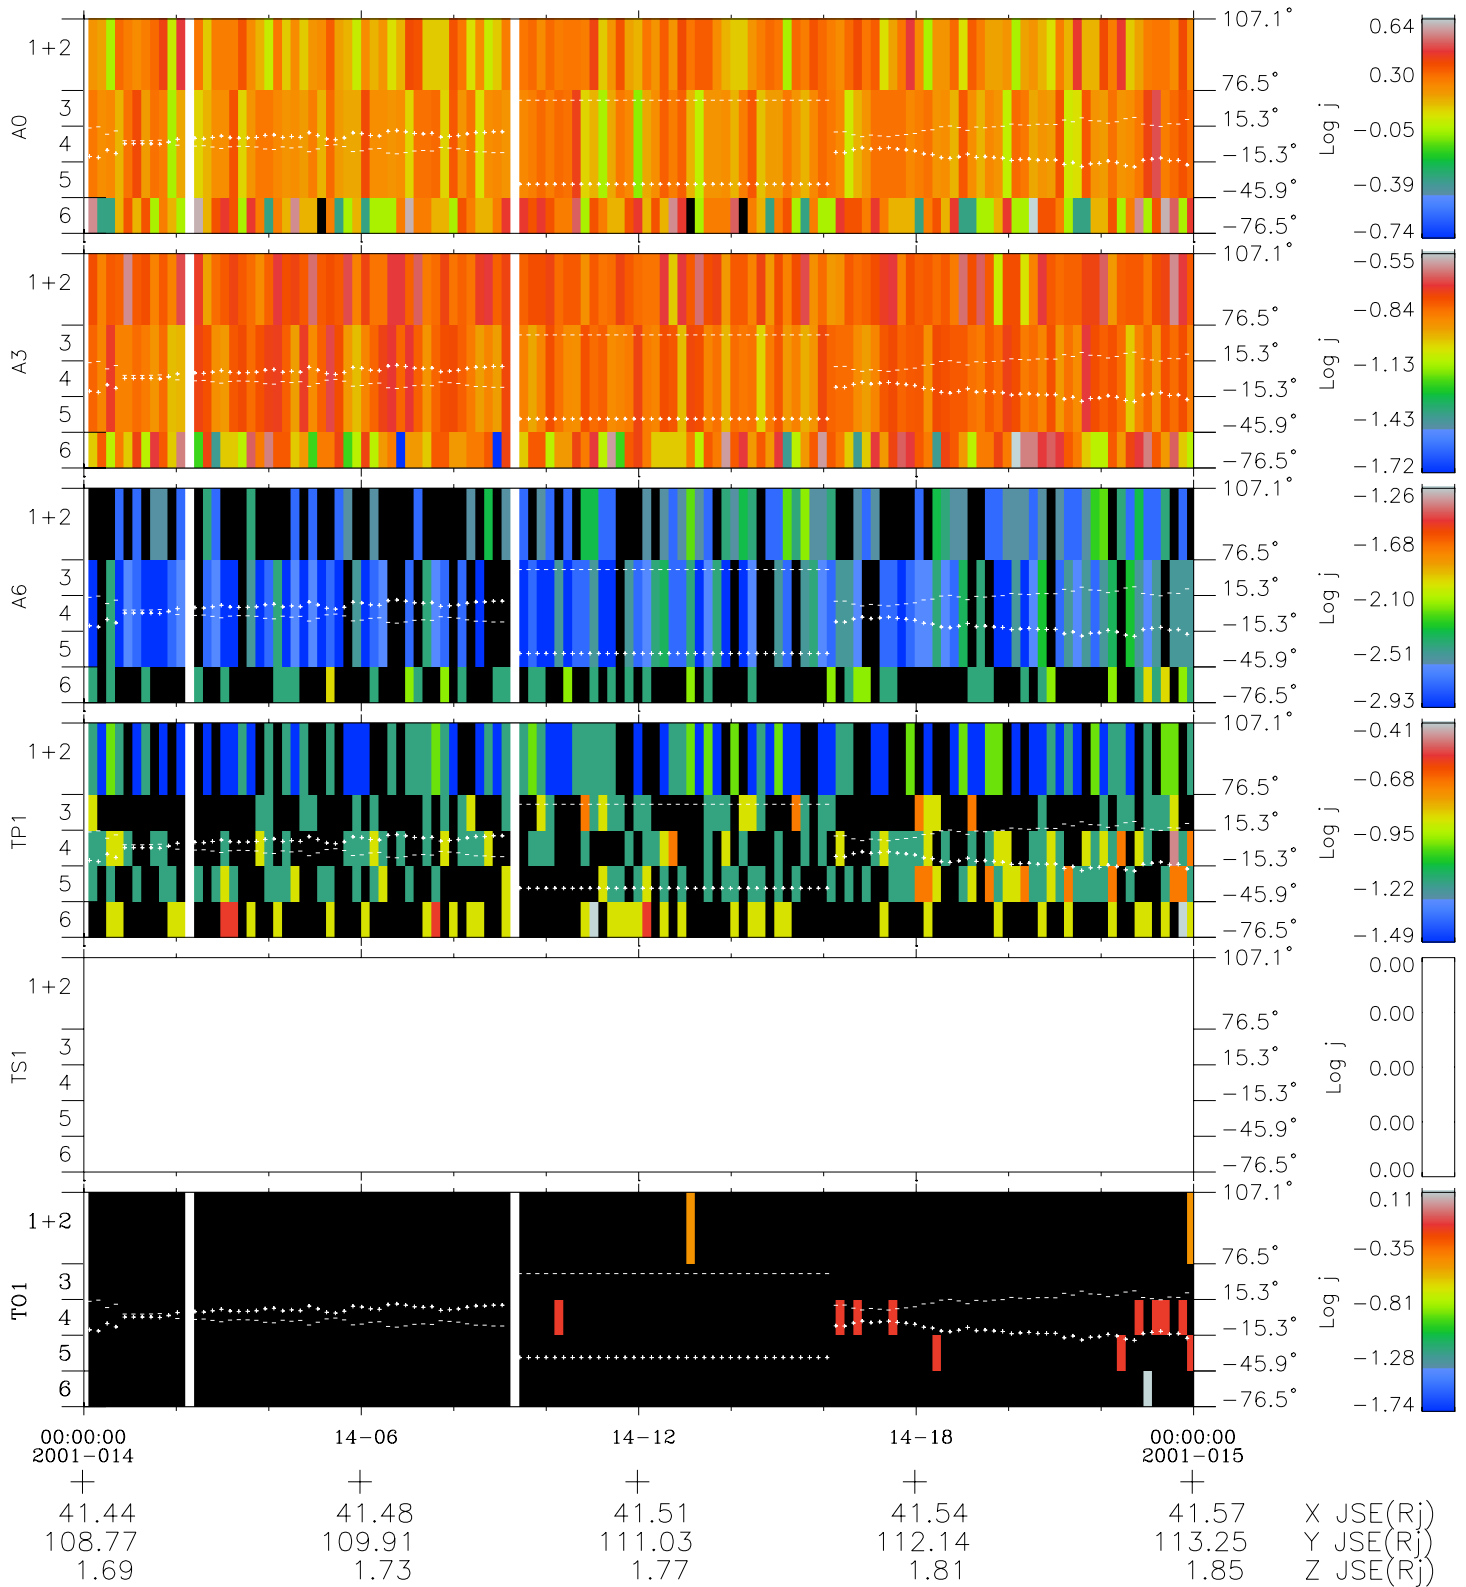

# Galileo EPD Real Elevation Anisotropies 01014

Software Version: RTELEV\_FLUX V 1.20  
Data Production: 18-05-01  
Plot Production: Mon Sep 17 23:01:29 2001  
Color File: wondr3  
Geofactor File: 1.1

- ◇ = Jupiter look direction
- = Corotation look direction