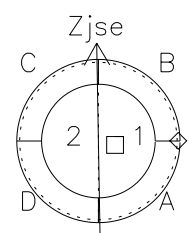

Galileo EPD Real Time Azimuth Anisotropies 01014

Software Version: RTAZIM_MEAN V 1.20
 Data Production: 18-05-01
 Plot Production: Mon Sep 17 23:01:50 2001
 Color File: wondr3
 Geofactor File: 1.1

◇ = Jupiter look direction
 □ = Corotation look direction