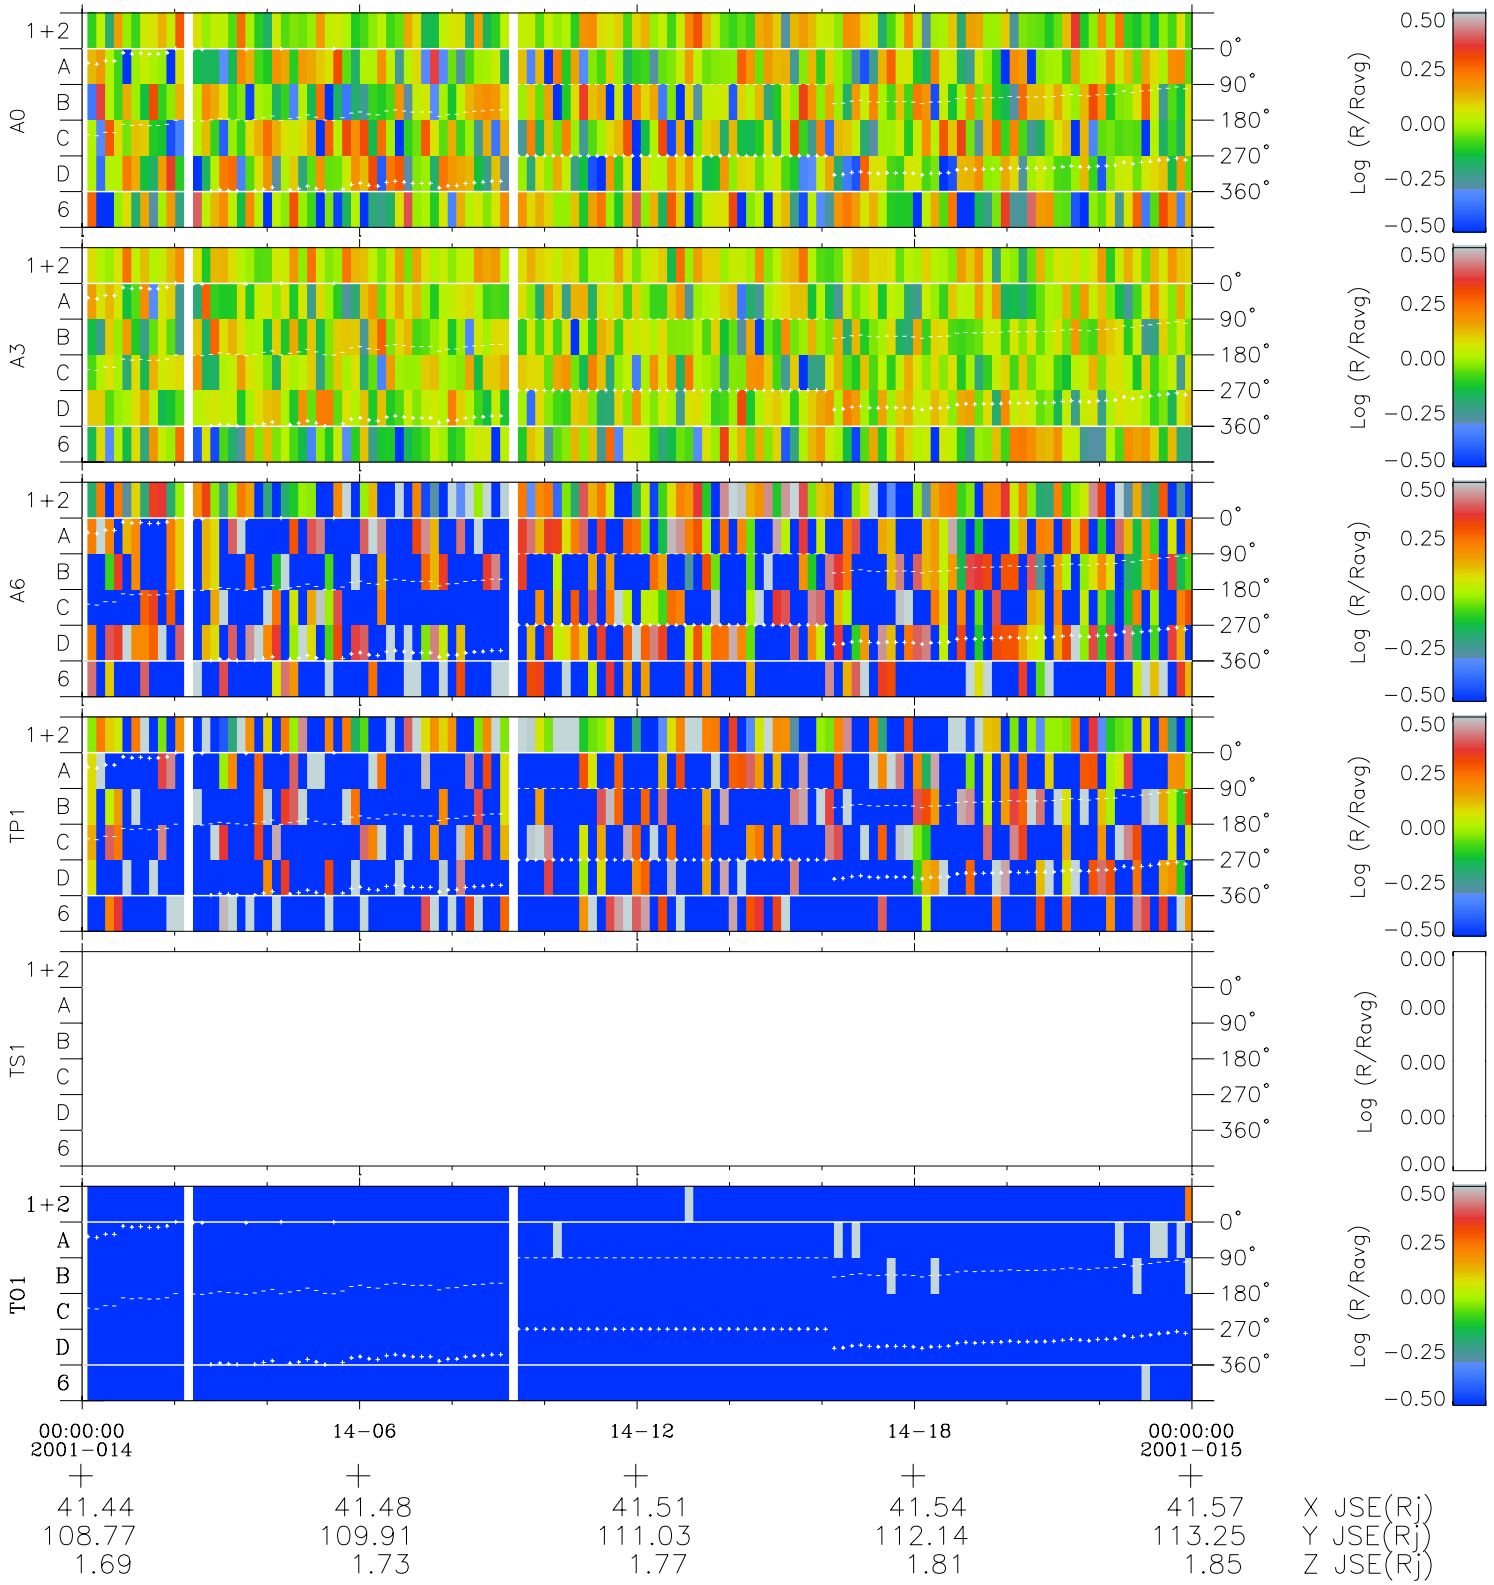

Galileo EPD Real Time Azimuth Anisotropies 01014

Software Version: RTAZIM_MEAN V 1.20
 Data Production: 18-05-01
 Plot Production: Mon Sep 17 23:01:50 2001
 Color File: wondr3
 Geofactor File: 1.1

◇ = Jupiter look direction
 □ = Corotation look direction