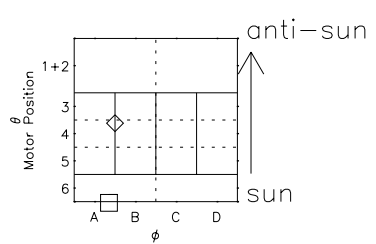

Galileo EPD Real Time Azimuth Anisotropies 01014

Software Version: RTAZIM_MEAN V 1.20
 Data Production: 18-05-01
 Plot Production: Mon Sep 17 23:01:50 2001
 Color File: wondr3
 Geofactor File: 1.1

◇ = Jupiter look direction
 □ = Corotation look direction