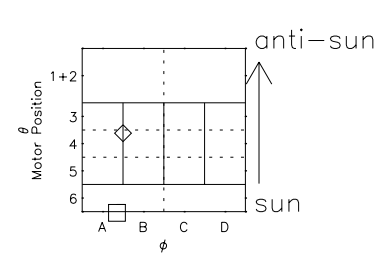

Galileo EPD Real Time Azimuth Anisotropies 01014

Software Version: RTAZIM_FLUX V 1.20
Data Production: 18-05-01
Plot Production: Mon Sep 17 23:02:00 2001
Color File: wondr3
Geofactor File: 1.1

◇ = Jupiter look direction
□ = Corotation look direction