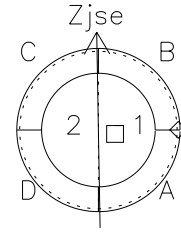

Galileo EPD Real Time Azimuth Anisotropies 01014

Software Version: RTAZIM_FLUX V 1.20
Data Production: 18-05-01
Plot Production: Mon Sep 17 23:02:00 2001
Color File: wondr3
Geofactor File: 1.1

◇ = Jupiter look direction
□ = Corotation look direction