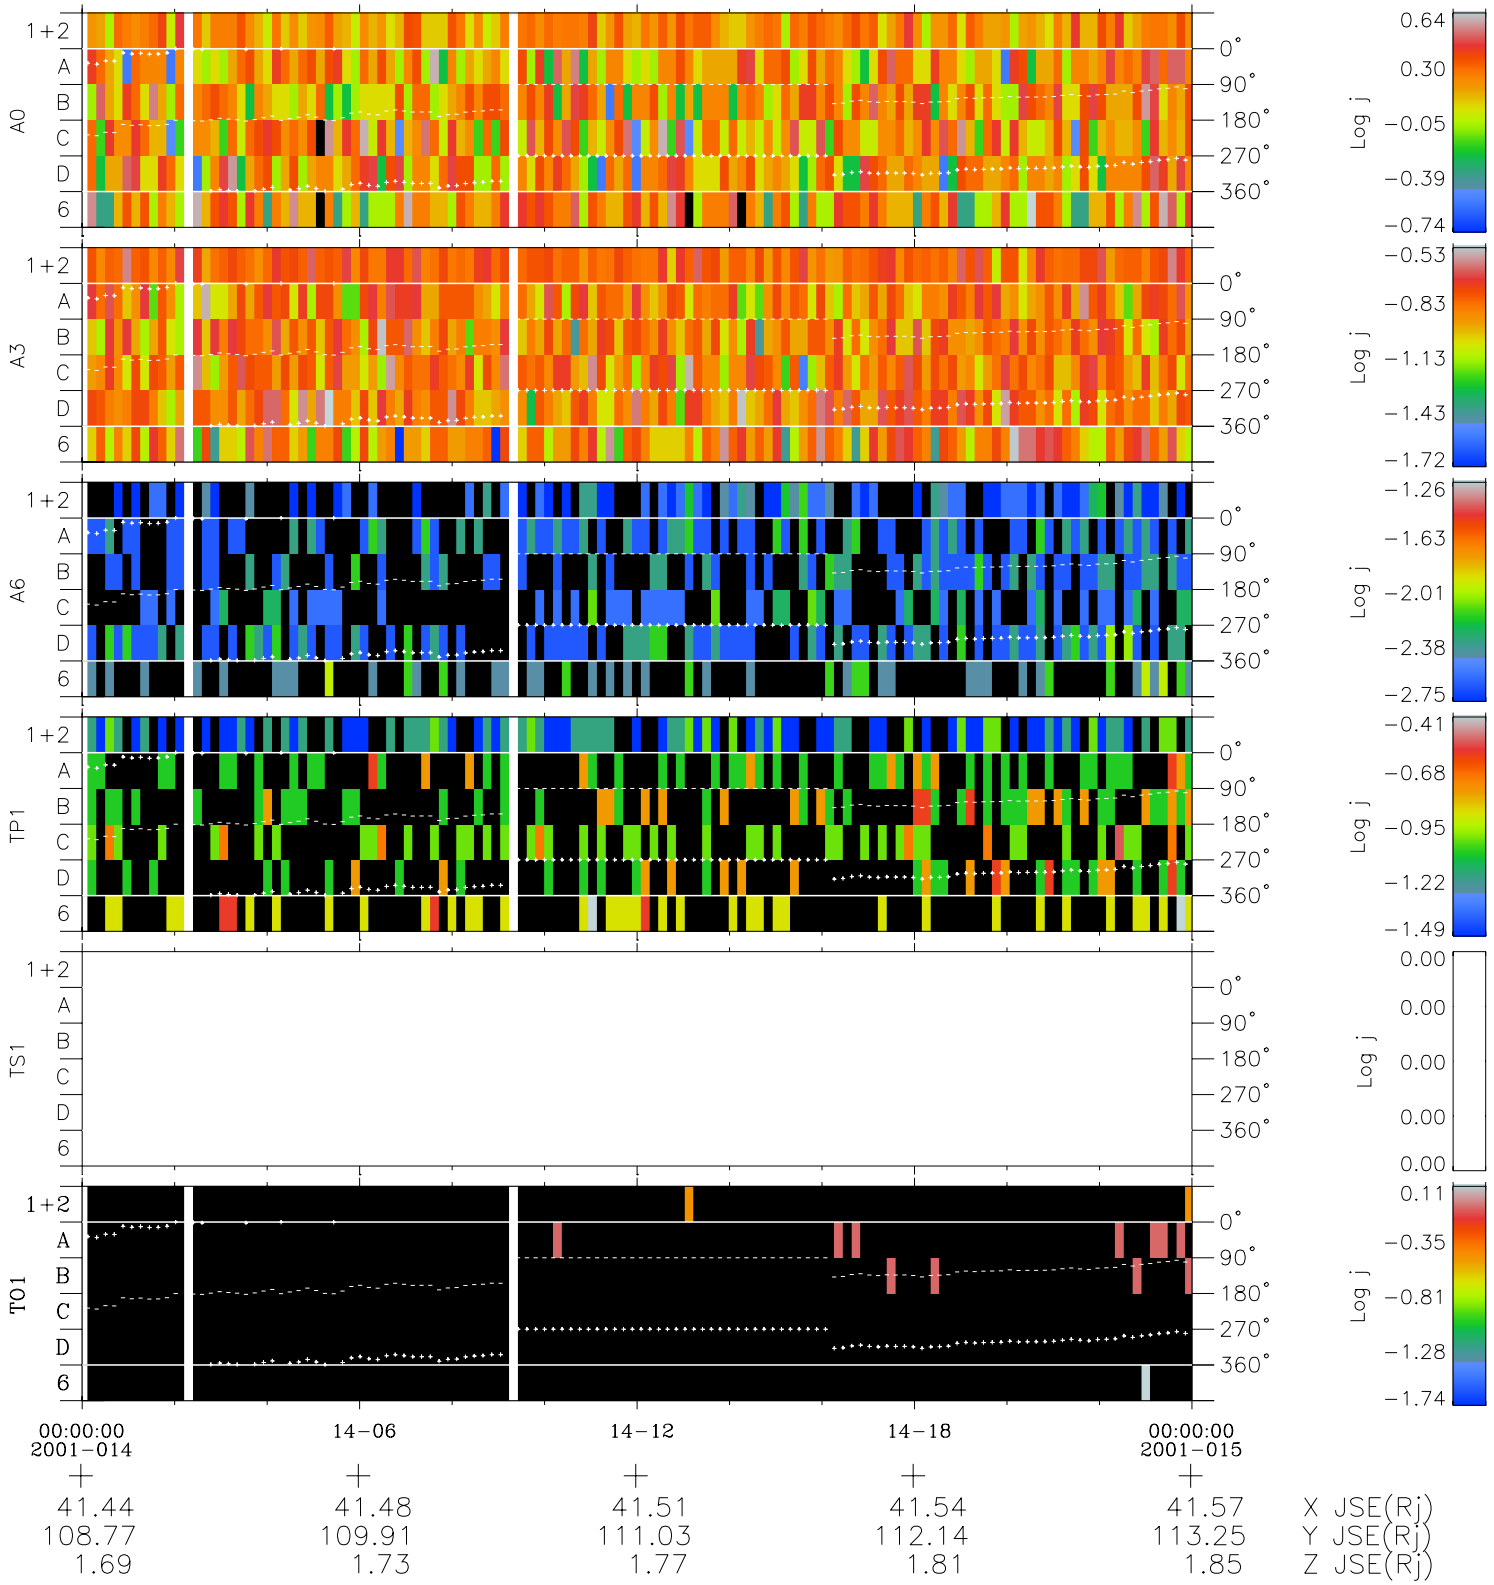

Galileo EPD Real Time Azimuth Anisotropies 01014

Software Version: RTAZIM_FLUX V 1.20
Data Production: 18-05-01
Plot Production: Mon Sep 17 23:02:00 2001
Color File: wondr3
Geofactor File: 1.1

◇ = Jupiter look direction
□ = Corotation look direction