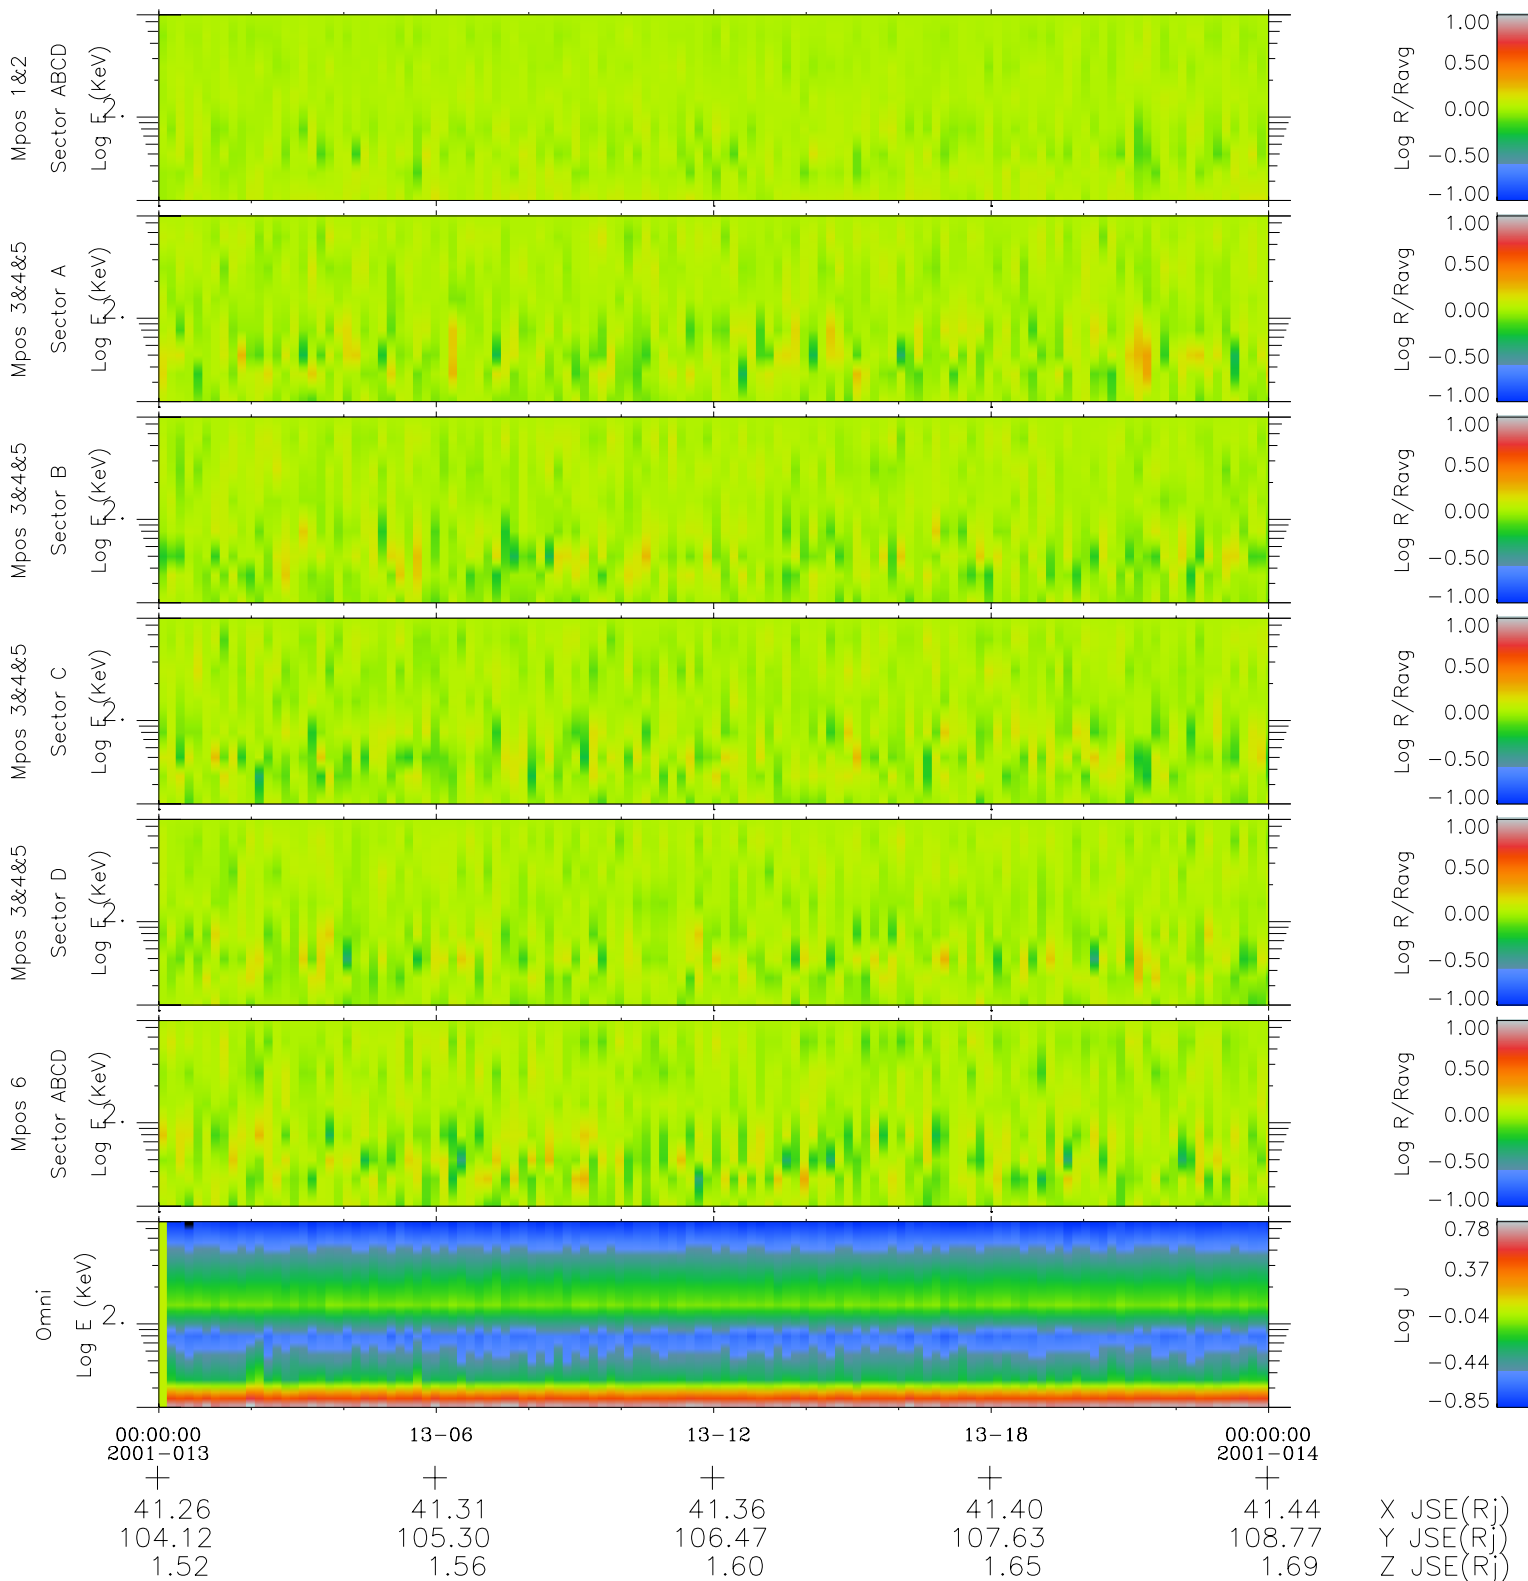

Galileo EPD Real Time R6 Electrons Spectra 01013

Software Version: RTSPEC_R6 V 1.20
 Data Production: 18-05-01
 Plot Production: Mon Sep 17 22:52:34 2001
 Color File: wondr3
 Geofactor File: 1.1

- ◇ = Jupiter look direction
- = Corotation look direction