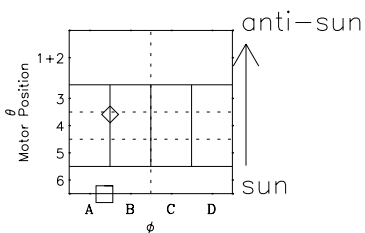

Galileo EPD Real-Time Six-Sector 01013

Software Version: RTLINE_R6 V 1.20
Data Production: 18-05-01
Plot Production: Mon Sep 17 22:54:35 2001

◇ = Jupiter look direction
□ = Corotation look direction