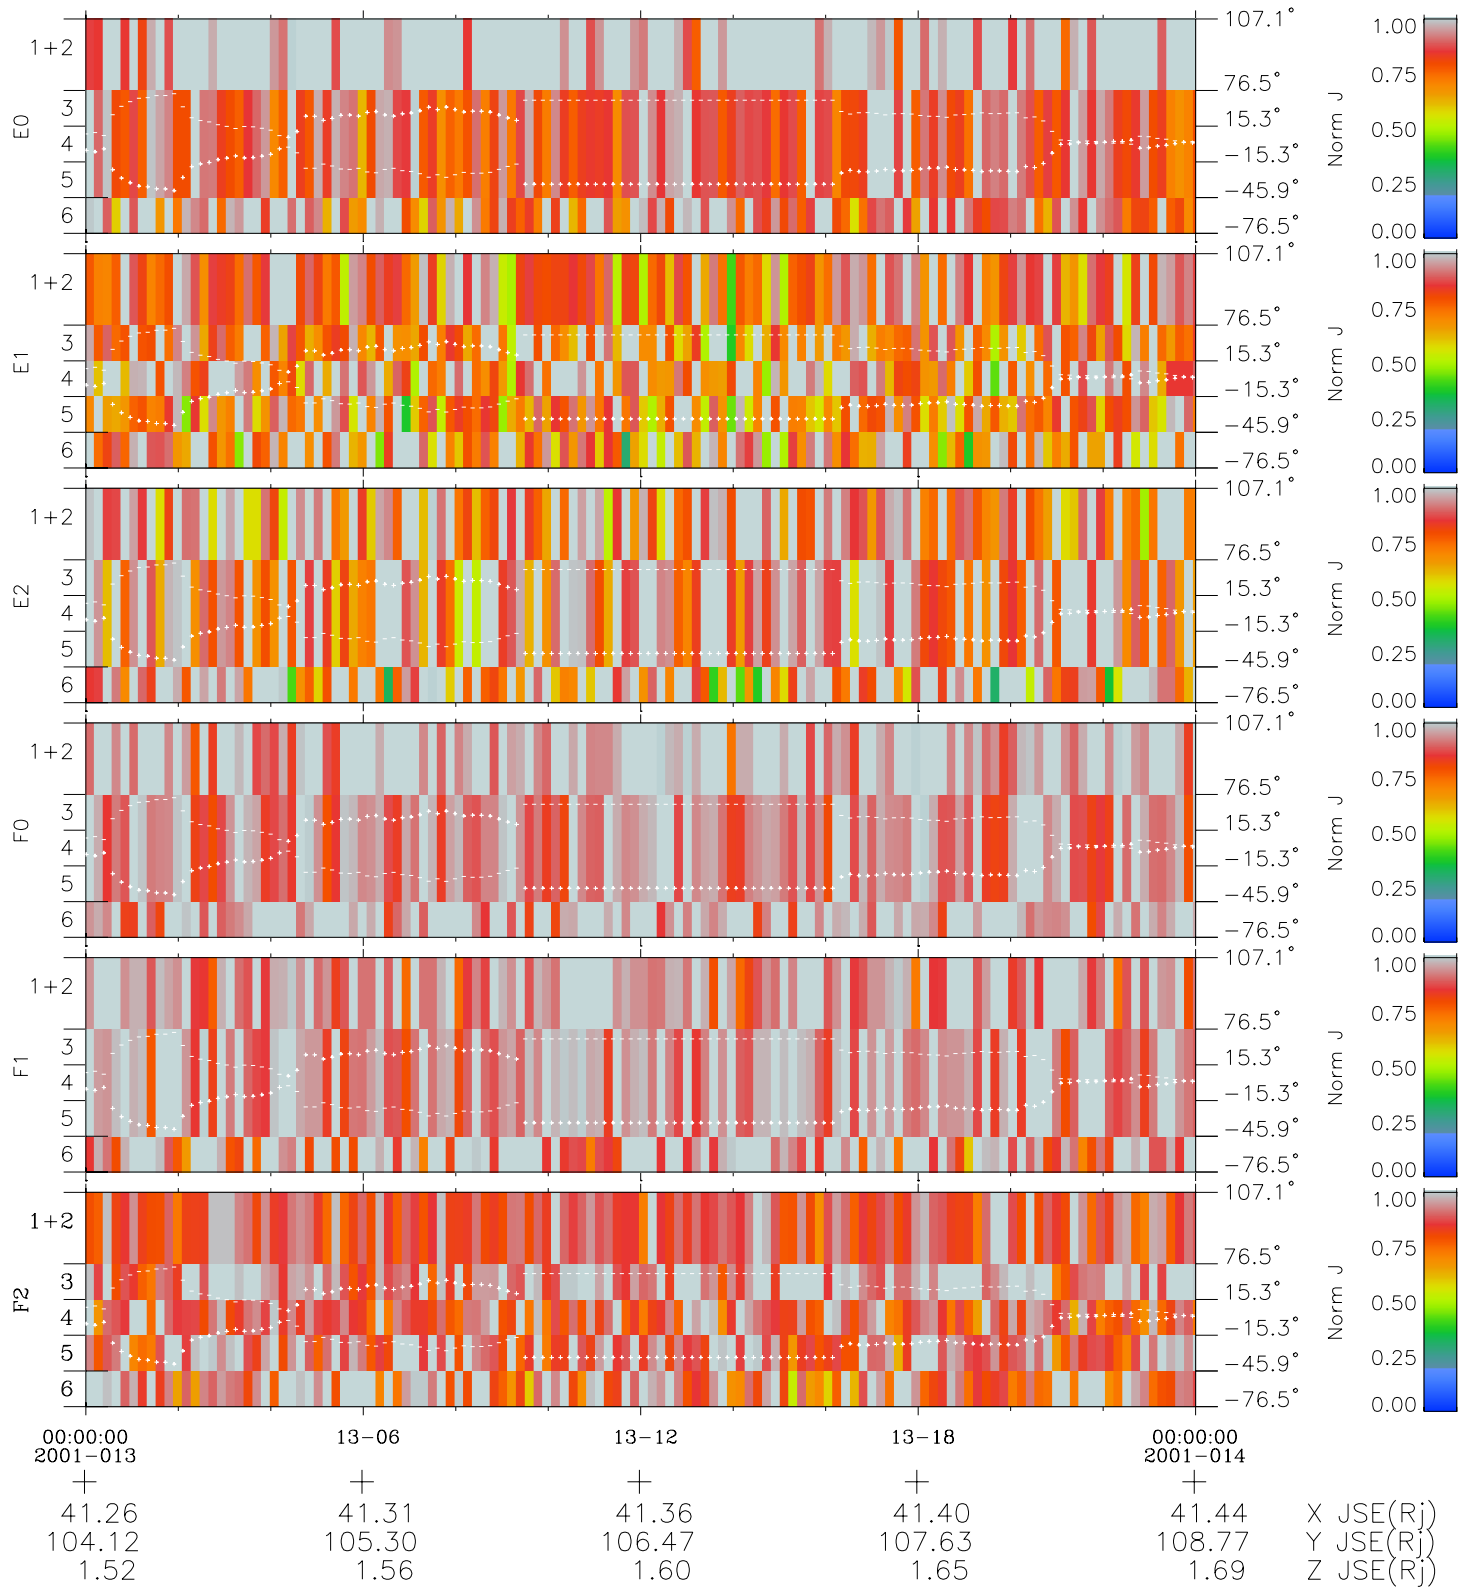

Galileo EPD Real Elevation Anisotropies 01013

Software Version: RTELEV_NORM V 1.20
 Data Production: 18-05-01
 Plot Production: Mon Sep 17 22:53:53 2001
 Color File: wondr3
 Geofactor File: 1.1

- ◇ = Jupiter look direction
- = Corotation look direction