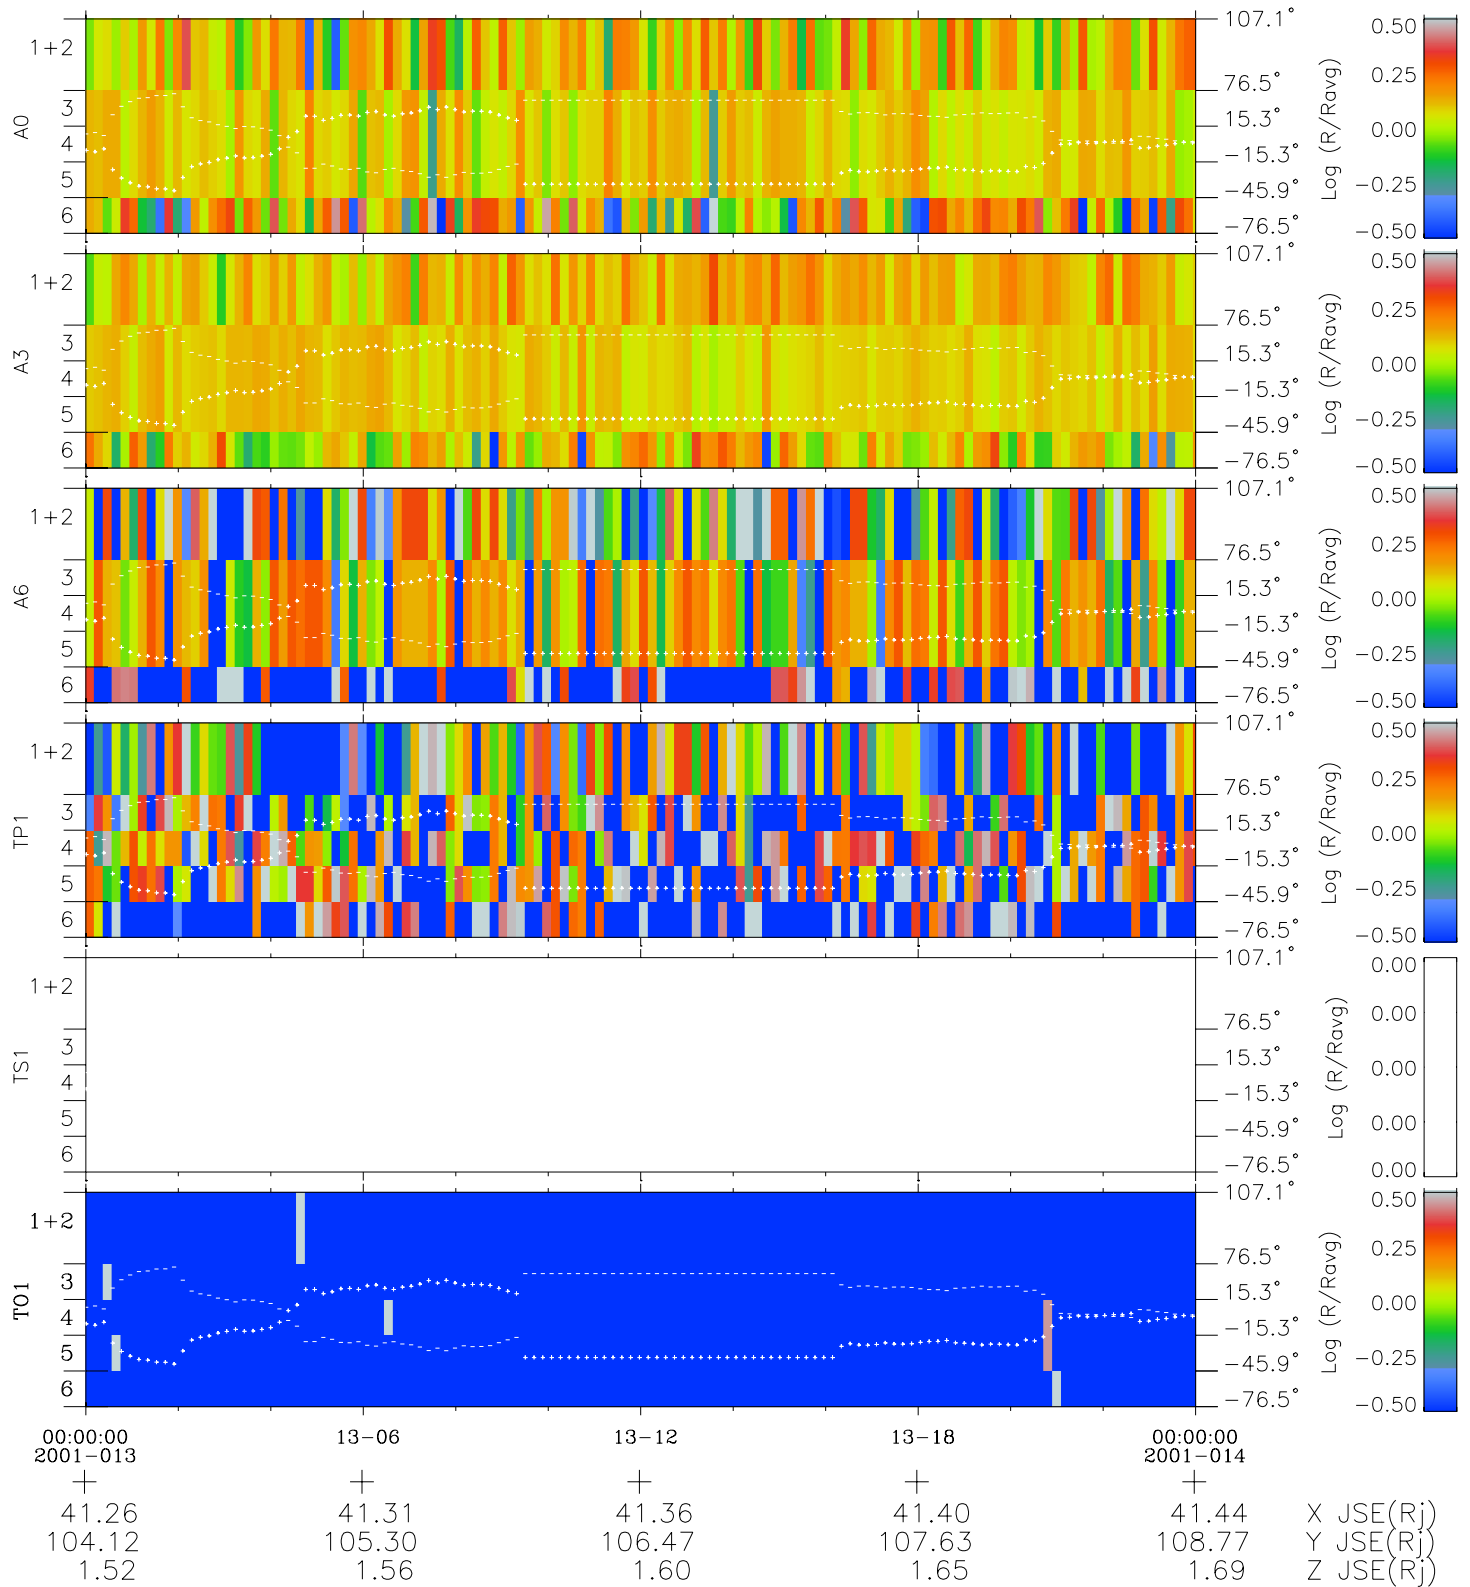

Galileo EPD Real Elevation Anisotropies 01013

Software Version: RTELEV_MEAN V 1.20
Data Production: 18-05-01
Plot Production: Mon Sep 17 22:53:27 2001
Color File: wondr3
Geofactor File: 1.1

- ◇ = Jupiter look direction
- = Corotation look direction